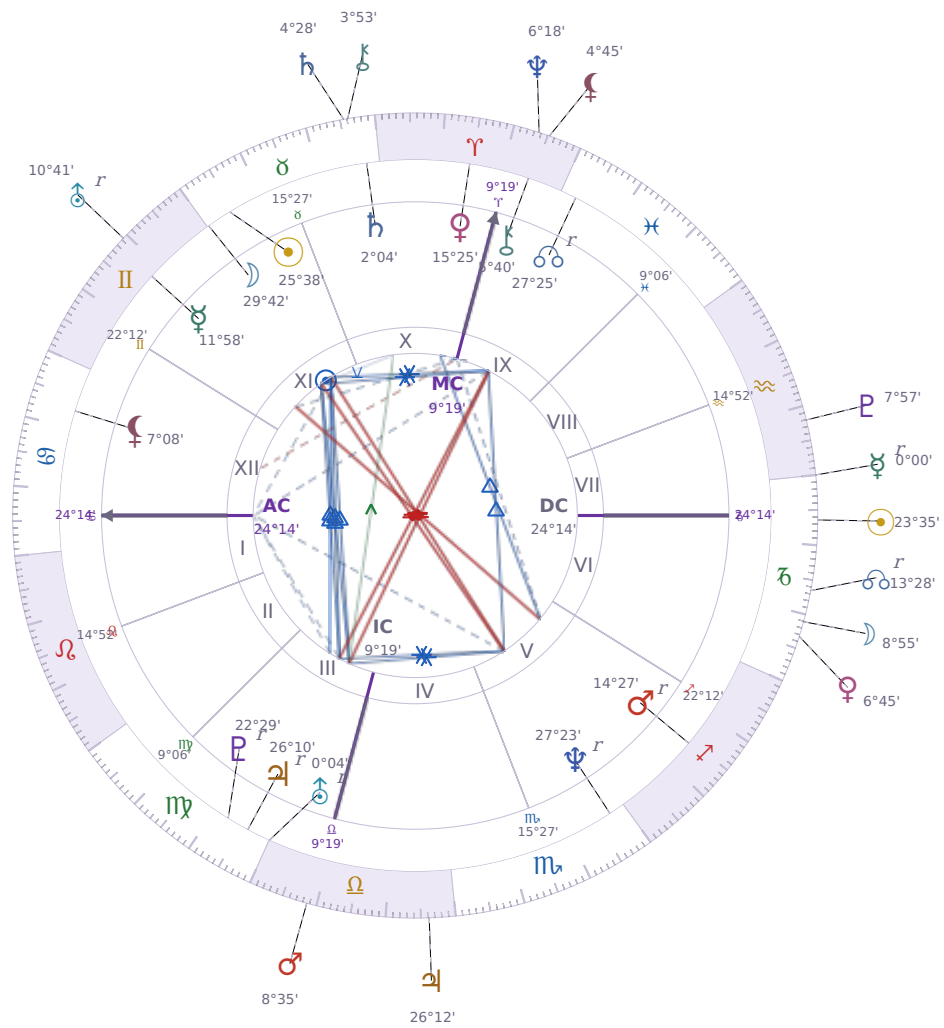

DAILY HOROSCOPE

Tucker Swanson McNear Carlson

American political commentator (born 1969)

♉ Taurus May 16, 1969 10:07 San Francisco

Saturday, 13 January 2029

TRANSITS FOR TODAY

☉ Sun	in ♏ Capricorn	23°35'26"
☾ Moon	in ♏ Capricorn	8°55'45"
☿ Mercury	in ♏ Aquarius Rx	0°00'38"
♀ Venus	in ♏ Capricorn	6°45'03"
♂ Mars	in ♏ Libra	8°35'46"
♃ Jupiter	in ♏ Libra	26°12'52"
♄ Saturn	in ♏ Taurus	4°28'35"

♅ Uranus	in ♊ Gemini Rx	10°41'43"
♆ Neptune	in ♈ Aries	6°18'42"
♇ Pluto	in ♒ Aquarius	7°57'33"
♁ Chiron	in ♉ Taurus	3°53'08"
♋ NNode	in ♑ Capricorn Rx	13°28'30"
♁ Lilith	in ♈ Aries	4°45'26"

NATAL PLANETS