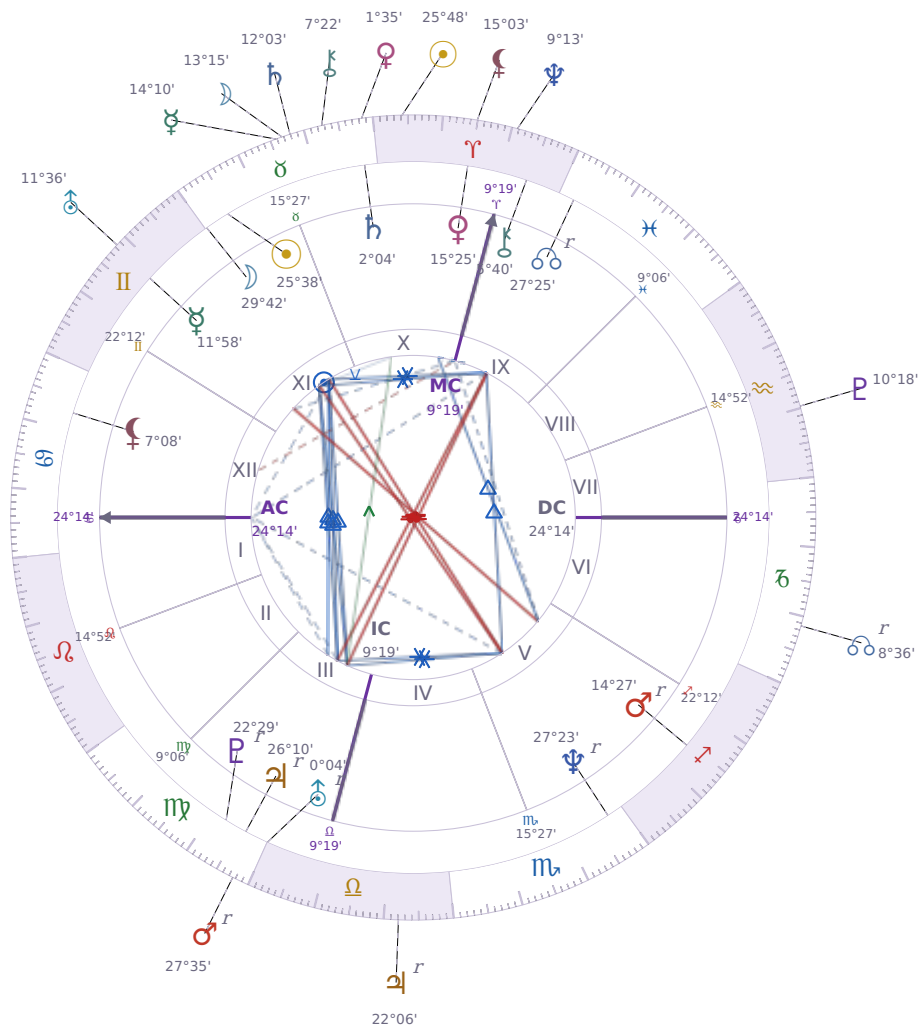

DAILY HOROSCOPE

Tucker Swanson McNear Carlson

American political commentator (born 1969)

♉ Taurus May 16, 1969 10:07 San Francisco

Sunday, 15 April 2029

TRANSITS FOR TODAY

☉ Sun	in ♈ Aries	25°48'19"
☾ Moon	in ♉ Taurus	13°15'27"
☿ Mercury	in ♉ Taurus	14°10'24"
♀ Venus	in ♉ Taurus	1°35'35"
♂ Mars	in ♍ Virgo Rx	27°35'26"
♃ Jupiter	in ♎ Libra Rx	22°06'51"
♄ Saturn	in ♉ Taurus	12°03'36"

♅ Uranus	in ♊ Gemini	11°36'28"
♆ Neptune	in ♈ Aries	9°13'14"
♇ Pluto	in ♒ Aquarius	10°18'07"
♁ Chiron	in ♉ Taurus	7°22'16"
♁ NNode	in ♑ Capricorn <b>Rx</b>	8°36'10"
♁ Lilith	in ♈ Aries	15°03'58"

## NATAL PLANETS

☉ Sun	in ♉ Taurus	25°38'16"	XI
☾ Moon	in ♉ Taurus	29°42'46"	XI
☿ Mercury	in ♊ Gemini	11°58'12"	XI
♀ Venus	in ♈ Aries	15°25'00"	X
♂ Mars	in ♐ Sagittarius	14°27'19"	V <b>Rx</b>
♃ Jupiter	in ♍ Virgo	26°10'12"	III <b>Rx</b>
♄ Saturn	in ♉ Taurus	2°04'36"	X
♅ Uranus	in ♎ Libra	0°04'09"	III <b>Rx</b>
♆ Neptune	in ♏ Scorpio	27°23'30"	V <b>Rx</b>
♇ Pluto	in ♍ Virgo	22°29'00"	III <b>Rx</b>
♁ Chiron	in ♈ Aries	5°40'23"	IX
♁ North Node	in ♋ Pisces	27°25'37"	IX <b>Rx</b>
♁ Lilith	in ♋ Cancer	7°08'35"	XII

## KEY TRANSIT FACTORS