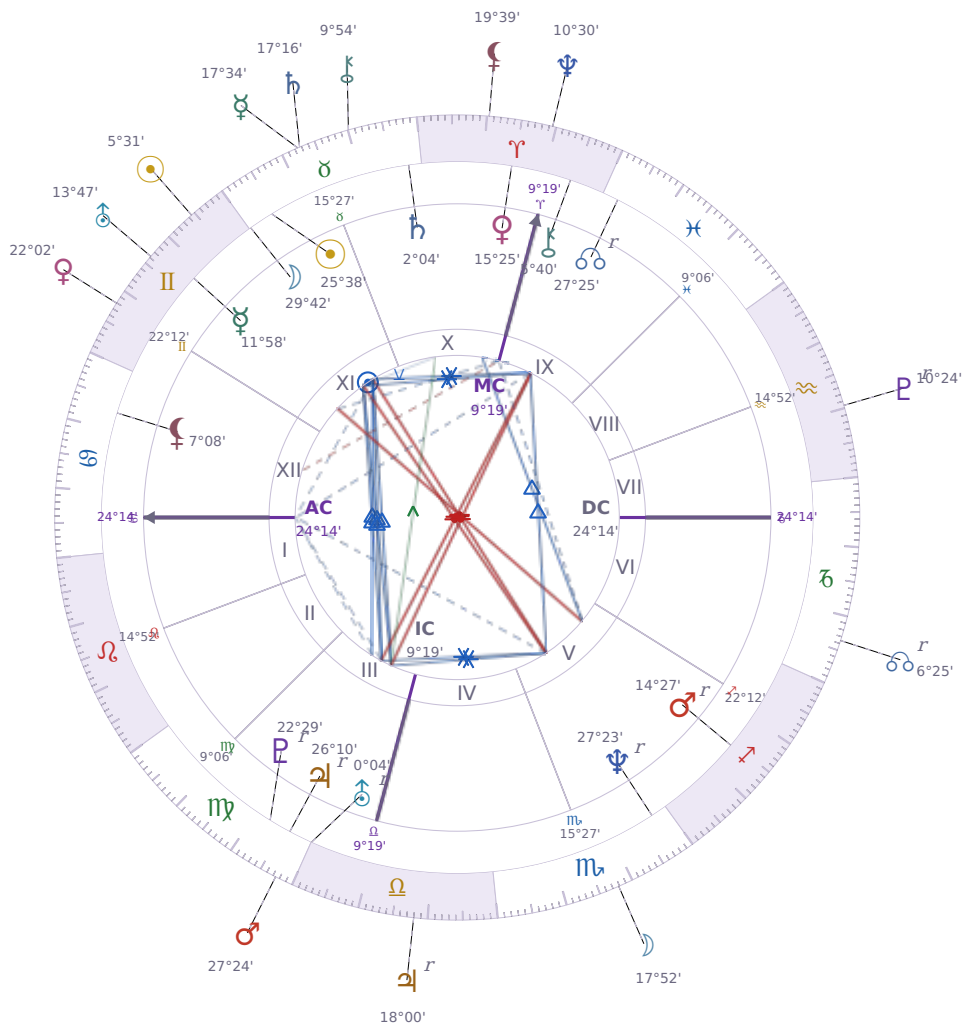

DAILY HOROSCOPE

Tucker Swanson McNear Carlson

American political commentator (born 1969)

♉ Taurus May 16, 1969 10:07 San Francisco

Saturday, 26 May 2029

TRANSITS FOR TODAY

☉ Sun	in ♊ Gemini	5°31'42"
☾ Moon	in ♏ Scorpio	17°52'23"
☿ Mercury	in ♉ Taurus	17°34'44"
♀ Venus	in ♊ Gemini	22°02'38"
♂ Mars	in ♍ Virgo	27°24'18"
♃ Jupiter	in ♎ Libra Rx	18°00'46"
♄ Saturn	in ♉ Taurus	17°16'50"

♅ Uranus	in ♊ Gemini	13°47'26"
♆ Neptune	in ♈ Aries	10°30'59"
♇ Pluto	in ♒ Aquarius Rx	10°24'01"
♁ Chiron	in ♉ Taurus	9°54'48"
♁ NNode	in ♑ Capricorn Rx	6°25'54"
♁ Lilith	in ♈ Aries	19°39'34"

NATAL PLANETS