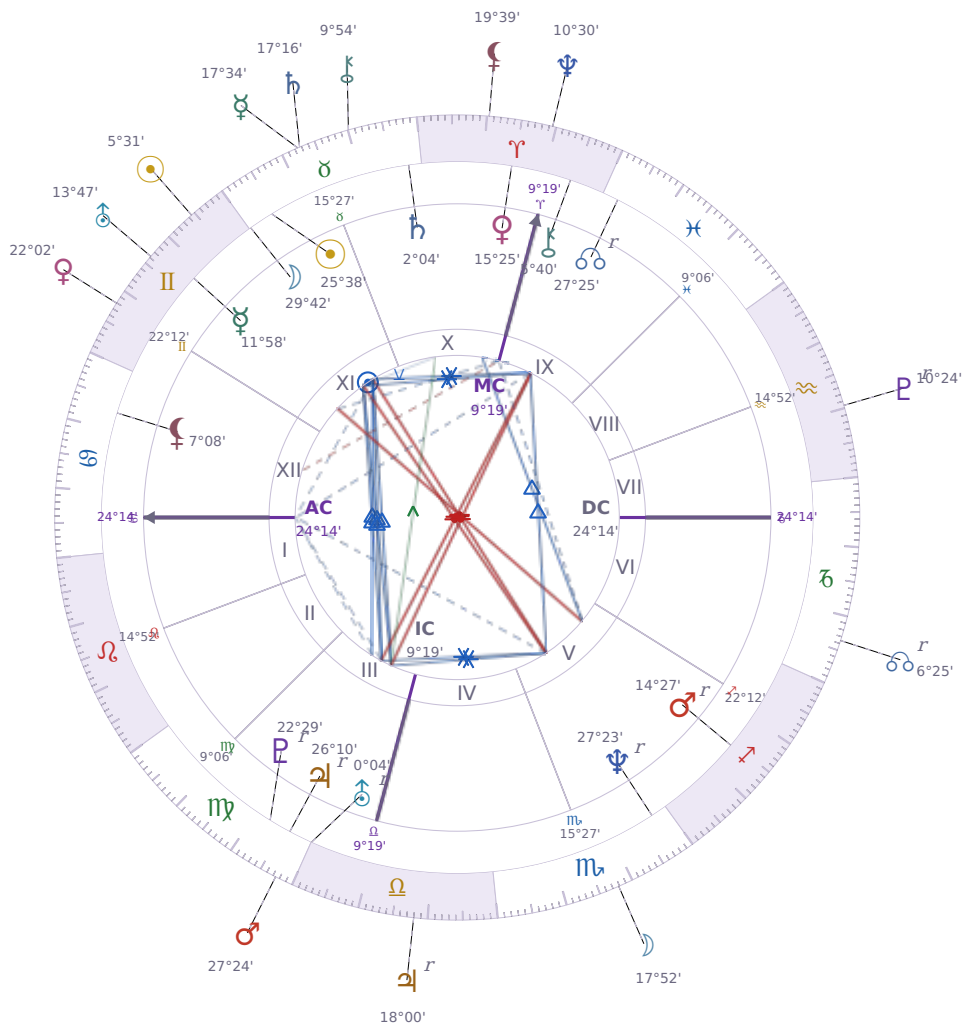

DAILY HOROSCOPE

Tucker Swanson McNear Carlson

American political commentator (born 1969)

♉ Taurus May 16, 1969 10:07 San Francisco

Saturday, 26 May 2029

TRANSITS FOR TODAY

☉ Sun	in ♊ Gemini	5°31'42"
☾ Moon	in ♏ Scorpio	17°52'23"
☿ Mercury	in ♉ Taurus	17°34'44"
♀ Venus	in ♊ Gemini	22°02'38"
♂ Mars	in ♍ Virgo	27°24'18"
♃ Jupiter	in ♎ Libra Rx	18°00'46"
♄ Saturn	in ♉ Taurus	17°16'50"

♅ Uranus	in ♊ Gemini	13°47'26"
♆ Neptune	in ♈ Aries	10°30'59"
♇ Pluto	in ♒ Aquarius Rx	10°24'01"
♁ Chiron	in ♉ Taurus	9°54'48"
♋ NNode	in ♑ Capricorn Rx	6°25'54"
♁ Lilith	in ♈ Aries	19°39'34"

NATAL PLANETS