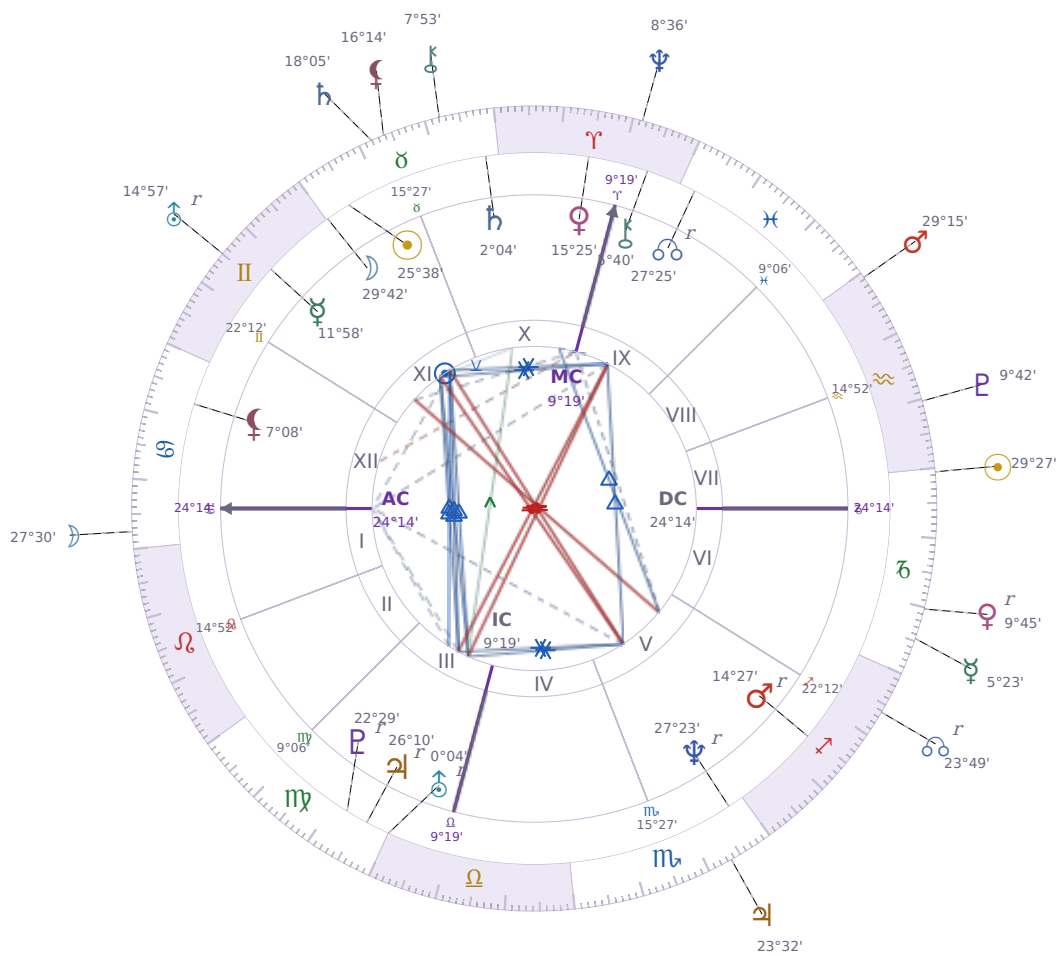

DAILY HOROSCOPE

Tucker Swanson McNear Carlson

American political commentator (born 1969)

♉ Taurus May 16, 1969 10:07 San Francisco

Saturday, 19 January 2030

TRANSITS FOR TODAY

☉ Sun	in ♑ Capricorn	29°27'10"
☾ Moon	in ♋ Cancer	27°30'34"
☿ Mercury	in ♑ Capricorn	5°23'07"
♀ Venus	in ♑ Capricorn Rx	9°45'51"
♂ Mars	in ♒ Aquarius	29°15'49"
♃ Jupiter	in ♏ Scorpio	23°32'39"
♄ Saturn	in ♉ Taurus	18°05'26"

♅ Uranus	in ♊ Gemini Rx	14°57'29"
♆ Neptune	in ♈ Aries	8°36'38"
♇ Pluto	in ♒ Aquarius	9°42'43"
♁ Chiron	in ♉ Taurus	7°53'42"
♁ NNode	in ♐ Sagittarius Rx	23°49'45"
♁ Lilith	in ♉ Taurus	16°14'04"

## NATAL PLANETS

☉ Sun	in ♉ Taurus	25°38'16"	XI
☾ Moon	in ♉ Taurus	29°42'46"	XI
☿ Mercury	in ♊ Gemini	11°58'12"	XI
♀ Venus	in ♈ Aries	15°25'00"	X
♂ Mars	in ♐ Sagittarius	14°27'19"	V Rx
♃ Jupiter	in ♍ Virgo	26°10'12"	III Rx
♄ Saturn	in ♉ Taurus	2°04'36"	X
♅ Uranus	in ♎ Libra	0°04'09"	III Rx
♆ Neptune	in ♏ Scorpio	27°23'30"	V Rx
♇ Pluto	in ♍ Virgo	22°29'00"	III Rx
♁ Chiron	in ♈ Aries	5°40'23"	IX
♁ North Node	in ♋ Pisces	27°25'37"	IX Rx
♁ Lilith	in ♋ Cancer	7°08'35"	XII