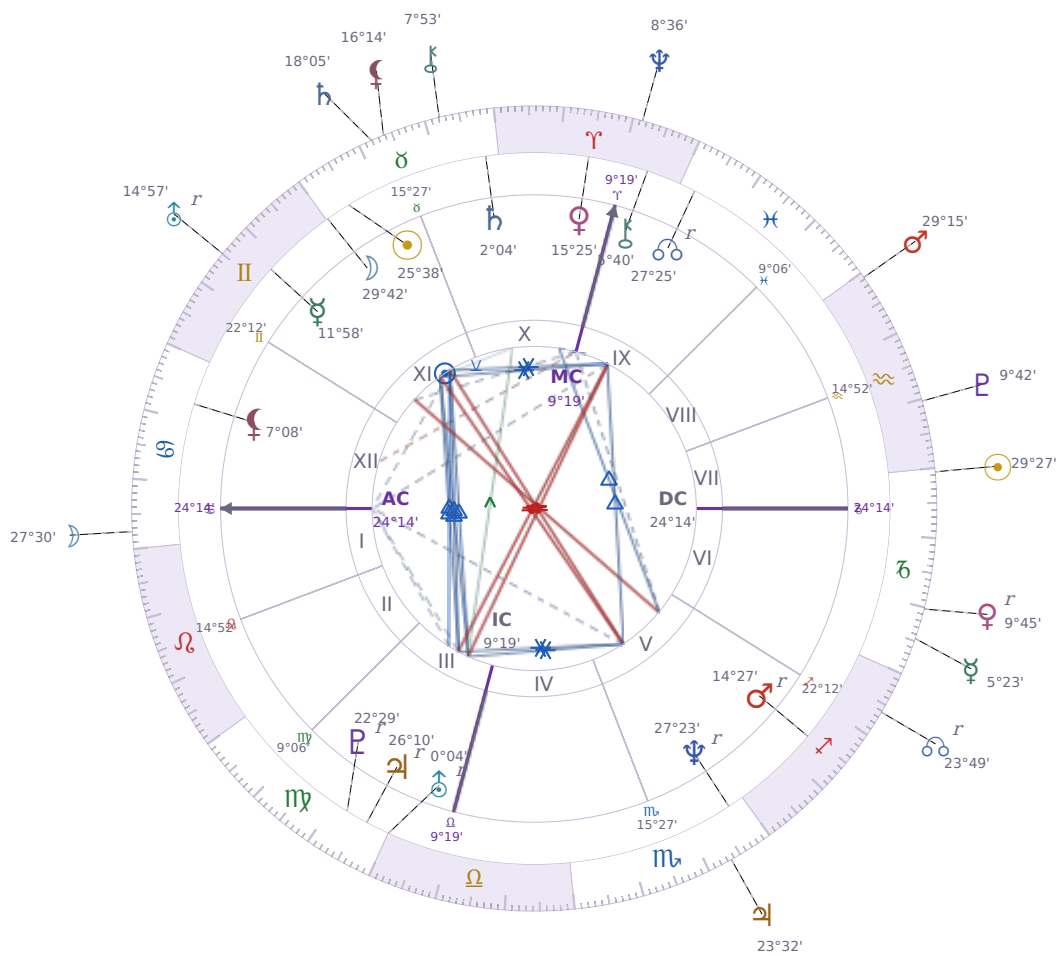

DAILY HOROSCOPE

Tucker Swanson McNear Carlson

American political commentator (born 1969)

♉ Taurus May 16, 1969 10:07 San Francisco

Saturday, 19 January 2030

TRANSITS FOR TODAY

☉ Sun	in ♑ Capricorn	29°27'10"
☾ Moon	in ♋ Cancer	27°30'34"
☿ Mercury	in ♑ Capricorn	5°23'07"
♀ Venus	in ♑ Capricorn Rx	9°45'51"
♂ Mars	in ♒ Aquarius	29°15'49"
♃ Jupiter	in ♏ Scorpio	23°32'39"
♄ Saturn	in ♉ Taurus	18°05'26"

♅ Uranus	in ♊ Gemini Rx	14°57'29"
♆ Neptune	in ♈ Aries	8°36'38"
♇ Pluto	in ♒ Aquarius	9°42'43"
♁ Chiron	in ♉ Taurus	7°53'42"
♁ NNode	in ♐ Sagittarius Rx	23°49'45"
♁ Lilith	in ♉ Taurus	16°14'04"

NATAL PLANETS

KEY DATE

♄ Saturn stations Direct

Saturn turning direct means **stuck decisions and delayed projects** can finally move again after months of standing still. What felt unclear or blocked in your work, finances, or long-term plans becomes **clearer and actionable** as *Saturn* pushes forward. The pattern most people notice is **real progress on what matters** — whether that's getting a commitment from someone, finishing something you started, or seeing results from hard work you put in during the retrograde.