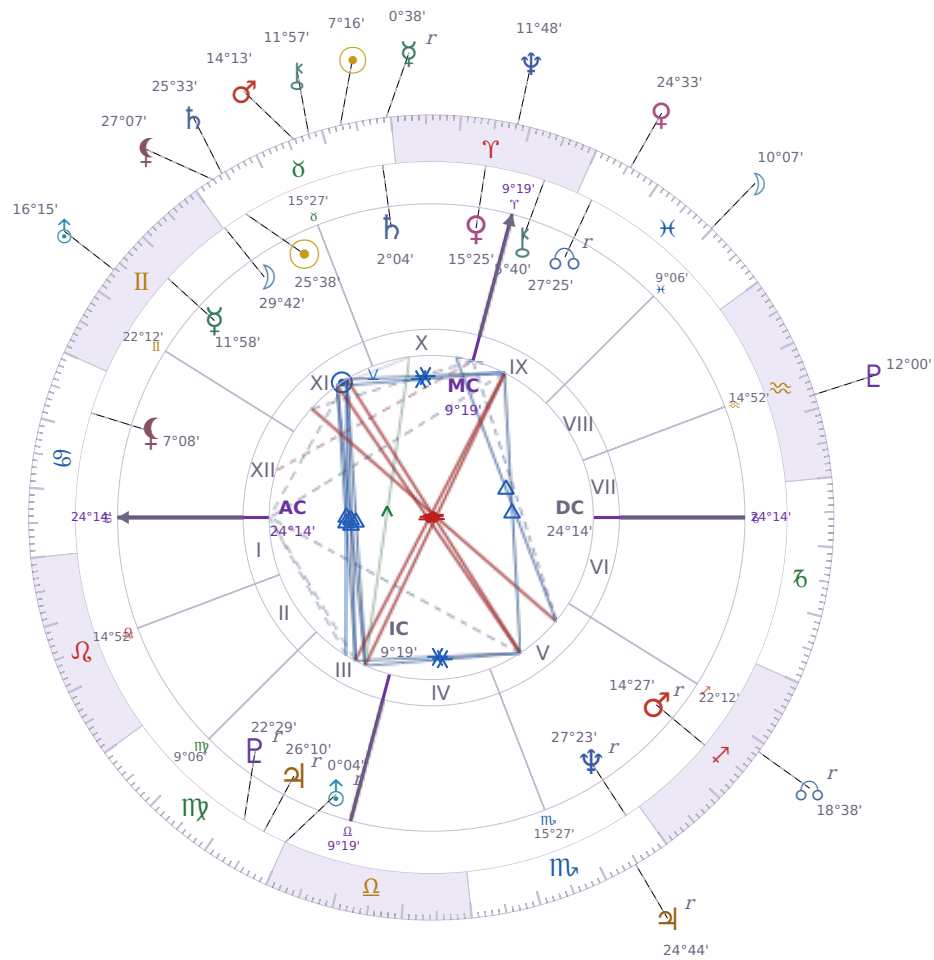

DAILY HOROSCOPE

## Tucker Swanson McNear Carlson

American political commentator (born 1969)

♉ Taurus May 16, 1969 10:07 San Francisco

**Saturday, 27 April 2030**