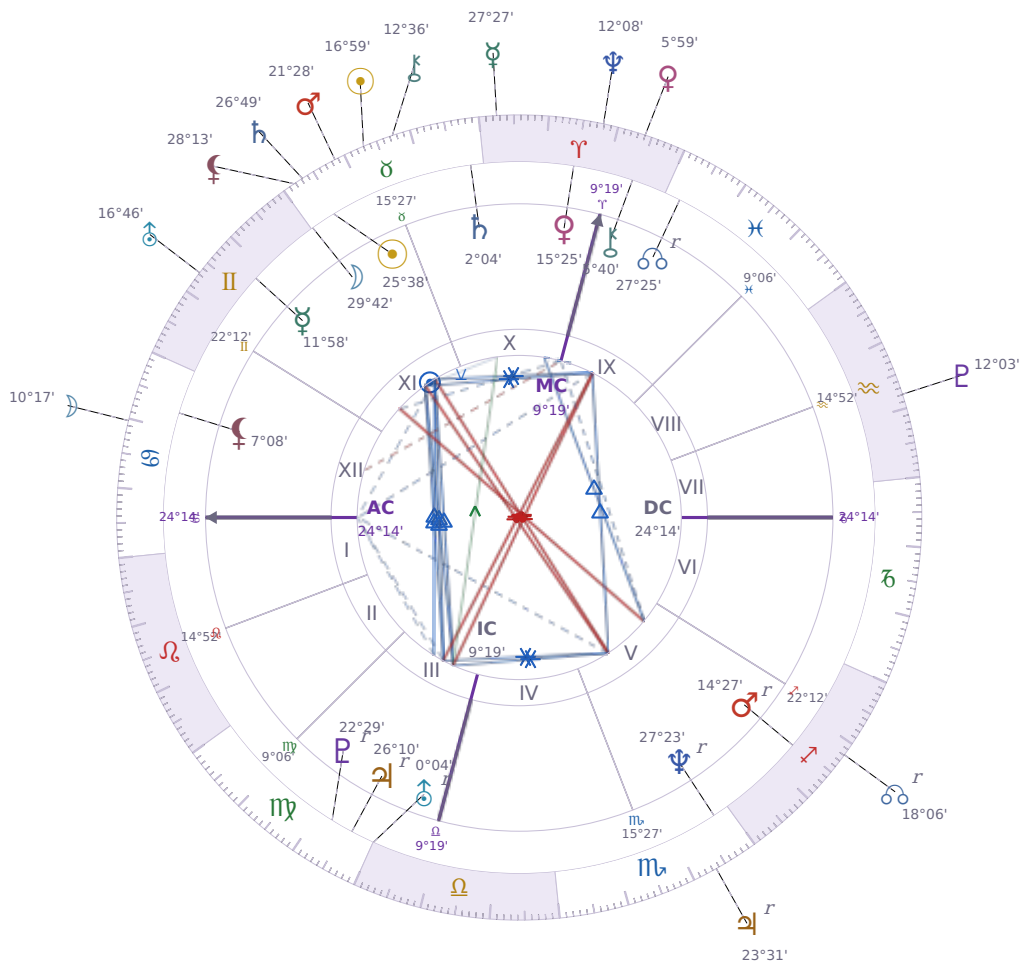

DAILY HOROSCOPE

Tucker Swanson McNear Carlson

American political commentator (born 1969)

♉ Taurus May 16, 1969 10:07 San Francisco

Tuesday, 7 May 2030

TRANSITS FOR TODAY

☉ Sun	in ♉ Taurus	16°59'13"
☾ Moon	in ♋ Cancer	10°17'45"
☿ Mercury	in ♈ Aries	27°27'12"
♀ Venus	in ♈ Aries	5°59'36"
♂ Mars	in ♉ Taurus	21°28'49"
♃ Jupiter	in ♏ Scorpio Rx	23°31'39"
♄ Saturn	in ♉ Taurus	26°49'30"

♅ Uranus	in ♊ Gemini	16°46'29"
♆ Neptune	in ♈ Aries	12°08'18"
♇ Pluto	in ♒ Aquarius	12°03'14"
♁ Chiron	in ♉ Taurus	12°36'16"
♁ NNode	in ♐ Sagittarius Rx	18°06'34"
♁ Lilith	in ♉ Taurus	28°13'39"

NATAL PLANETS