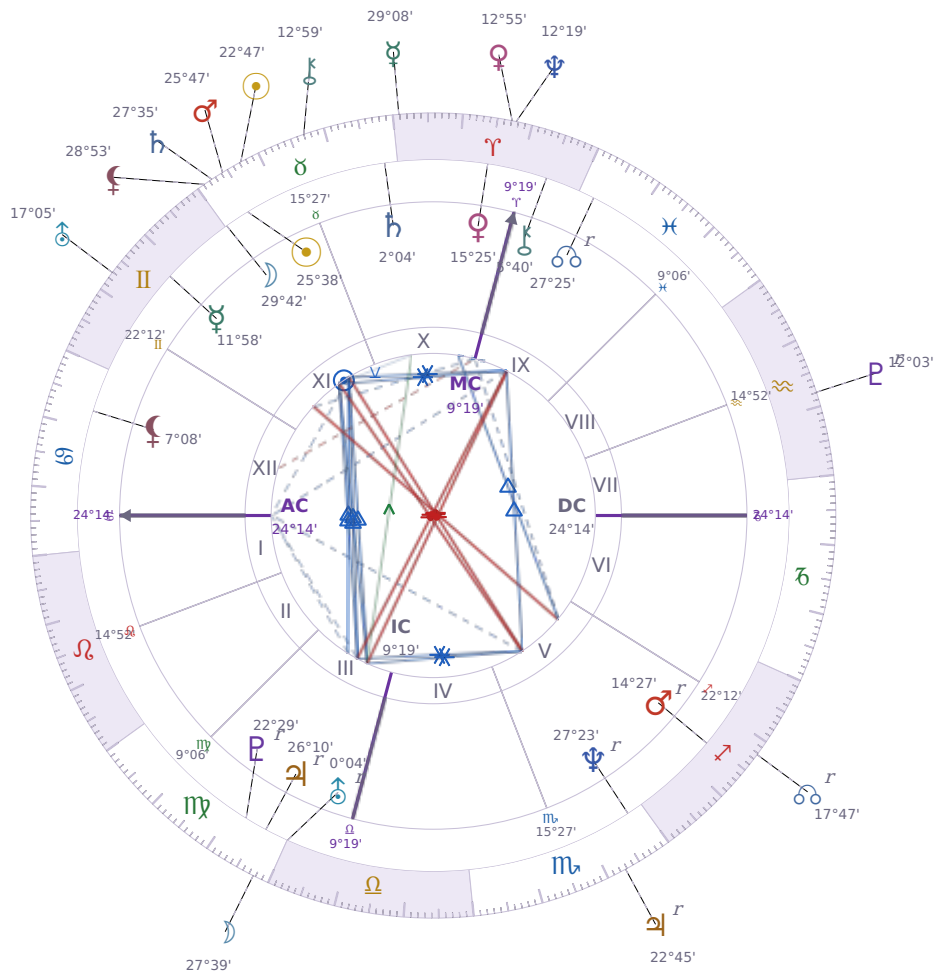

DAILY HOROSCOPE

Tucker Swanson McNear Carlson

American political commentator (born 1969)

♉ Taurus May 16, 1969 10:07 San Francisco

Monday, 13 May 2030

TRANSITS FOR TODAY

☉ Sun	in ♉ Taurus	22°47'12"
☾ Moon	in ♍ Virgo	27°39'45"
☿ Mercury	in ♈ Aries	29°08'14"
♀ Venus	in ♈ Aries	12°55'13"
♂ Mars	in ♉ Taurus	25°47'36"
♃ Jupiter	in ♏ Scorpio Rx	22°45'59"
♄ Saturn	in ♉ Taurus	27°35'51"

♅ Uranus	in ♊ Gemini	17°05'58"
♆ Neptune	in ♈ Aries	12°19'38"
♇ Pluto	in ♒ Aquarius Rx	12°03'38"
♁ Chiron	in ♉ Taurus	12°59'25"
♋ NNode	in ♐ Sagittarius Rx	17°47'30"
♁ Lilith	in ♉ Taurus	28°53'34"

NATAL PLANETS