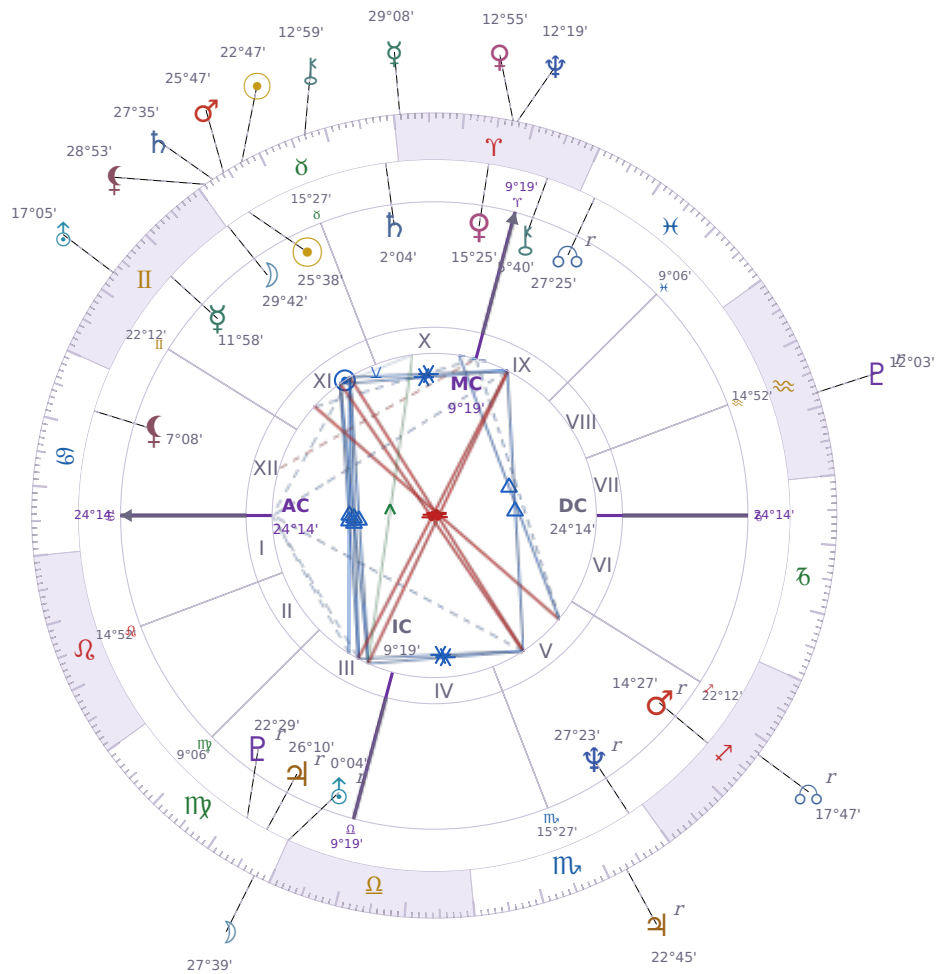

DAILY HOROSCOPE

Tucker Swanson McNear Carlson

American political commentator (born 1969)

♉ Taurus May 16, 1969 10:07 San Francisco

Monday, 13 May 2030

TRANSITS FOR TODAY

☉ Sun	in ♉ Taurus	22°47'12"
☾ Moon	in ♍ Virgo	27°39'45"
☿ Mercury	in ♈ Aries	29°08'14"
♀ Venus	in ♈ Aries	12°55'13"
♂ Mars	in ♉ Taurus	25°47'36"
♃ Jupiter	in ♏ Scorpio Rx	22°45'59"
♄ Saturn	in ♉ Taurus	27°35'51"

♅ Uranus	in ♊ Gemini	17°05'58"
♆ Neptune	in ♈ Aries	12°19'38"
♇ Pluto	in ♒ Aquarius Rx	12°03'38"
♁ Chiron	in ♉ Taurus	12°59'25"
♁ NNode	in ♐ Sagittarius Rx	17°47'30"
♁ Lilith	in ♉ Taurus	28°53'34"

## NATAL PLANETS

☉ Sun	in ♉ Taurus	25°38'16"	XI
☾ Moon	in ♉ Taurus	29°42'46"	XI
☿ Mercury	in ♊ Gemini	11°58'12"	XI
♀ Venus	in ♈ Aries	15°25'00"	X
♂ Mars	in ♐ Sagittarius	14°27'19"	V Rx
♃ Jupiter	in ♍ Virgo	26°10'12"	III Rx
♄ Saturn	in ♉ Taurus	2°04'36"	X
♅ Uranus	in ♎ Libra	0°04'09"	III Rx
♆ Neptune	in ♏ Scorpio	27°23'30"	V Rx
♇ Pluto	in ♍ Virgo	22°29'00"	III Rx
♁ Chiron	in ♈ Aries	5°40'23"	IX
♁ North Node	in ♓ Pisces	27°25'37"	IX Rx
♁ Lilith	in ♋ Cancer	7°08'35"	XII