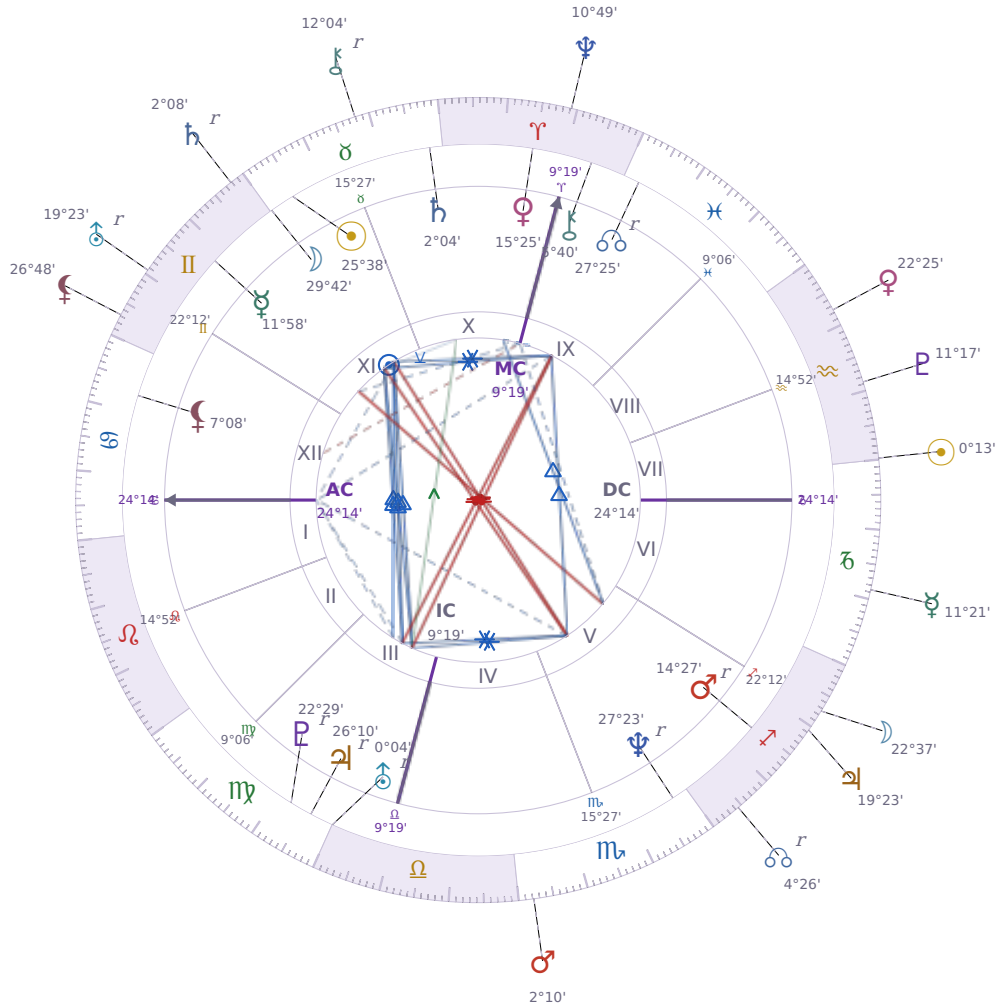

DAILY HOROSCOPE

Tucker Swanson McNear Carlson

American political commentator (born 1969)

♉ Taurus May 16, 1969 10:07 San Francisco

Monday, 20 January 2031

TRANSITS FOR TODAY

☉ Sun	in ♒ Aquarius	0°13'14"
☾ Moon	in ♐ Sagittarius	22°37'28"
☿ Mercury	in ♑ Capricorn	11°21'03"
♀ Venus	in ♒ Aquarius	22°25'46"
♂ Mars	in ♏ Scorpio	2°10'08"
♃ Jupiter	in ♐ Sagittarius	19°23'19"
♄ Saturn	in ♊ Gemini Rx	2°08'37"
♅ Uranus	in ♊ Gemini Rx	19°23'21"
♆ Neptune	in ♈ Aries	10°49'35"
♇ Pluto	in ♒ Aquarius	11°17'33"
♁ Chiron	in ♉ Taurus Rx	12°04'19"
♊ NNode	in ♐ Sagittarius Rx	4°26'52"
♋ Lilith	in ♊ Gemini	26°48'51"

NATAL PLANETS

☉ Sun	in ♉ Taurus	25°38'16"	XI
☾ Moon	in ♉ Taurus	29°42'46"	XI
☿ Mercury	in ♊ Gemini	11°58'12"	XI
♀ Venus	in ♈ Aries	15°25'00"	X
♂ Mars	in ♐ Sagittarius	14°27'19"	V Rx
♃ Jupiter	in ♍ Virgo	26°10'12"	III Rx
♄ Saturn	in ♉ Taurus	2°04'36"	X
♅ Uranus	in ♎ Libra	0°04'09"	III Rx
♆ Neptune	in ♏ Scorpio	27°23'30"	V Rx
♇ Pluto	in ♍ Virgo	22°29'00"	III Rx
♁ Chiron	in ♈ Aries	5°40'23"	IX
♁ North Node	in ♋ Pisces	27°25'37"	IX Rx
♁ Lilith	in ♋ Cancer	7°08'35"	XII

KEY DATE

☉ Sun enters ♒ Aquarius

Sun in *Aquarius* brings a **shift toward independence** and a stronger need to do things your own way instead of following the usual pattern. At work and in conversations, you'll **notice people speak up more** about ideas that feel different or go against what everyone expects. In relationships and friendships, **distance often increases** slightly as people pull back to focus on their own projects and interests rather than staying close to the group.