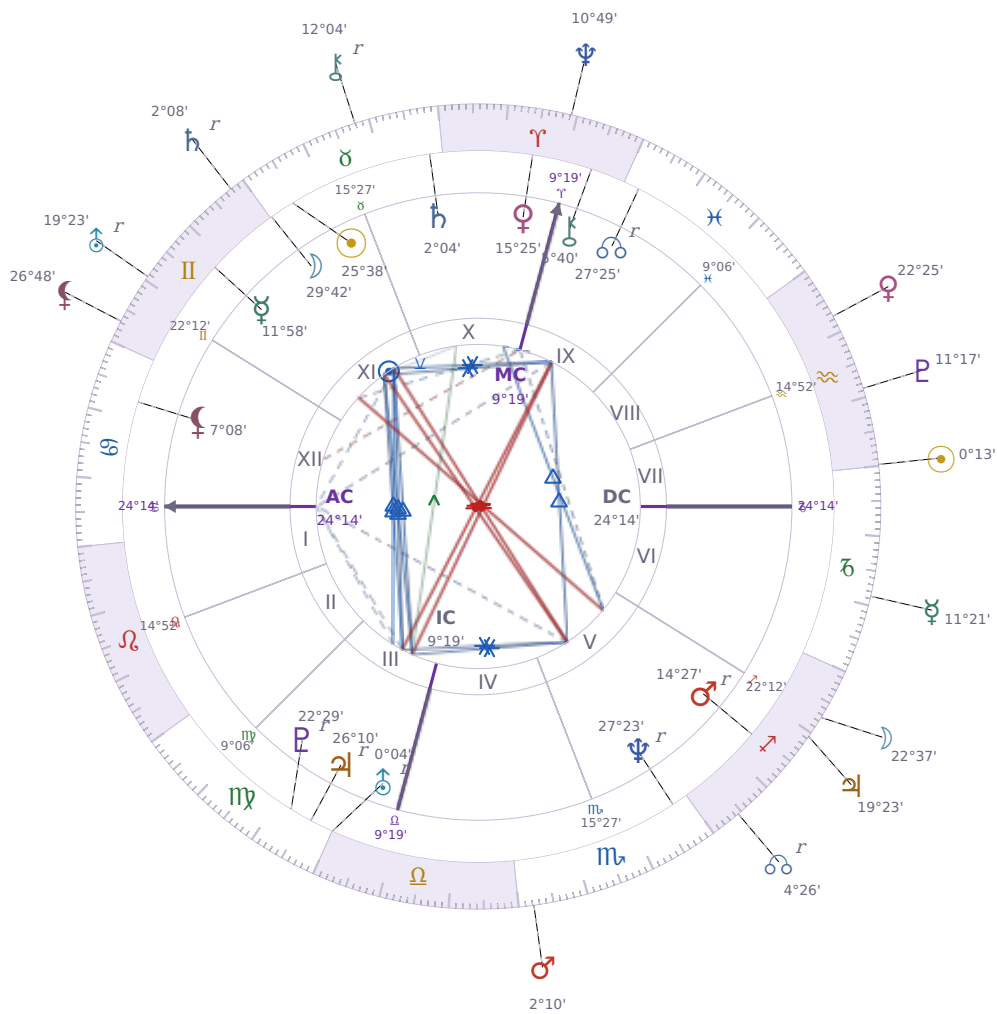

DAILY HOROSCOPE

Tucker Swanson McNear Carlson

American political commentator (born 1969)

♉ Taurus May 16, 1969 10:07 San Francisco

Monday, 20 January 2031

TRANSITS FOR TODAY

☉ Sun	in ♒ Aquarius	0°13'14"
☾ Moon	in ♐ Sagittarius	22°37'28"
☿ Mercury	in ♑ Capricorn	11°21'03"
♀ Venus	in ♒ Aquarius	22°25'46"
♂ Mars	in ♏ Scorpio	2°10'08"
♃ Jupiter	in ♐ Sagittarius	19°23'19"
♄ Saturn	in ♊ Gemini Rx	2°08'37"

♅ Uranus	in	♊ Gemini Rx	19°23'21"
♆ Neptune	in	♈ Aries	10°49'35"
♇ Pluto	in	♈ Aquarius	11°17'33"
♁ Chiron	in	♉ Taurus Rx	12°04'19"
♁ NNode	in	♐ Sagittarius Rx	4°26'52"
♁ Lilith	in	♊ Gemini	26°48'51"

NATAL PLANETS