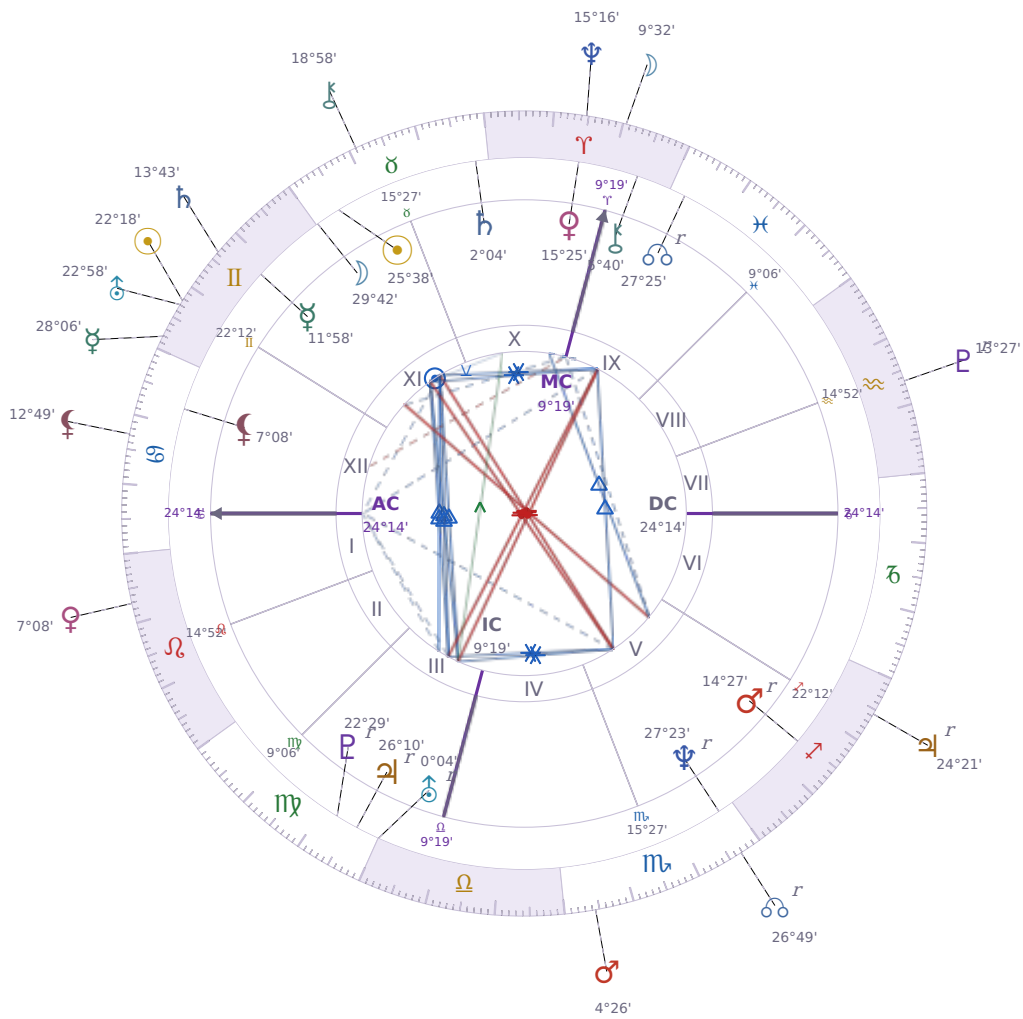

DAILY HOROSCOPE

Tucker Swanson McNear Carlson

American political commentator (born 1969)

♉ Taurus May 16, 1969 10:07 San Francisco

Friday, 13 June 2031

TRANSITS FOR TODAY

☉ Sun	in ♊ Gemini	22°18'26"
☾ Moon	in ♈ Aries	9°32'39"
☿ Mercury	in ♊ Gemini	28°06'33"
♀ Venus	in ♌ Leo	7°08'00"
♂ Mars	in ♏ Scorpio	4°26'17"
♃ Jupiter	in ♐ Sagittarius Rx	24°21'12"
♄ Saturn	in ♊ Gemini	13°43'43"

♅ Uranus	in	♊ Gemini	22°58'10"
♆ Neptune	in	♈ Aries	15°16'58"
♇ Pluto	in	♒ Aquarius Rx	13°27'41"
♁ Chiron	in	♉ Taurus	18°58'28"
♁ NNode	in	♏ Scorpio Rx	26°49'18"
♁ Lilith	in	♋ Cancer	12°49'17"

NATAL PLANETS