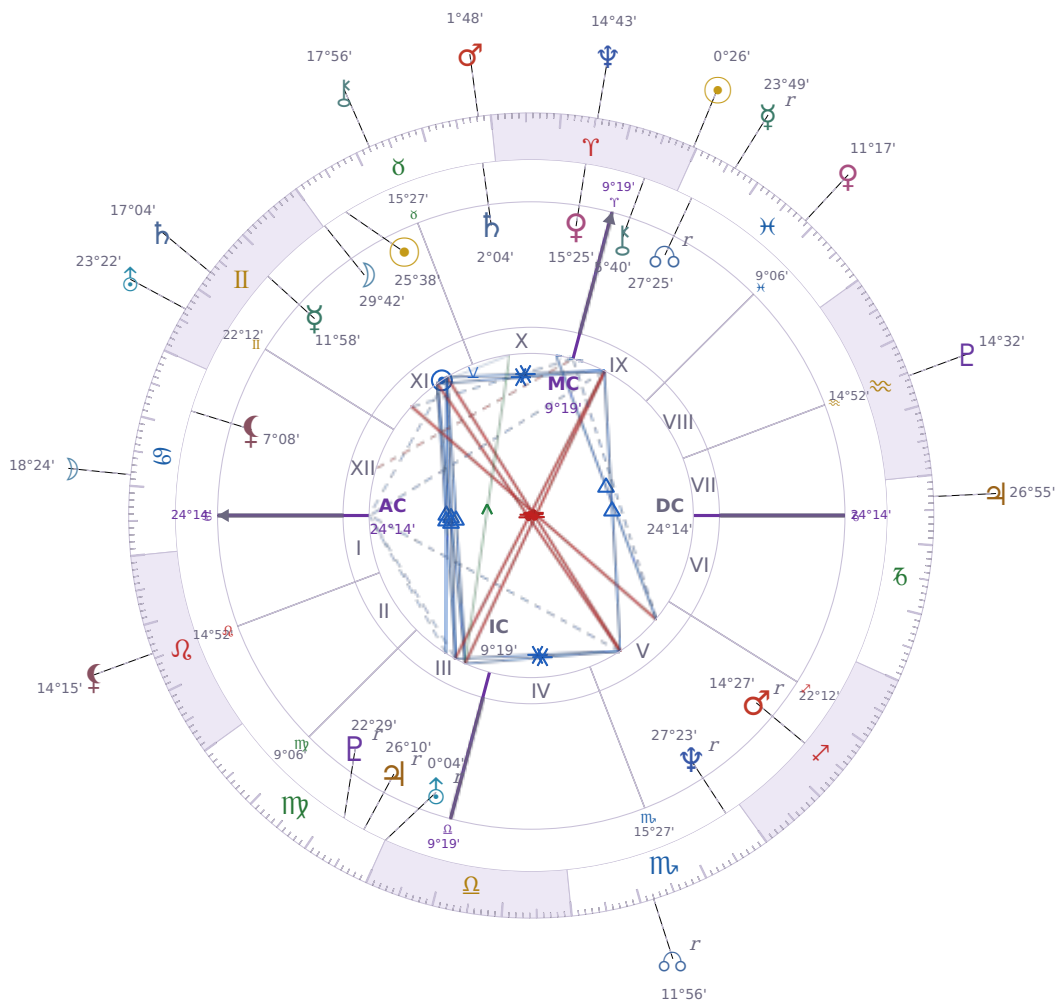

DAILY HOROSCOPE

Tucker Swanson McNear Carlson

American political commentator (born 1969)

♉ Taurus May 16, 1969 10:07 San Francisco

Saturday, 20 March 2022

TRANSITS FOR TODAY

☉ Sun	in ♈ Aries	0°26'25"
☾ Moon	in ♋ Cancer	18°24'40"
☿ Mercury	in ♋ Pisces Rx	23°49'28"
♀ Venus	in ♋ Pisces	11°17'41"
♂ Mars	in ♉ Taurus	1°48'33"
♃ Jupiter	in ♏ Capricorn	26°56'00"
♄ Saturn	in ♊ Gemini	17°04'30"

♅ Uranus	in ♊ Gemini	23°22'09"
♆ Neptune	in ♈ Aries	14°43'42"
♇ Pluto	in ♒ Aquarius	14°32'27"
♁ Chiron	in ♉ Taurus	17°56'18"
♁ NNode	in ♏ Scorpio Rx	11°56'28"
♁ Lilith	in ♌ Leo	14°15'00"

NATAL PLANETS

☉ Sun	in ♉ Taurus	25°38'16"	XI
☾ Moon	in ♉ Taurus	29°42'46"	XI
☿ Mercury	in ♊ Gemini	11°58'12"	XI
♀ Venus	in ♈ Aries	15°25'00"	X
♂ Mars	in ♐ Sagittarius	14°27'19"	V Rx
♃ Jupiter	in ♍ Virgo	26°10'12"	III Rx
♄ Saturn	in ♉ Taurus	2°04'36"	X
♅ Uranus	in ♎ Libra	0°04'09"	III Rx
♆ Neptune	in ♏ Scorpio	27°23'30"	V Rx
♇ Pluto	in ♍ Virgo	22°29'00"	III Rx
♁ Chiron	in ♈ Aries	5°40'23"	IX
♁ North Node	in ♋ Pisces	27°25'37"	IX Rx
♁ Lilith	in ♋ Cancer	7°08'35"	XII

KEY DATE

☉ Sun enters ♈ Aries

Sun in *Aries* brings **direct energy** that makes people more willing to **speak up** and take action without overthinking. At work and in relationships, you'll notice others become **more competitive** and eager to **push forward** with new projects or ideas, sometimes stepping on toes in the rush. This transit typically lasts about four weeks and leaves people feeling **impatient with delays**, so projects that moved slowly before now either speed up or hit friction with people who want faster results.

Saturday · ♄ Saturn

Colors: Violet

Stone: Obsidian

Number: 8