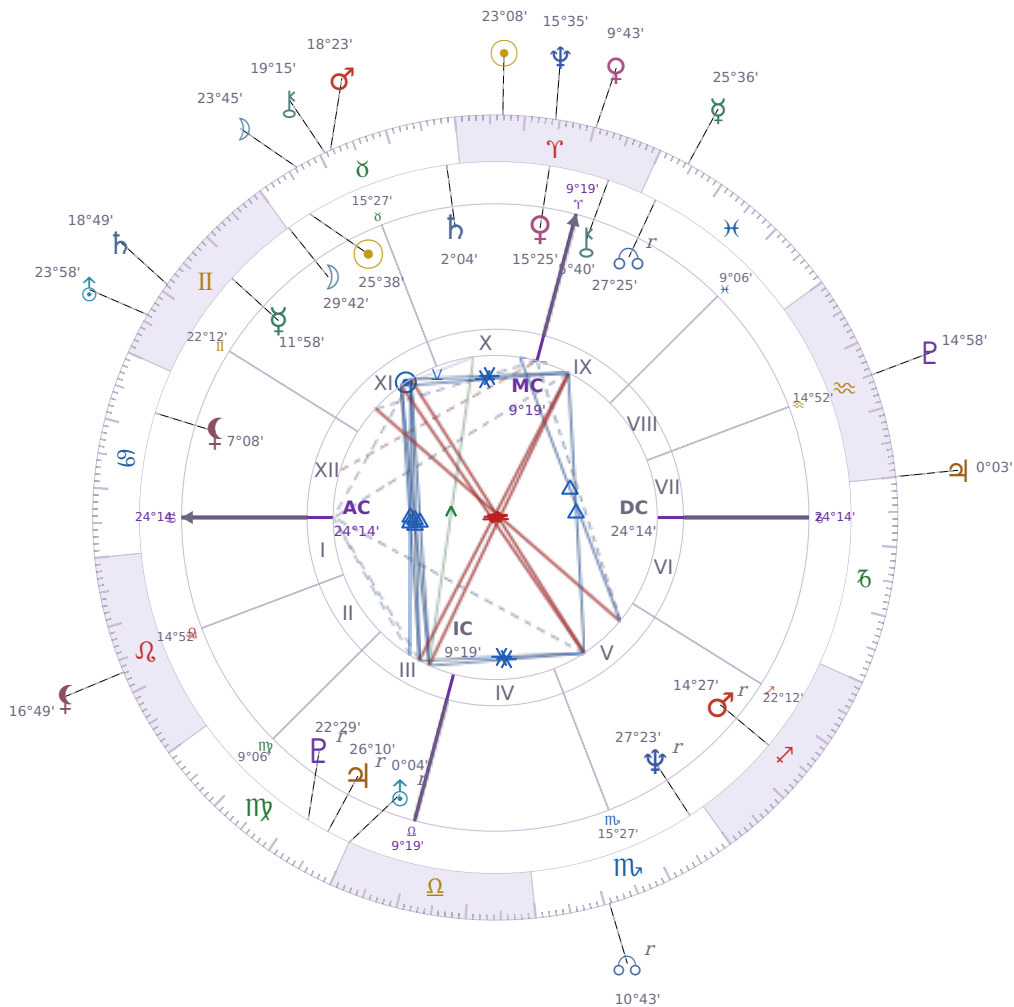

DAILY HOROSCOPE

Tucker Swanson McNear Carlson

American political commentator (born 1969)

♉ Taurus May 16, 1969 10:07 San Francisco

Monday, 12 April 2032

TRANSITS FOR TODAY

☉ Sun	in ♈ Aries	23°08'22"
☾ Moon	in ♉ Taurus	23°45'31"
☿ Mercury	in ♊ Pisces	25°36'20"
♀ Venus	in ♈ Aries	9°43'58"
♂ Mars	in ♉ Taurus	18°23'30"
♃ Jupiter	in ♒ Aquarius	0°03'00"
♄ Saturn	in ♊ Gemini	18°49'49"

♅ Uranus	in ♊ Gemini	23°58'45"
♆ Neptune	in ♈ Aries	15°35'36"
♇ Pluto	in ♒ Aquarius	14°58'35"
♁ Chiron	in ♉ Taurus	19°15'06"
♁ NNode	in ♏ Scorpio Rx	10°43'22"
♁ Lilith	in ♌ Leo	16°49'38"

NATAL PLANETS

☉ Sun	in ♉ Taurus	25°38'16"	XI
☾ Moon	in ♉ Taurus	29°42'46"	XI
☿ Mercury	in ♊ Gemini	11°58'12"	XI
♀ Venus	in ♈ Aries	15°25'00"	X
♂ Mars	in ♐ Sagittarius	14°27'19"	V Rx
♃ Jupiter	in ♍ Virgo	26°10'12"	III Rx
♄ Saturn	in ♉ Taurus	2°04'36"	X
♅ Uranus	in ♎ Libra	0°04'09"	III Rx
♆ Neptune	in ♏ Scorpio	27°23'30"	V Rx
♇ Pluto	in ♍ Virgo	22°29'00"	III Rx
♁ Chiron	in ♈ Aries	5°40'23"	IX
♁ North Node	in ♋ Pisces	27°25'37"	IX Rx
♁ Lilith	in ♋ Cancer	7°08'35"	XII

★ = natal resonance — this transit echoes your birth chart, amplifying its influence

LUNAR DAY

Moon in ♉ Taurus · Day 3 / 30 · New Moon

The pace slows considerably during this transit as comfort and familiar surroundings take priority over efficiency. Resistance to change hardens, and any disruption to routine tends to provoke stubborn pushback.