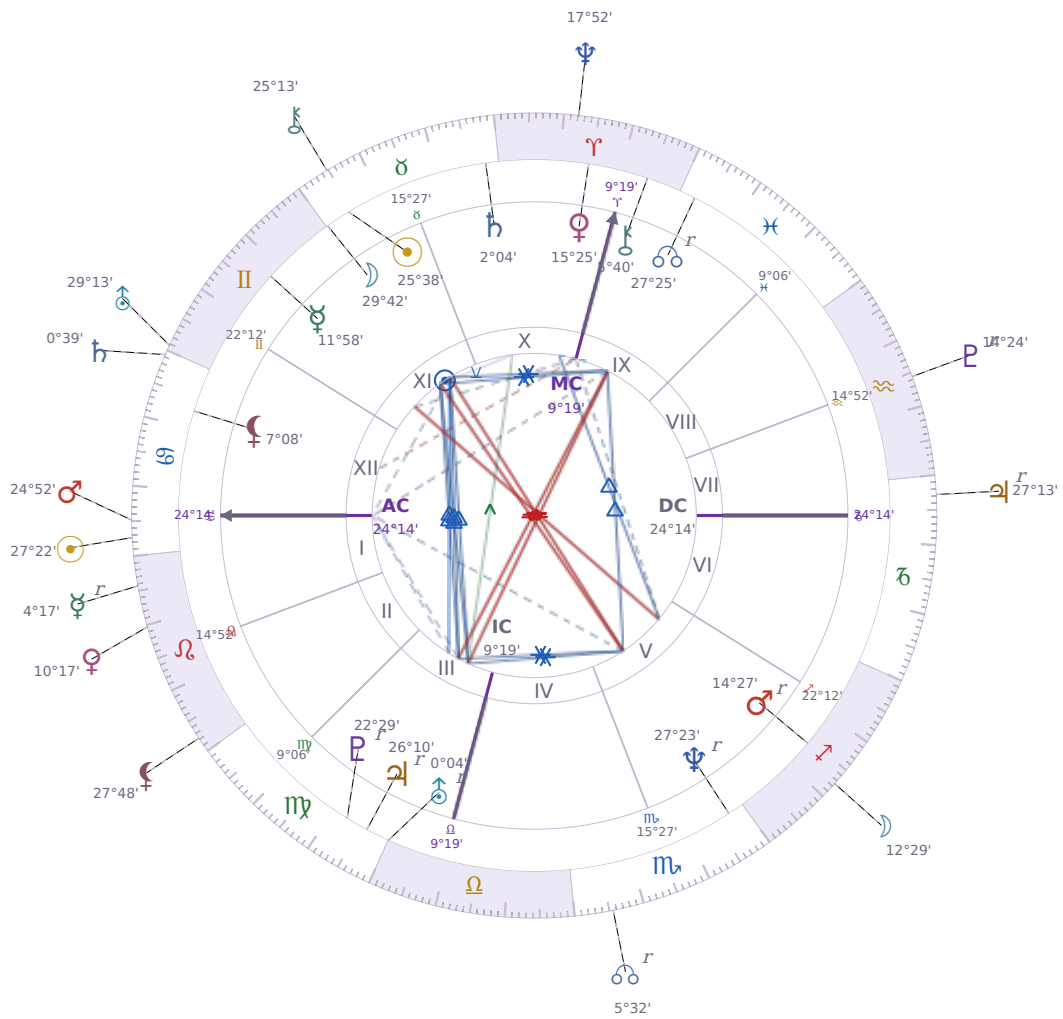

DAILY HOROSCOPE

Tucker Swanson McNear Carlson

American political commentator (born 1969)

♉ Taurus May 16, 1969 10:07 San Francisco

Monday, 19 July 2032

TRANSITS FOR TODAY

☉ Sun	in ♋ Cancer	27°22'22"
☾ Moon	in ♏ Sagittarius	12°29'15"
☿ Mercury	in ♌ Leo Rx	4°17'34"
♀ Venus	in ♌ Leo	10°17'07"
♂ Mars	in ♋ Cancer	24°52'41"
♃ Jupiter	in ♐ Capricorn Rx	27°13'03"
♄ Saturn	in ♋ Cancer	0°39'46"

♅ Uranus	in ♊ Gemini	29°13'06"
♆ Neptune	in ♈ Aries	17°52'18"
♇ Pluto	in ♒ Aquarius Rx	14°25'00"
♁ Chiron	in ♉ Taurus	25°14'00"
♁ NNode	in ♏ Scorpio Rx	5°32'00"
♁ Lilith	in ♌ Leo	27°48'05"

NATAL PLANETS