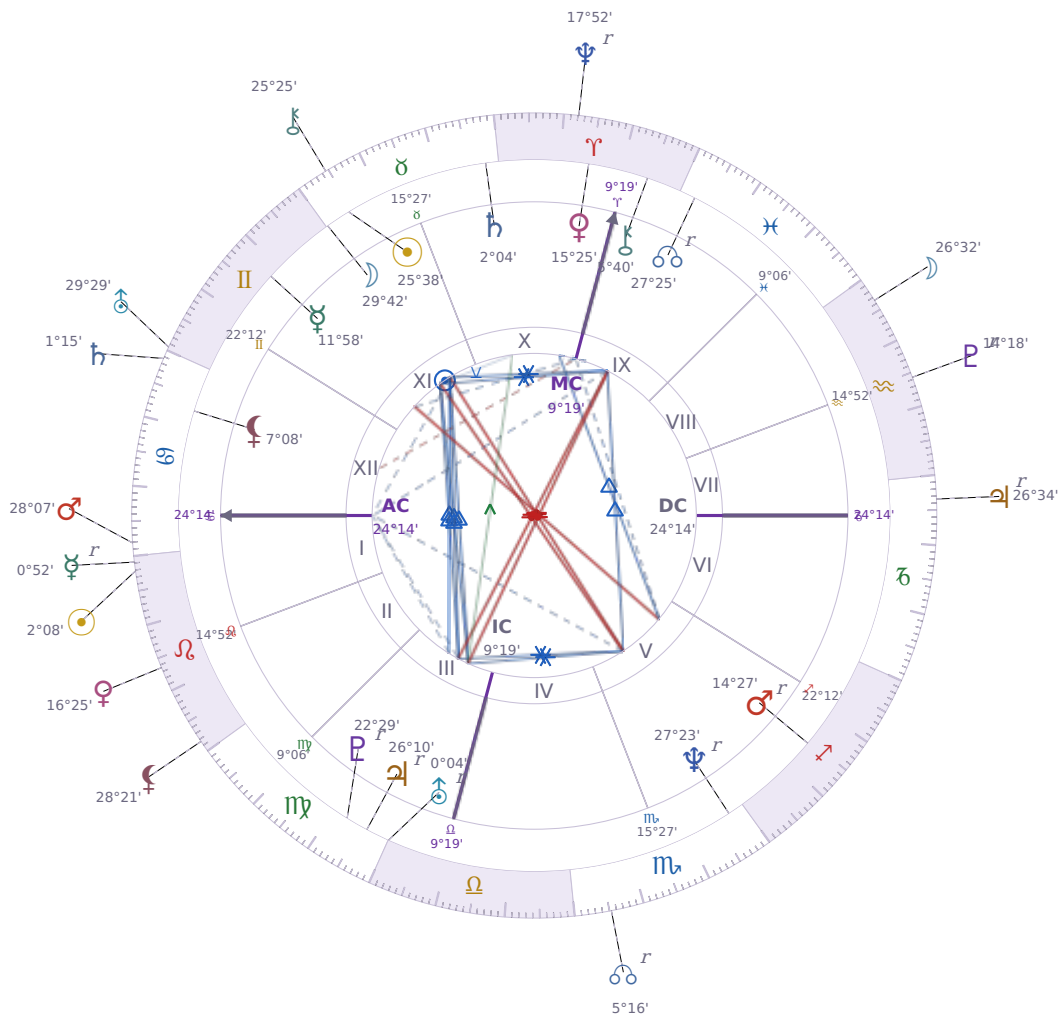

DAILY HOROSCOPE

Tucker Swanson McNear Carlson

American political commentator (born 1969)

♉ Taurus May 16, 1969 10:07 San Francisco

Saturday, 24 July 2032

TRANSITS FOR TODAY

☉ Sun	in ♌ Leo	2°08'40"
☾ Moon	in ♒ Aquarius	26°32'05"
☿ Mercury	in ♌ Leo Rx	0°52'31"
♀ Venus	in ♌ Leo	16°25'33"
♂ Mars	in ♋ Cancer	28°07'35"
♃ Jupiter	in ♑ Capricorn Rx	26°34'27"
♄ Saturn	in ♋ Cancer	1°15'41"

♅ Uranus	in ♊ Gemini	29°29'06"
♆ Neptune	in ♈ Aries Rx	17°52'06"
♇ Pluto	in ♒ Aquarius Rx	14°18'28"
♁ Chiron	in ♉ Taurus	25°25'20"
♁ NNode	in ♏ Scorpio Rx	5°16'08"
♁ Lilith	in ♌ Leo	28°21'39"

NATAL PLANETS