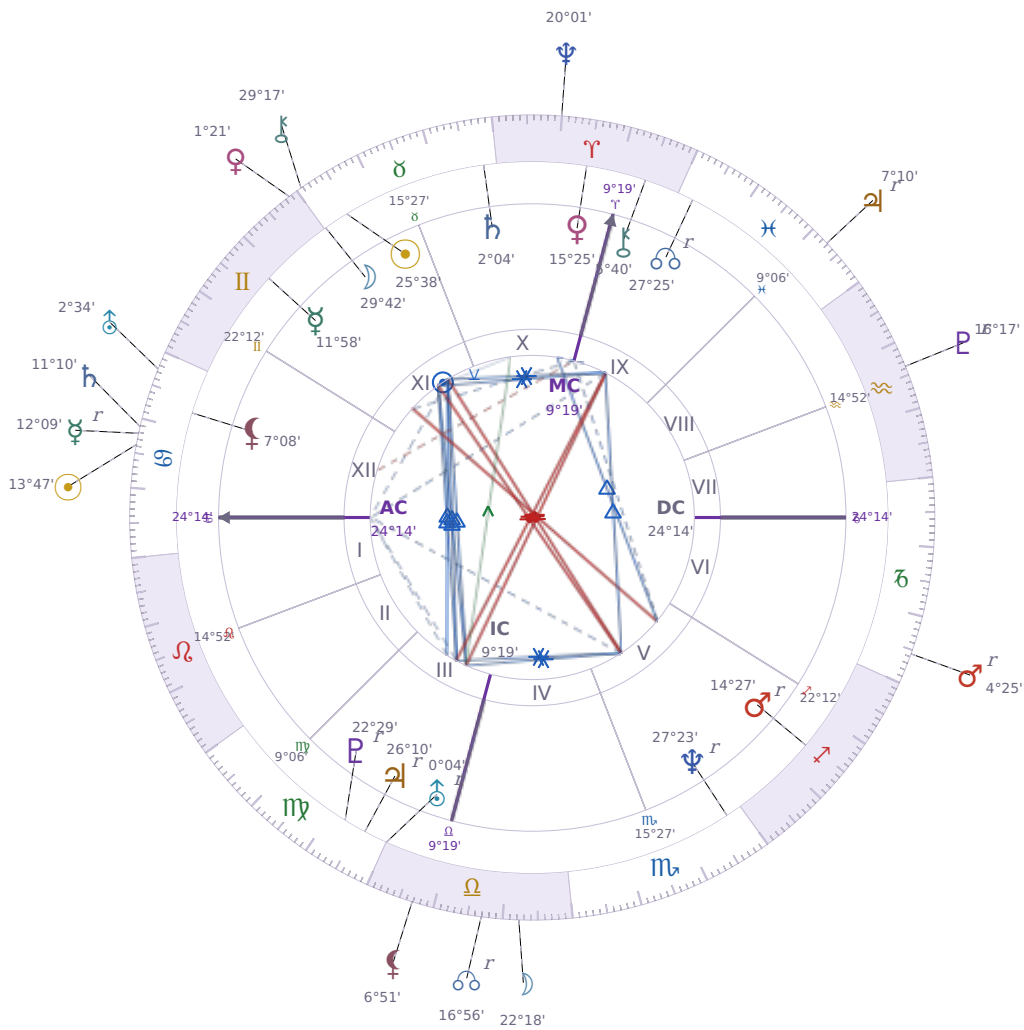

DAILY HOROSCOPE

Tucker Swanson McNear Carlson

American political commentator (born 1969)

♉ Taurus May 16, 1969 10:07 San Francisco

Tuesday, 5 July 2023

TRANSITS FOR TODAY

☉ Sun	in ♋ Cancer	13°47'31"
☾ Moon	in ♎ Libra	22°18'51"
☿ Mercury	in ♋ Cancer Rx	12°09'13"
♀ Venus	in ♊ Gemini	1°21'26"
♂ Mars	in ♏ Capricorn Rx	4°25'48"
♃ Jupiter	in ♓ Pisces Rx	7°10'25"
♄ Saturn	in ♋ Cancer	11°10'20"

♅ Uranus	in ♋ Cancer	2°34'09"
♆ Neptune	in ♈ Aries	20°01'59"
♇ Pluto	in ♒ Aquarius Rx	16°17'18"
♁ Chiron	in ♉ Taurus	29°17'09"
♁ NNode	in ♎ Libra Rx	16°56'43"
♁ Lilith	in ♎ Libra	6°51'41"

## NATAL PLANETS

☉ Sun	in ♉ Taurus	25°38'16"	XI
☾ Moon	in ♉ Taurus	29°42'46"	XI
☿ Mercury	in ♊ Gemini	11°58'12"	XI
♀ Venus	in ♈ Aries	15°25'00"	X
♂ Mars	in ♐ Sagittarius	14°27'19"	V Rx
♃ Jupiter	in ♍ Virgo	26°10'12"	III Rx
♄ Saturn	in ♉ Taurus	2°04'36"	X
♅ Uranus	in ♎ Libra	0°04'09"	III Rx
♆ Neptune	in ♏ Scorpio	27°23'30"	V Rx
♇ Pluto	in ♍ Virgo	22°29'00"	III Rx
♁ Chiron	in ♈ Aries	5°40'23"	IX
♁ North Node	in ♋ Pisces	27°25'37"	IX Rx
♁ Lilith	in ♋ Cancer	7°08'35"	XII

## KEY TRANSIT FACTORS