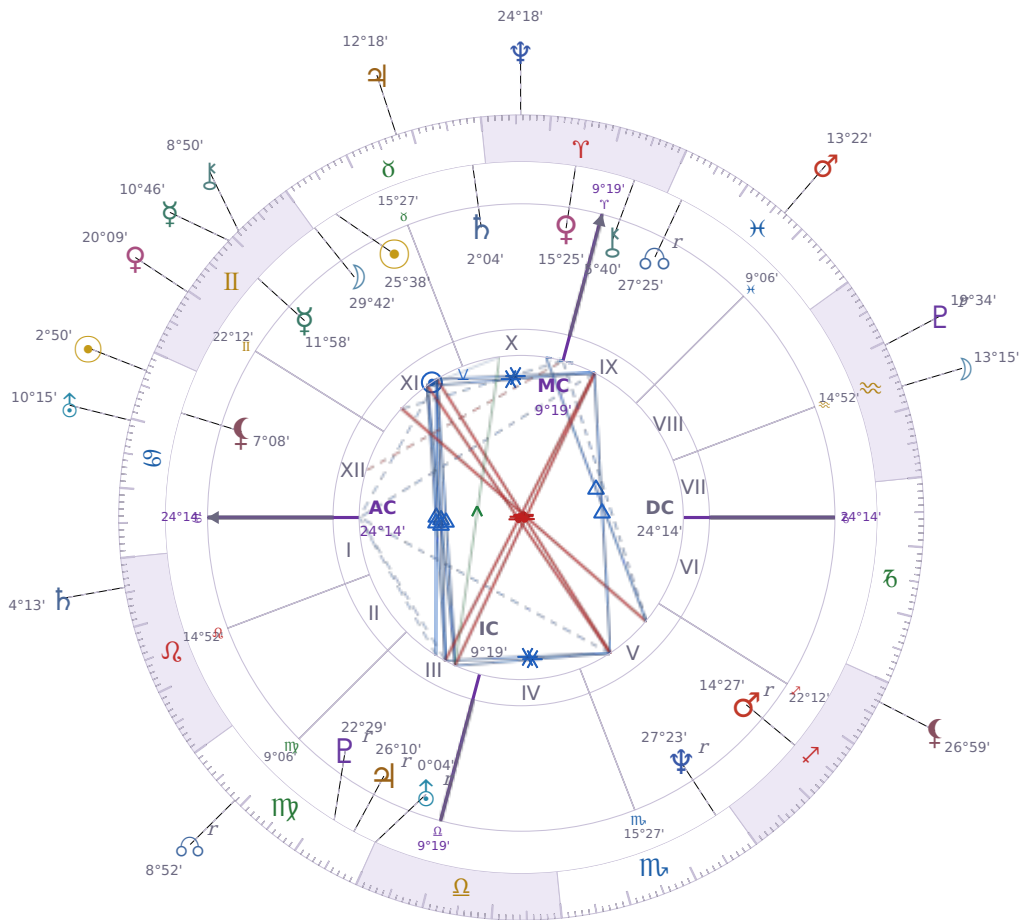

DAILY HOROSCOPE

**Tucker Swanson McNear Carlson**

American political commentator (born 1969)

♉ Taurus May 16, 1969 10:07 San Francisco

**Sunday, 24 June 2035**

**TRANSITS FOR TODAY**

|           |               |           |
|-----------|---------------|-----------|
| ☉ Sun     | in ♋ Cancer   | 2°50'22"  |
| ☾ Moon    | in ♒ Aquarius | 13°15'44" |
| ☿ Mercury | in ♊ Gemini   | 10°46'01" |
| ♀ Venus   | in ♊ Gemini   | 20°09'55" |
| ♂ Mars    | in ♓ Pisces   | 13°22'55" |
| ♃ Jupiter | in ♉ Taurus   | 12°18'20" |
| ♄ Saturn  | in ♌ Leo      | 4°13'09"  |

|           |                  |           |
|-----------|------------------|-----------|
| ♅ Uranus  | in ♋ Cancer      | 10°15'59" |
| ♆ Neptune | in ♈ Aries       | 24°18'38" |
| ♇ Pluto   | in ♒ Aquarius Rx | 19°34'26" |
| ♁ Chiron  | in ♊ Gemini      | 8°50'00"  |
| ♁ NNode   | in ♍ Virgo Rx    | 8°52'05"  |
| ♁ Lilith  | in ♐ Sagittarius | 26°59'08" |

## NATAL PLANETS

|              |                  |           |        |
|--------------|------------------|-----------|--------|
| ☉ Sun        | in ♉ Taurus      | 25°38'16" | XI     |
| ☾ Moon       | in ♉ Taurus      | 29°42'46" | XI     |
| ☿ Mercury    | in ♊ Gemini      | 11°58'12" | XI     |
| ♀ Venus      | in ♈ Aries       | 15°25'00" | X      |
| ♂ Mars       | in ♐ Sagittarius | 14°27'19" | V Rx   |
| ♃ Jupiter    | in ♍ Virgo       | 26°10'12" | III Rx |
| ♄ Saturn     | in ♉ Taurus      | 2°04'36"  | X      |
| ♅ Uranus     | in ♎ Libra       | 0°04'09"  | III Rx |
| ♆ Neptune    | in ♏ Scorpio     | 27°23'30" | V Rx   |
| ♇ Pluto      | in ♍ Virgo       | 22°29'00" | III Rx |
| ♁ Chiron     | in ♈ Aries       | 5°40'23"  | IX     |
| ♁ North Node | in ♋ Pisces      | 27°25'37" | IX Rx  |
| ♁ Lilith     | in ♋ Cancer      | 7°08'35"  | XII    |