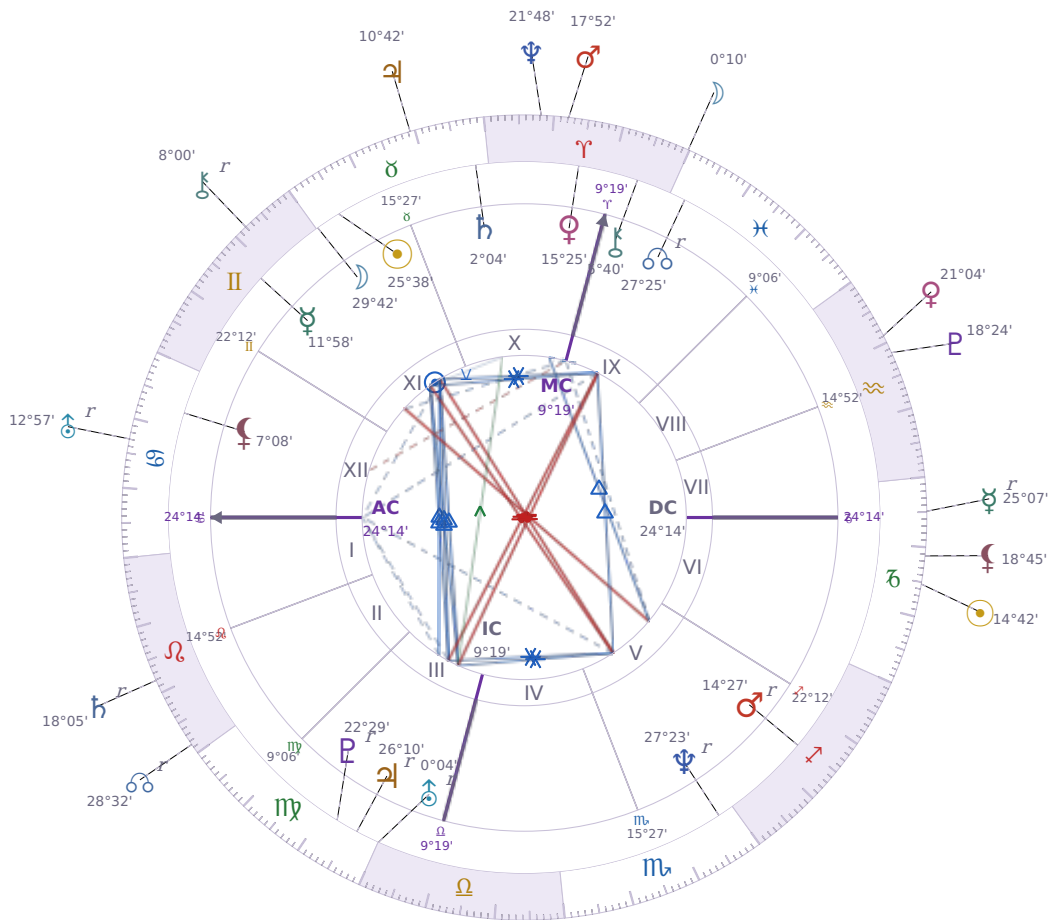

DAILY HOROSCOPE

Tucker Swanson McNear Carlson

American political commentator (born 1969)

♉ Taurus May 16, 1969 10:07 San Francisco

Saturday, 5 January 2036

TRANSITS FOR TODAY

☉ Sun	in ♑ Capricorn	14°42'52"
☾ Moon	in ♈ Aries	0°10'53"
☿ Mercury	in ♑ Capricorn Rx	25°07'08"
♀ Venus	in ♒ Aquarius	21°04'29"
♂ Mars	in ♈ Aries	17°52'25"
♃ Jupiter	in ♉ Taurus	10°42'21"
♄ Saturn	in ♌ Leo Rx	18°05'29"

♅ Uranus	in ♋ Cancer	Rx	12°57'57"
♆ Neptune	in ♈ Aries		21°48'56"
♇ Pluto	in ♒ Aquarius		18°24'10"
♁ Chiron	in ♊ Gemini	Rx	8°00'24"
♁ NNode	in ♌ Leo	Rx	28°32'29"
♁ Lilith	in ♐ Capricorn		18°45'14"

NATAL PLANETS

KEY DATE

♃ Jupiter stations Direct

Jupiter turning **direct again** means opportunities and decisions that felt stuck or unclear over the past months can finally move ahead with real momentum. What becomes **clearer now** is whether plans, applications, or deals are actually going to work — delays lift and you get actual answers instead of waiting. **Growth starts moving** in the areas where *Jupiter* sits in your chart, so watch for openings in money, work, relationships, or learning that were on pause during the retrograde.