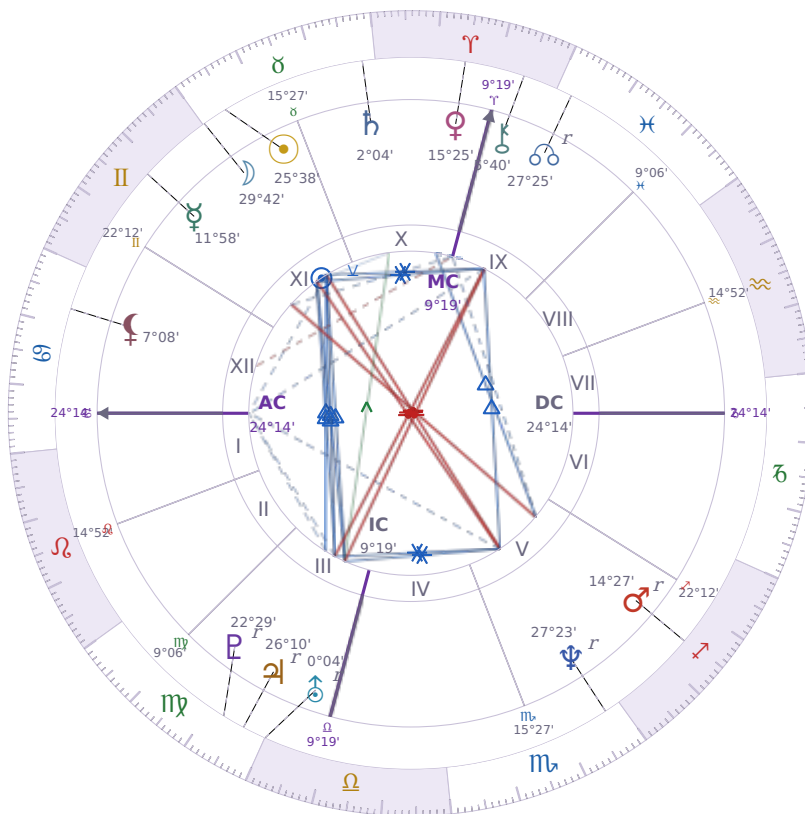

BIRTHDAY YEAR CHART

Tucker Swanson McNear Carlson

American political commentator (born 1969)

♉ Taurus May 16, 1969 10:07 San Francisco

15 May 2025 · 14:00 (21:00 UTC) · San Francisco

Solar ASC ♉ Taurus · MC ♊ Capricorn

NATAL PLANETS

☉ Sun	in	♉	Taurus	25°38'
☾ Moon	in	♉	Taurus	29°42'
☿ Mercury	in	♊	Gemini	11°58'
♀ Venus	in	♈	Aries	15°25'
♂ Mars	in	♏	Sagittarius	14°27'
♃ Jupiter	in	♍	Virgo	26°10'
♄ Saturn	in	♉	Taurus	2°04'

BIRTHDAY YEAR CHART PLANETS

♅ Uranus	in	♎	Libra	0°04'
♆ Neptune	in	♏	Scorpio	27°23'
♇ Pluto	in	♍	Virgo	22°29'
♄ Chiron	in	♈	Aries	5°40'
♁ North Node	in	♓	Pisces	27°25'
♁ Lilith	in	♋	Cancer	7°08'

SOLAR ANALYSIS

KEY TRANSITS BY QUARTER

Q1 · Jan-Mar

Q2 · Apr-Jun

Q3 · Jul-Sep

Q4 · Oct-Dec