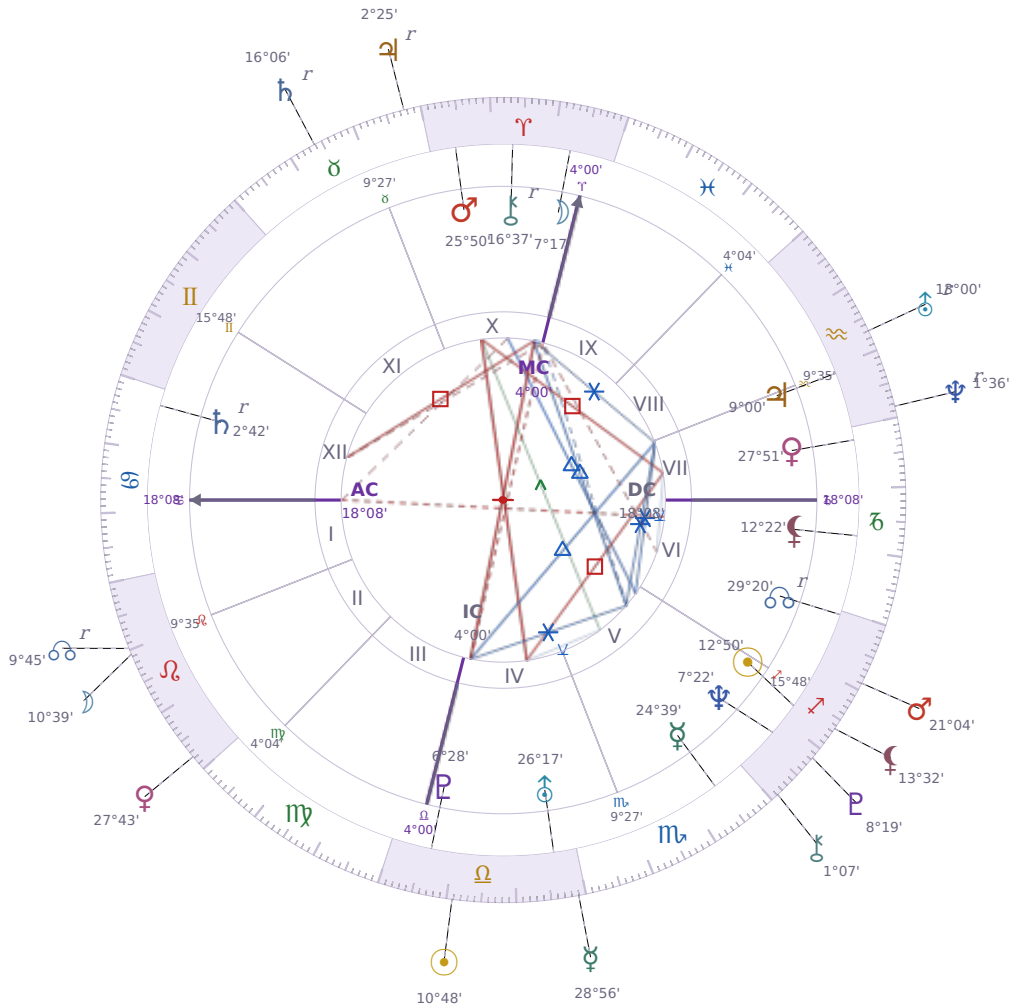

DAILY HOROSCOPE

Tyra Lynne Banks

American television personality, producer, and former model

♏ Sagittarius December 4, 1973 19:13 Inglewood

Monday, 4 October 1999

TRANSITS FOR TODAY

☉ Sun	in ♏ Libra	10°48'58"
☾ Moon	in ♌ Leo	10°39'16"
☿ Mercury	in ♏ Libra	28°56'46"
♀ Venus	in ♌ Leo	27°43'55"
♂ Mars	in ♏ Sagittarius	21°04'11"
♃ Jupiter	in ♉ Taurus Rx	2°25'24"
♄ Saturn	in ♉ Taurus Rx	16°06'37"
♅ Uranus	in ♒ Aquarius Rx	13°00'28"
♆ Neptune	in ♒ Aquarius Rx	1°36'47"
♇ Pluto	in ♏ Sagittarius	8°19'19"
♁ Chiron	in ♏ Sagittarius	1°07'08"
♊ NNode	in ♌ Leo Rx	9°45'13"
♋ Lilith	in ♏ Sagittarius	13°32'29"

## NATAL PLANETS

☉ Sun	in	♏ Sagittarius	12°50'42"	V
☾ Moon	in	♈ Aries	7°17'30"	X
☿ Mercury	in	♏ Scorpio	24°39'27"	V
♀ Venus	in	♑ Capricorn	27°51'59"	VII
♂ Mars	in	♈ Aries	25°50'47"	X
♃ Jupiter	in	♒ Aquarius	9°00'55"	VII
♄ Saturn	in	♋ Cancer	2°42'47"	XII Rx
♅ Uranus	in	♎ Libra	26°17'20"	IV
♆ Neptune	in	♏ Sagittarius	7°22'20"	V
♇ Pluto	in	♎ Libra	6°28'42"	IV
♁ Chiron	in	♈ Aries	16°37'11"	X Rx
♁ North Node	in	♏ Sagittarius	29°20'50"	VI Rx
♁ Lilith	in	♑ Capricorn	12°22'11"	VI

## KEY TRANSIT FACTORS