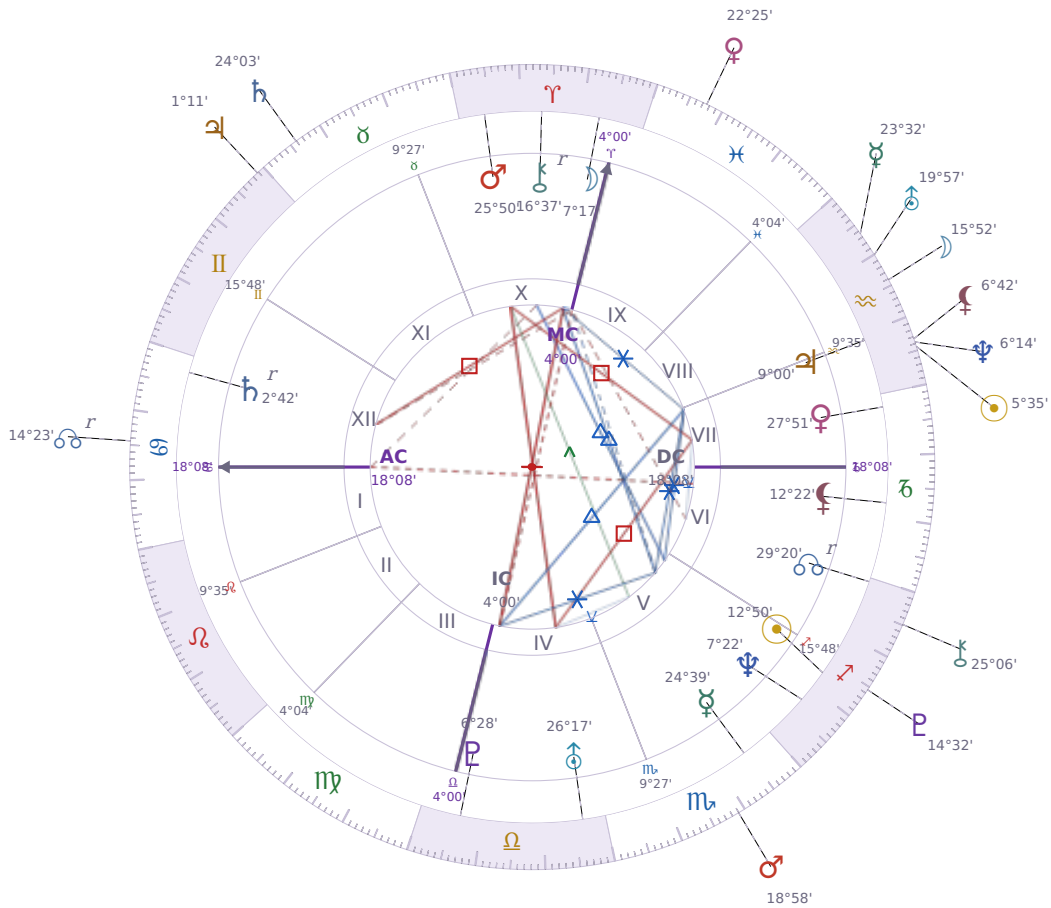

DAILY HOROSCOPE

Tyra Lynne Banks

American television personality, producer, and former model

♏ Sagittarius December 4, 1973 19:13 Inglewood

Thursday, 25 January 2001

TRANSITS FOR TODAY

☉ Sun	in ♒ Aquarius	5°35'07"
☾ Moon	in ♒ Aquarius	15°52'06"
☿ Mercury	in ♒ Aquarius	23°32'41"
♀ Venus	in ♊ Pisces	22°25'54"
♂ Mars	in ♏ Scorpio	18°58'13"
♃ Jupiter	in ♊ Gemini	1°11'15"
♄ Saturn	in ♉ Taurus	24°03'35"
♅ Uranus	in ♒ Aquarius	19°57'11"
♆ Neptune	in ♒ Aquarius	6°14'04"
♇ Pluto	in ♏ Sagittarius	14°32'43"
♁ Chiron	in ♏ Sagittarius	25°06'37"
♊ NNode	in ♋ Cancer Rx	14°23'18"
♋ Lilith	in ♒ Aquarius	6°42'54"

NATAL PLANETS

☉ Sun	in	♏ Sagittarius	12°50'42"	V
☾ Moon	in	♈ Aries	7°17'30"	X
☿ Mercury	in	♏ Scorpio	24°39'27"	V
♀ Venus	in	♑ Capricorn	27°51'59"	VII
♂ Mars	in	♈ Aries	25°50'47"	X
♃ Jupiter	in	♒ Aquarius	9°00'55"	VII
♄ Saturn	in	♋ Cancer	2°42'47"	XII Rx
♅ Uranus	in	♎ Libra	26°17'20"	IV
♆ Neptune	in	♏ Sagittarius	7°22'20"	V
♇ Pluto	in	♎ Libra	6°28'42"	IV
♁ Chiron	in	♈ Aries	16°37'11"	X Rx
♁ North Node	in	♏ Sagittarius	29°20'50"	VI Rx
♁ Lilith	in	♑ Capricorn	12°22'11"	VI

KEY DATE

♃ Jupiter stations Direct

Jupiter turning **direct again** means opportunities and decisions that felt stuck or unclear over the past months can finally move ahead with real momentum. What becomes **clearer now** is whether plans, applications, or deals are actually going to work — delays lift and you get actual answers instead of waiting. **Growth starts moving** in the areas where *Jupiter* sits in your chart, so watch for openings in money, work, relationships, or learning that were on pause during the retrograde.