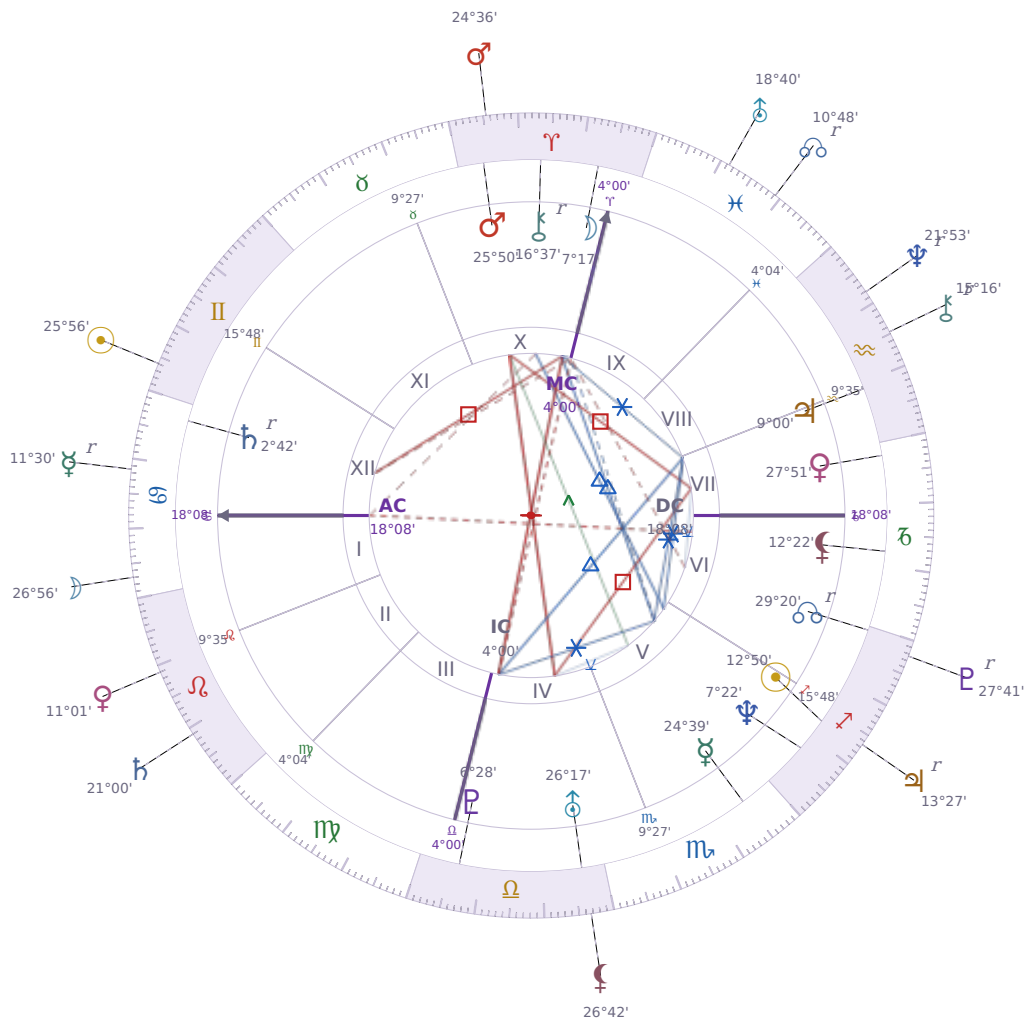

DAILY HOROSCOPE

## Tyra Lynne Banks

American television personality, producer, and former model

♏ Sagittarius December 4, 1973 19:13 Inglewood

Sunday, 17 June 2007

### TRANSITS FOR TODAY

☉ Sun	in ♊ Gemini	25°56'17"
☾ Moon	in ♋ Cancer	26°56'42"
☿ Mercury	in ♋ Cancer Rx	11°30'48"
♀ Venus	in ♌ Leo	11°01'11"
♂ Mars	in ♈ Aries	24°36'34"
♃ Jupiter	in ♏ Sagittarius Rx	13°27'38"
♄ Saturn	in ♌ Leo	21°00'12"