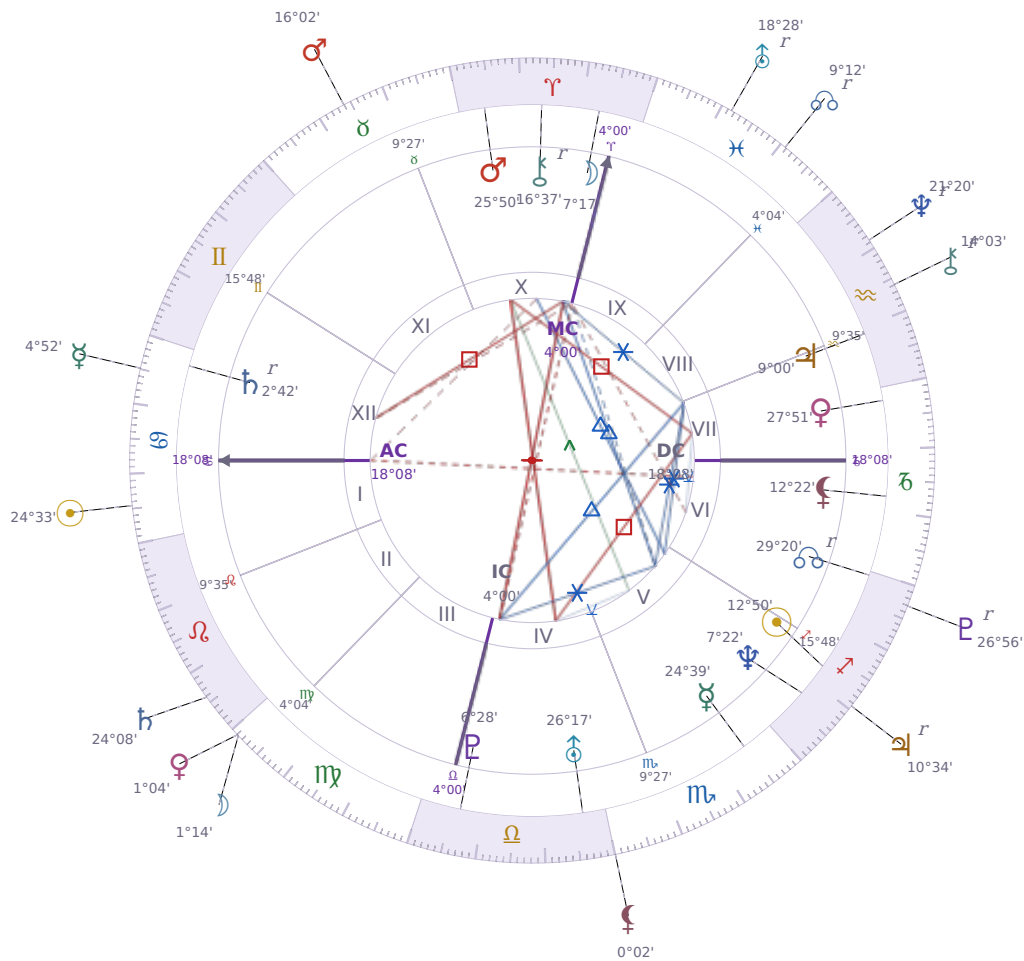

DAILY HOROSCOPE

Tyra Lynne Banks

American television personality, producer, and former model

♏ Sagittarius December 4, 1973 19:13 Inglewood

Tuesday, 17 July 2007

TRANSITS FOR TODAY

☉ Sun	in ♋ Cancer	24°33'05"
☾ Moon	in ♍ Virgo	1°14'28"
☿ Mercury	in ♋ Cancer	4°52'42"
♀ Venus	in ♍ Virgo	1°04'13"
♂ Mars	in ♉ Taurus	16°02'31"
♃ Jupiter	in ♏ Sagittarius Rx	10°34'21"
♄ Saturn	in ♌ Leo	24°08'30"

♅ Uranus	in ♋ Pisces Rx	18°28'11"
♆ Neptune	in ♒ Aquarius Rx	21°20'29"
♇ Pluto	in ♐ Sagittarius Rx	26°56'34"
♁ Chiron	in ♒ Aquarius Rx	14°03'37"
♁ NNode	in ♋ Pisces Rx	9°12'43"
♁ Lilith	in ♏ Scorpio	0°02'50"

NATAL PLANETS

☉ Sun	in ♐ Sagittarius	12°50'42"	V
☾ Moon	in ♈ Aries	7°17'30"	X
☿ Mercury	in ♏ Scorpio	24°39'27"	V
♀ Venus	in ♑ Capricorn	27°51'59"	VII
♂ Mars	in ♈ Aries	25°50'47"	X
♃ Jupiter	in ♒ Aquarius	9°00'55"	VII
♄ Saturn	in ♋ Cancer	2°42'47"	XII Rx
♅ Uranus	in ♎ Libra	26°17'20"	IV
♆ Neptune	in ♐ Sagittarius	7°22'20"	V
♇ Pluto	in ♎ Libra	6°28'42"	IV
♁ Chiron	in ♈ Aries	16°37'11"	X Rx
♁ North Node	in ♐ Sagittarius	29°20'50"	VI Rx
♁ Lilith	in ♑ Capricorn	12°22'11"	VI

KEY DATE

♁ Lilith enters ♏ Scorpio

Lilith in *Scorpio* brings a **sharper edge to how you speak up** about things you've kept quiet about before. In relationships and at work, people often notice they stop **softening their real opinions** to keep the peace, and conversations become more direct and sometimes uncomfortable. *Scorpio's* influence makes this transit less about dramatic rebellion and more about **refusing small compromises** — you'll see it in how you set boundaries around your time, money, and who gets access to your attention.