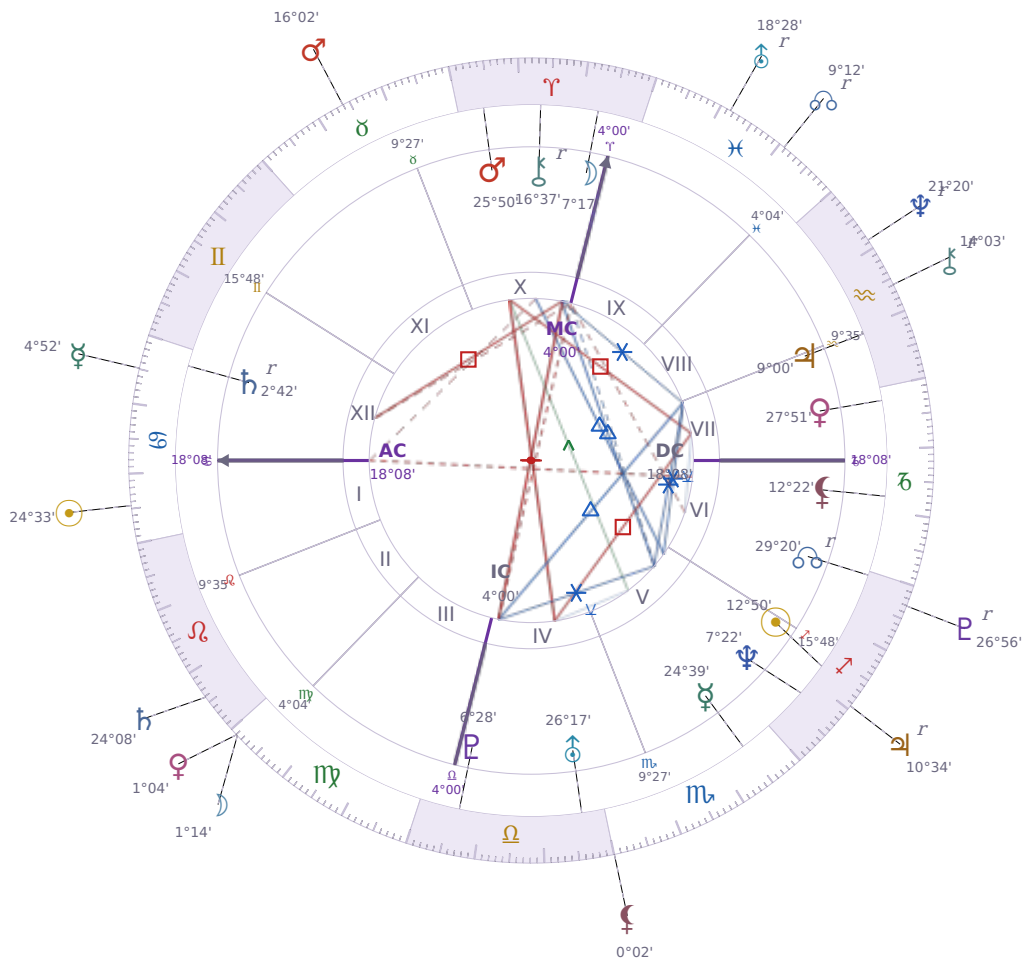

DAILY HOROSCOPE

Tyra Lynne Banks

American television personality, producer, and former model

♏ Sagittarius December 4, 1973 19:13 Inglewood

Tuesday, 17 July 2007

TRANSITS FOR TODAY

☉ Sun	in ♋ Cancer	24°33'05"
☾ Moon	in ♍ Virgo	1°14'28"
☿ Mercury	in ♋ Cancer	4°52'42"
♀ Venus	in ♍ Virgo	1°04'13"
♂ Mars	in ♉ Taurus	16°02'31"
♃ Jupiter	in ♏ Sagittarius Rx	10°34'21"
♄ Saturn	in ♌ Leo	24°08'30"

♅ Uranus	in ♋ Pisces Rx	18°28'11"
♆ Neptune	in ♒ Aquarius Rx	21°20'29"
♇ Pluto	in ♐ Sagittarius Rx	26°56'34"
♁ Chiron	in ♒ Aquarius Rx	14°03'37"
♁ NNode	in ♋ Pisces Rx	9°12'43"
♁ Lilith	in ♏ Scorpio	0°02'50"

NATAL PLANETS

☉ Sun	in ♐ Sagittarius	12°50'42"	V
☾ Moon	in ♈ Aries	7°17'30"	X
☿ Mercury	in ♏ Scorpio	24°39'27"	V
♀ Venus	in ♑ Capricorn	27°51'59"	VII
♂ Mars	in ♈ Aries	25°50'47"	X
♃ Jupiter	in ♒ Aquarius	9°00'55"	VII
♄ Saturn	in ♋ Cancer	2°42'47"	XII Rx
♅ Uranus	in ♎ Libra	26°17'20"	IV
♆ Neptune	in ♐ Sagittarius	7°22'20"	V
♇ Pluto	in ♎ Libra	6°28'42"	IV
♁ Chiron	in ♈ Aries	16°37'11"	X Rx
♁ North Node	in ♐ Sagittarius	29°20'50"	VI Rx
♁ Lilith	in ♑ Capricorn	12°22'11"	VI

KEY DATE

♁ Lilith enters ♏ Scorpio

Lilith in *Scorpio* brings a **sharper edge to how you speak up** about things you've kept quiet about before. In relationships and at work, people often notice they stop **softening their real opinions** to keep the peace, and conversations become more direct and sometimes uncomfortable. *Scorpio's* influence makes this transit less about dramatic rebellion and more about **refusing small compromises** — you'll see it in how you set boundaries around your time, money, and who gets access to your attention.