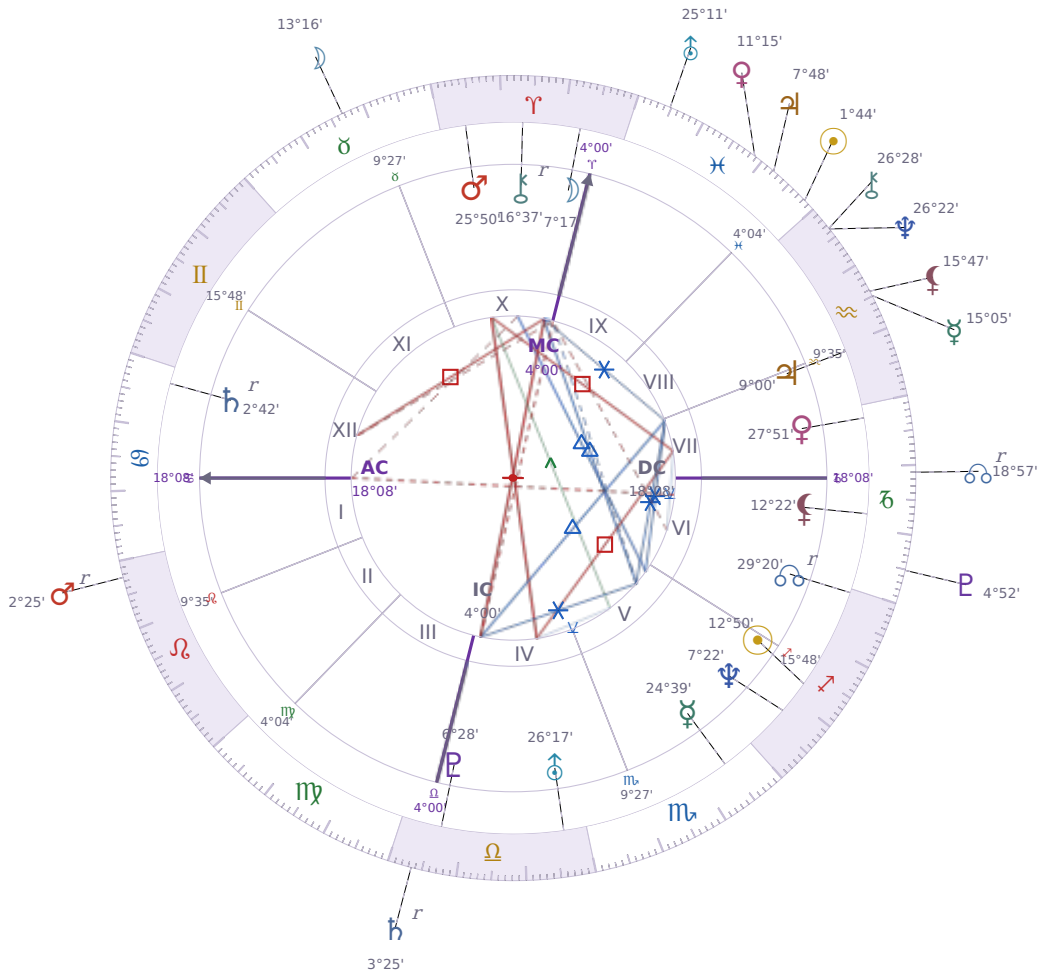

DAILY HOROSCOPE

Tyra Lynne Banks

American television personality, producer, and former model

♏ Sagittarius December 4, 1973 19:13 Inglewood

Saturday, 20 February 2010

TRANSITS FOR TODAY

☉ Sun	in ♓ Pisces	1°44'24"
☾ Moon	in ♉ Taurus	13°16'30"
☿ Mercury	in ♒ Aquarius	15°05'57"
♀ Venus	in ♓ Pisces	11°15'28"
♂ Mars	in ♌ Leo Rx	2°25'20"
♃ Jupiter	in ♓ Pisces	7°48'57"
♄ Saturn	in ♎ Libra Rx	3°25'47"
♅ Uranus	in ♓ Pisces	25°11'03"
♆ Neptune	in ♒ Aquarius	26°22'09"
♇ Pluto	in ♐ Capricorn	4°52'48"
♁ Chiron	in ♒ Aquarius	26°28'35"
♁ NNode	in ♐ Capricorn Rx	18°57'41"
♁ Lilith	in ♒ Aquarius	15°47'31"

## NATAL PLANETS

☉ Sun	in	♐ Sagittarius	12°50'42"	V
☾ Moon	in	♈ Aries	7°17'30"	X
☿ Mercury	in	♏ Scorpio	24°39'27"	V
♀ Venus	in	♑ Capricorn	27°51'59"	VII
♂ Mars	in	♈ Aries	25°50'47"	X
♃ Jupiter	in	♒ Aquarius	9°00'55"	VII
♄ Saturn	in	♋ Cancer	2°42'47"	XII Rx
♅ Uranus	in	♎ Libra	26°17'20"	IV
♆ Neptune	in	♐ Sagittarius	7°22'20"	V
♇ Pluto	in	♎ Libra	6°28'42"	IV
♁ Chiron	in	♈ Aries	16°37'11"	X Rx
♁ North Node	in	♐ Sagittarius	29°20'50"	VI Rx
♁ Lilith	in	♑ Capricorn	12°22'11"	VI

## KEY TRANSIT FACTORS

Saturday · ♄ Saturn

**Colors:** Violet

**Stone:** Obsidian

**Number:** 8