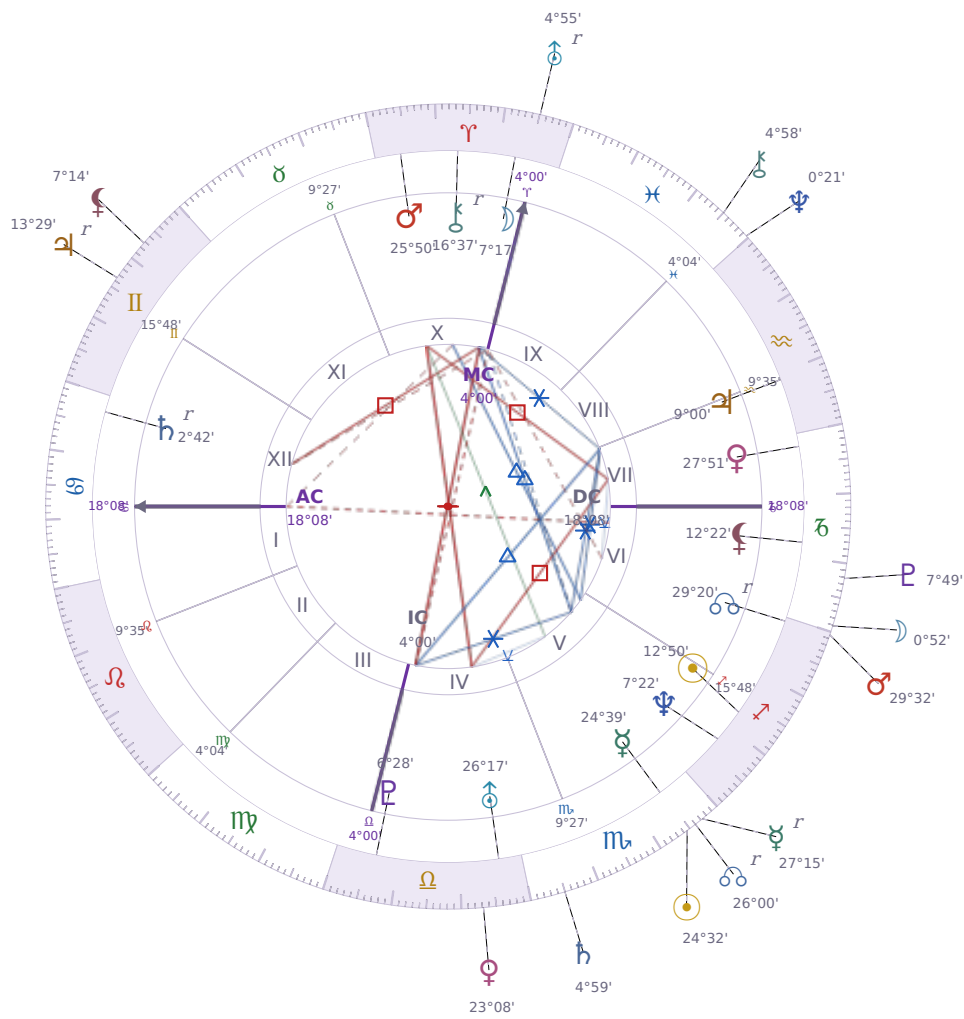

DAILY HOROSCOPE

**Tyra Lynne Banks**

American television personality, producer, and former model

♏ Sagittarius December 4, 1973 19:13 Inglewood

**Friday, 16 November 2012**

**TRANSITS FOR TODAY**

☉ Sun	in ♏ Scorpio	24°32'24"
☾ Moon	in ♐ Capricorn	0°52'26"
☿ Mercury	in ♏ Scorpio Rx	27°16'00"
♀ Venus	in ♎ Libra	23°08'53"
♂ Mars	in ♏ Sagittarius	29°32'27"
♃ Jupiter	in ♊ Gemini Rx	13°29'01"
♄ Saturn	in ♏ Scorpio	4°59'01"

♅ Uranus	in ♈ Aries Rx	4°55'01"
♆ Neptune	in ♋ Pisces	0°21'59"
♇ Pluto	in ♏ Capricorn	7°49'30"
♁ Chiron	in ♋ Pisces	4°58'51"
♁ NNode	in ♏ Scorpio Rx	26°00'24"
♁ Lilith	in ♊ Gemini	7°14'36"

## NATAL PLANETS

☉ Sun	in ♐ Sagittarius	12°50'42"	V
☾ Moon	in ♈ Aries	7°17'30"	X
☿ Mercury	in ♏ Scorpio	24°39'27"	V
♀ Venus	in ♏ Capricorn	27°51'59"	VII
♂ Mars	in ♈ Aries	25°50'47"	X
♃ Jupiter	in ♒ Aquarius	9°00'55"	VII
♄ Saturn	in ♋ Cancer	2°42'47"	XII Rx
♅ Uranus	in ♎ Libra	26°17'20"	IV
♆ Neptune	in ♐ Sagittarius	7°22'20"	V
♇ Pluto	in ♎ Libra	6°28'42"	IV
♁ Chiron	in ♈ Aries	16°37'11"	X Rx
♁ North Node	in ♐ Sagittarius	29°20'50"	VI Rx
♁ Lilith	in ♏ Capricorn	12°22'11"	VI

## KEY TRANSIT FACTORS