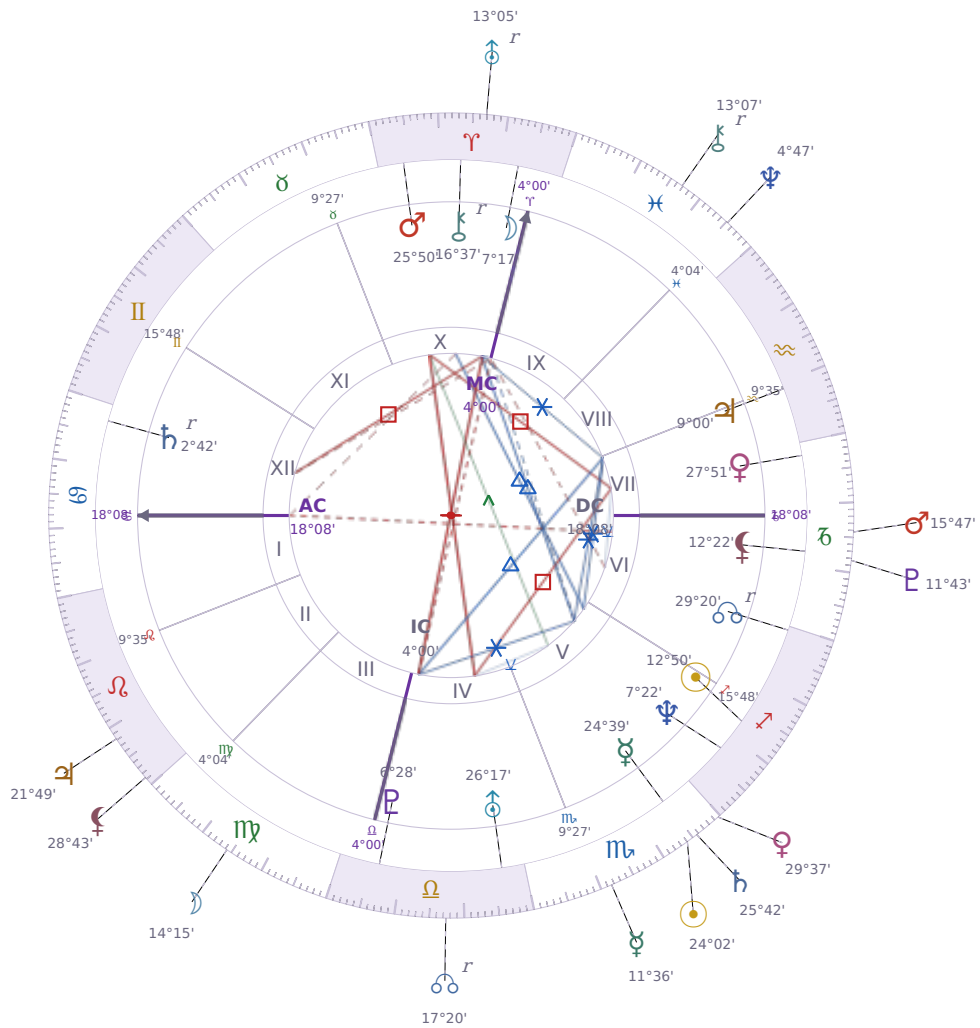

DAILY HOROSCOPE

Tyra Lynne Banks

American television personality, producer, and former model

♏ Sagittarius December 4, 1973 19:13 Inglewood

Sunday, 16 November 2014

TRANSITS FOR TODAY

☉ Sun	in ♏ Scorpio	24°02'39"
☾ Moon	in ♍ Virgo	14°15'43"
☿ Mercury	in ♏ Scorpio	11°36'13"
♀ Venus	in ♏ Scorpio	29°37'51"
♂ Mars	in ♐ Capricorn	15°47'30"
♃ Jupiter	in ♌ Leo	21°49'47"
♄ Saturn	in ♏ Scorpio	25°42'18"

♅ Uranus	in ♈ Aries Rx	13°05'00"
♆ Neptune	in ♋ Pisces	4°47'55"
♇ Pluto	in ♏ Capricorn	11°43'47"
♁ Chiron	in ♋ Pisces Rx	13°07'26"
♊ NNode	in ♎ Libra Rx	17°20'52"
♁ Lilith	in ♌ Leo	28°43'27"

NATAL PLANETS

☉ Sun	in ♐ Sagittarius	12°50'42"	V
☾ Moon	in ♈ Aries	7°17'30"	X
☿ Mercury	in ♏ Scorpio	24°39'27"	V
♀ Venus	in ♏ Capricorn	27°51'59"	VII
♂ Mars	in ♈ Aries	25°50'47"	X
♃ Jupiter	in ♒ Aquarius	9°00'55"	VII
♄ Saturn	in ♋ Cancer	2°42'47"	XII Rx
♅ Uranus	in ♎ Libra	26°17'20"	IV
♆ Neptune	in ♐ Sagittarius	7°22'20"	V
♇ Pluto	in ♎ Libra	6°28'42"	IV
♁ Chiron	in ♈ Aries	16°37'11"	X Rx
♊ North Node	in ♐ Sagittarius	29°20'50"	VI Rx
♁ Lilith	in ♏ Capricorn	12°22'11"	VI