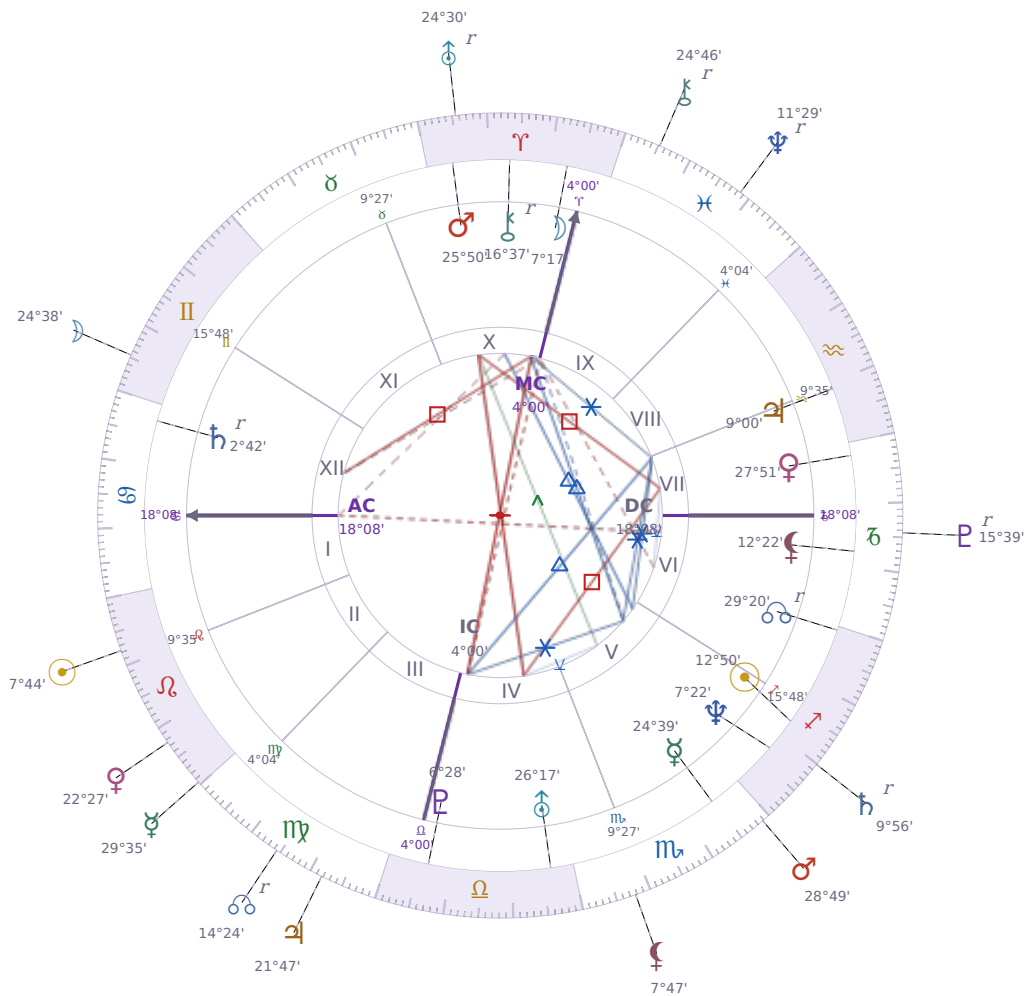

DAILY HOROSCOPE

Tyra Lynne Banks

American television personality, producer, and former model

♏ Sagittarius December 4, 1973 19:13 Inglewood

Saturday, 30 July 2016

TRANSITS FOR TODAY

☉ Sun	in ♌ Leo	7°44'35"
☾ Moon	in ♊ Gemini	24°38'23"
☿ Mercury	in ♌ Leo	29°35'33"
♀ Venus	in ♌ Leo	22°27'00"
♂ Mars	in ♏ Scorpio	28°49'19"
♃ Jupiter	in ♍ Virgo	21°47'51"
♄ Saturn	in ♐ Sagittarius Rx	9°56'05"

♅ Uranus	in ♈ Aries Rx	24°30'27"
♆ Neptune	in ♓ Pisces Rx	11°29'55"
♇ Pluto	in ♑ Capricorn Rx	15°39'59"
♁ Chiron	in ♓ Pisces Rx	24°46'51"
♁ NNode	in ♍ Virgo Rx	14°24'31"
♁ Lilith	in ♏ Scorpio	7°47'23"

NATAL PLANETS

☉ Sun	in ♐ Sagittarius	12°50'42"	V
☾ Moon	in ♈ Aries	7°17'30"	X
☿ Mercury	in ♏ Scorpio	24°39'27"	V
♀ Venus	in ♑ Capricorn	27°51'59"	VII
♂ Mars	in ♈ Aries	25°50'47"	X
♃ Jupiter	in ♒ Aquarius	9°00'55"	VII
♄ Saturn	in ♋ Cancer	2°42'47"	XII Rx
♅ Uranus	in ♎ Libra	26°17'20"	IV
♆ Neptune	in ♐ Sagittarius	7°22'20"	V
♇ Pluto	in ♎ Libra	6°28'42"	IV
♁ Chiron	in ♈ Aries	16°37'11"	X Rx
♁ North Node	in ♐ Sagittarius	29°20'50"	VI Rx
♁ Lilith	in ♑ Capricorn	12°22'11"	VI

Saturday · ♄ Saturn

Colors: Violet

Stone: Obsidian

Number: 8