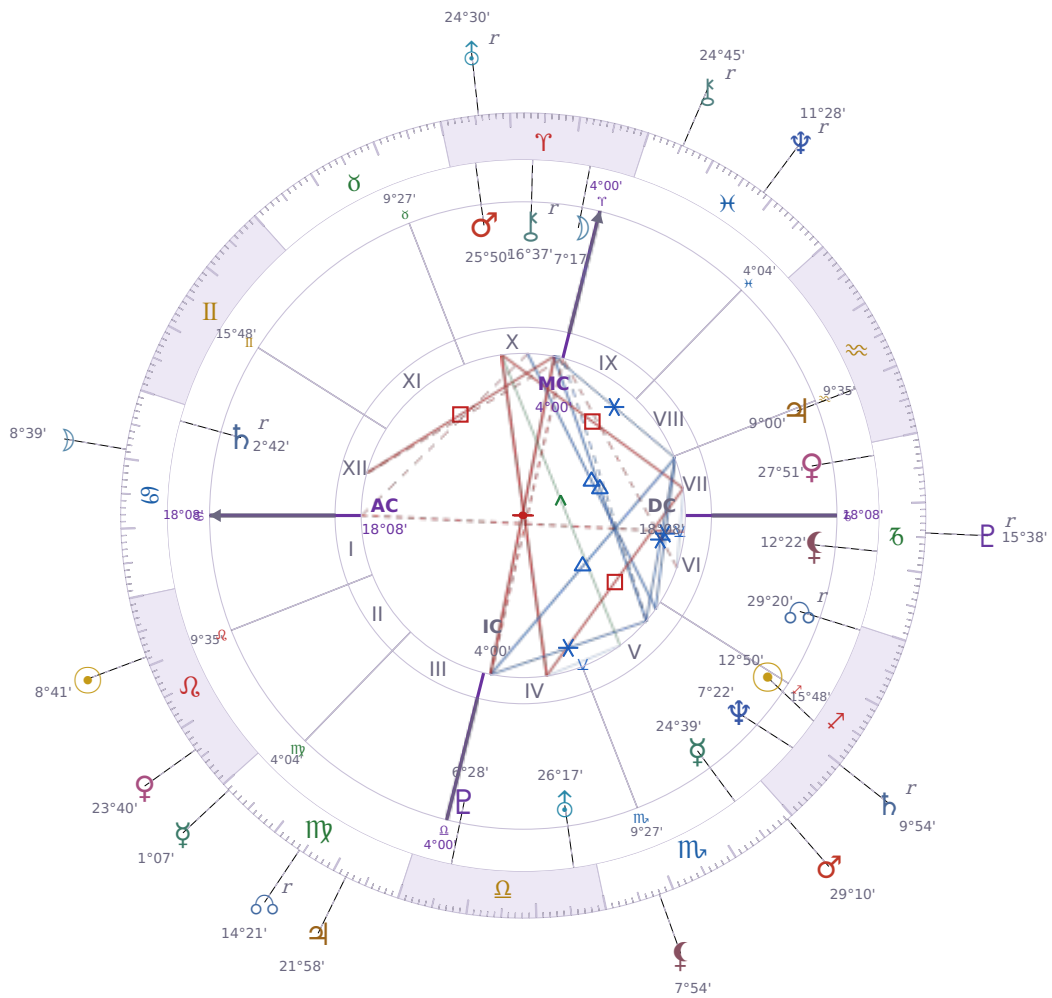

DAILY HOROSCOPE

Tyra Lynne Banks

American television personality, producer, and former model

♏ Sagittarius December 4, 1973 19:13 Inglewood

Sunday, 31 July 2016

TRANSITS FOR TODAY

☉ Sun	in ♌ Leo	8°41'59"
☾ Moon	in ♋ Cancer	8°39'42"
☿ Mercury	in ♍ Virgo	1°07'58"
♀ Venus	in ♌ Leo	23°40'45"
♂ Mars	in ♏ Scorpio	29°10'32"
♃ Jupiter	in ♍ Virgo	21°58'46"
♄ Saturn	in ♏ Sagittarius Rx	9°54'48"

♅ Uranus	in ♈ Aries Rx	24°30'24"
♆ Neptune	in ♋ Pisces Rx	11°28'37"
♇ Pluto	in ♄ Capricorn Rx	15°38'38"
♁ Chiron	in ♋ Pisces Rx	24°45'11"
♁ NNode	in ♍ Virgo Rx	14°21'20"
♁ Lilith	in ♏ Scorpio	7°54'05"

NATAL PLANETS

☉ Sun	in ♐ Sagittarius	12°50'42"	V
☾ Moon	in ♈ Aries	7°17'30"	X
☿ Mercury	in ♏ Scorpio	24°39'27"	V
♀ Venus	in ♄ Capricorn	27°51'59"	VII
♂ Mars	in ♈ Aries	25°50'47"	X
♃ Jupiter	in ♒ Aquarius	9°00'55"	VII
♄ Saturn	in ♋ Cancer	2°42'47"	XII Rx
♅ Uranus	in ♎ Libra	26°17'20"	IV
♆ Neptune	in ♐ Sagittarius	7°22'20"	V
♇ Pluto	in ♎ Libra	6°28'42"	IV
♁ Chiron	in ♈ Aries	16°37'11"	X Rx
♁ North Node	in ♐ Sagittarius	29°20'50"	VI Rx
♁ Lilith	in ♄ Capricorn	12°22'11"	VI