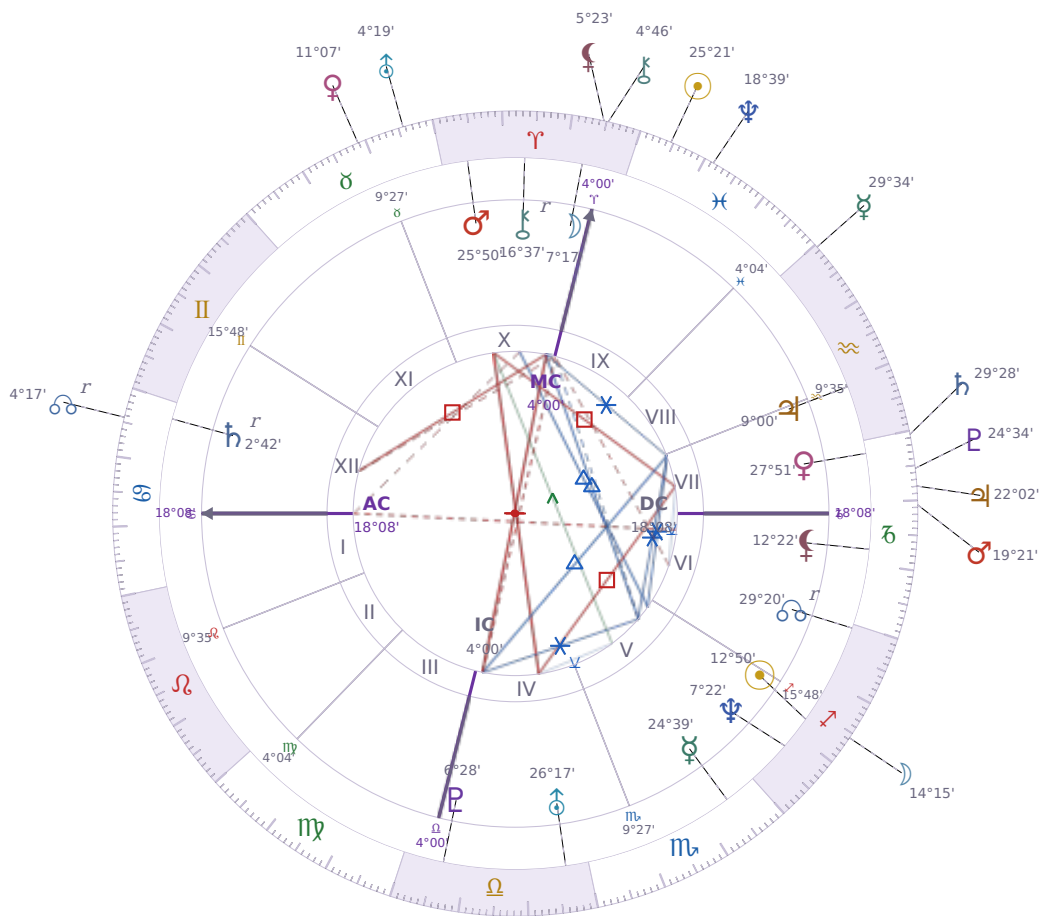

DAILY HOROSCOPE

Tyra Lynne Banks

American television personality, producer, and former model

♏ Sagittarius December 4, 1973 19:13 Inglewood

Sunday, 15 March 2020

TRANSITS FOR TODAY

☉ Sun	in ♓ Pisces	25°21'49"
☾ Moon	in ♏ Sagittarius	14°15'49"
☿ Mercury	in ♒ Aquarius	29°34'30"
♀ Venus	in ♉ Taurus	11°07'44"
♂ Mars	in ♐ Capricorn	19°21'21"
♃ Jupiter	in ♐ Capricorn	22°02'39"
♄ Saturn	in ♐ Capricorn	29°28'27"

♅ Uranus	in ♉ Taurus	4°19'23"
♆ Neptune	in ♋ Pisces	18°39'35"
♇ Pluto	in ♏ Capricorn	24°34'53"
♁ Chiron	in ♈ Aries	4°46'11"
♊ NNode	in ♋ Cancer Rx	4°17'39"
♁ Lilith	in ♈ Aries	5°23'57"

NATAL PLANETS

☉ Sun	in ♐ Sagittarius	12°50'42"	V
☾ Moon	in ♈ Aries	7°17'30"	X
☿ Mercury	in ♏ Scorpio	24°39'27"	V
♀ Venus	in ♏ Capricorn	27°51'59"	VII
♂ Mars	in ♈ Aries	25°50'47"	X
♃ Jupiter	in ♒ Aquarius	9°00'55"	VII
♄ Saturn	in ♋ Cancer	2°42'47"	XII Rx
♅ Uranus	in ♎ Libra	26°17'20"	IV
♆ Neptune	in ♐ Sagittarius	7°22'20"	V
♇ Pluto	in ♎ Libra	6°28'42"	IV
♁ Chiron	in ♈ Aries	16°37'11"	X Rx
♊ North Node	in ♐ Sagittarius	29°20'50"	VI Rx
♁ Lilith	in ♏ Capricorn	12°22'11"	VI

KEY TRANSIT FACTORS

☉ Sun * Sextile ♃ Jupiter ★

These days you feel more **willing to take reasonable risks** and try things you've been putting off. People around you seem more generous with their time and help, making it easier to move forward on practical goals. This period brings a straightforward boost to your confidence without the pressure to overcommit or perform.

* = natal resonance — this transit echoes your birth chart, amplifying its influence

LUNAR DAY

Moon in ♐ Sagittarius · Day 22 / 30 · Waning Gibbous

Restlessness with routine increases during this transit, and the desire to break out of familiar patterns grows. Opinions get expressed more freely and with less filtering for the next day or two.