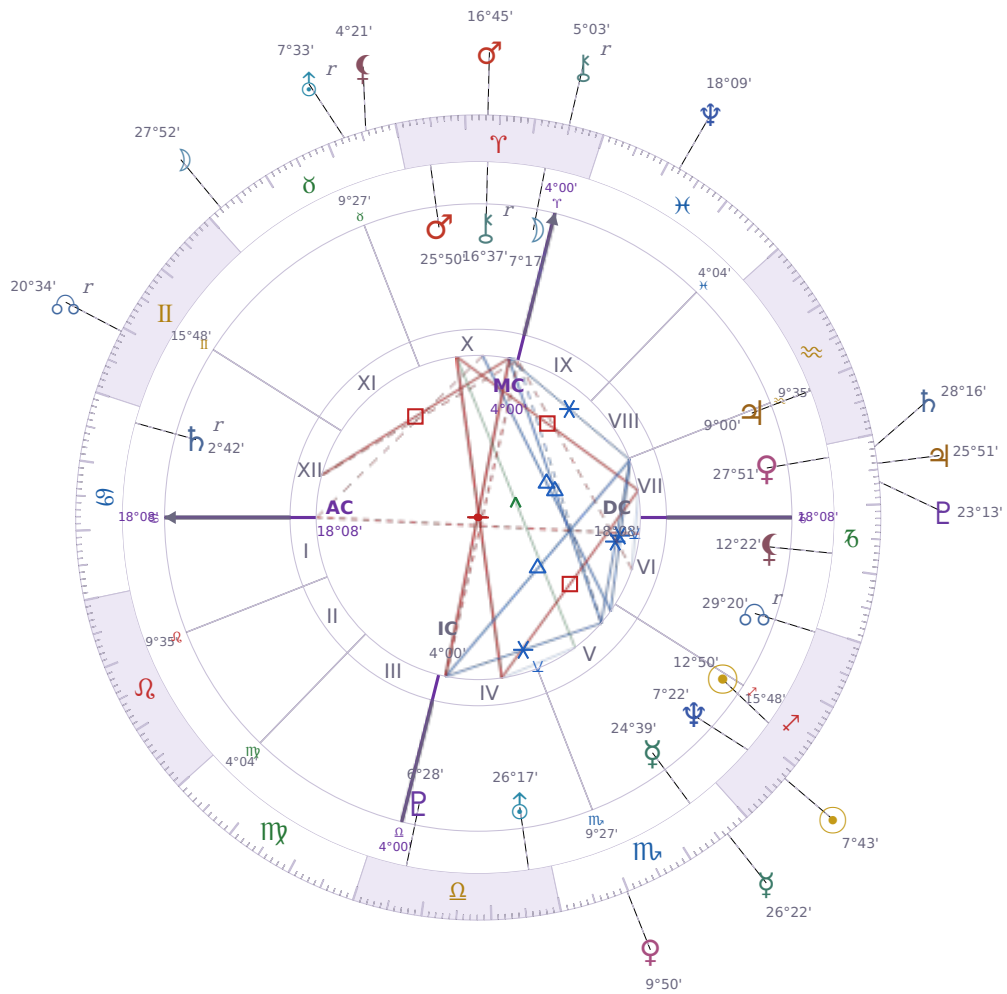

DAILY HOROSCOPE

Tyra Lynne Banks

American television personality, producer, and former model

♏ Sagittarius December 4, 1973 19:13 Inglewood

Sunday, 29 November 2020

TRANSITS FOR TODAY

☉ Sun	in ♏ Sagittarius	7°43'36"
☾ Moon	in ♉ Taurus	27°52'12"
☿ Mercury	in ♏ Scorpio	26°22'26"
♀ Venus	in ♏ Scorpio	9°50'31"
♂ Mars	in ♈ Aries	16°45'28"
♃ Jupiter	in ♐ Capricorn	25°51'17"
♄ Saturn	in ♐ Capricorn	28°16'12"

♅ Uranus	in ♉ Taurus Rx	7°34'00"
♆ Neptune	in ♓ Pisces	18°09'46"
♇ Pluto	in ♑ Capricorn	23°13'48"
♁ Chiron	in ♈ Aries Rx	5°03'53"
♊ NNode	in ♊ Gemini Rx	20°34'43"
♁ Lilith	in ♉ Taurus	4°21'49"

NATAL PLANETS

☉ Sun	in ♐ Sagittarius	12°50'42"	V
☾ Moon	in ♈ Aries	7°17'30"	X
☿ Mercury	in ♏ Scorpio	24°39'27"	V
♀ Venus	in ♑ Capricorn	27°51'59"	VII
♂ Mars	in ♈ Aries	25°50'47"	X
♃ Jupiter	in ♒ Aquarius	9°00'55"	VII
♄ Saturn	in ♋ Cancer	2°42'47"	XII Rx
♅ Uranus	in ♎ Libra	26°17'20"	IV
♆ Neptune	in ♐ Sagittarius	7°22'20"	V
♇ Pluto	in ♎ Libra	6°28'42"	IV
♁ Chiron	in ♈ Aries	16°37'11"	X Rx
♊ North Node	in ♐ Sagittarius	29°20'50"	VI Rx
♁ Lilith	in ♑ Capricorn	12°22'11"	VI

★ = natal resonance — this transit echoes your birth chart, amplifying its influence

LUNAR DAY

Moon in ♉ Taurus · Day 14 / 30 · Waxing Gibbous

The pace slows considerably during this transit as comfort and familiar surroundings take priority over efficiency. Resistance to change hardens, and any disruption to routine tends to provoke stubborn pushback.