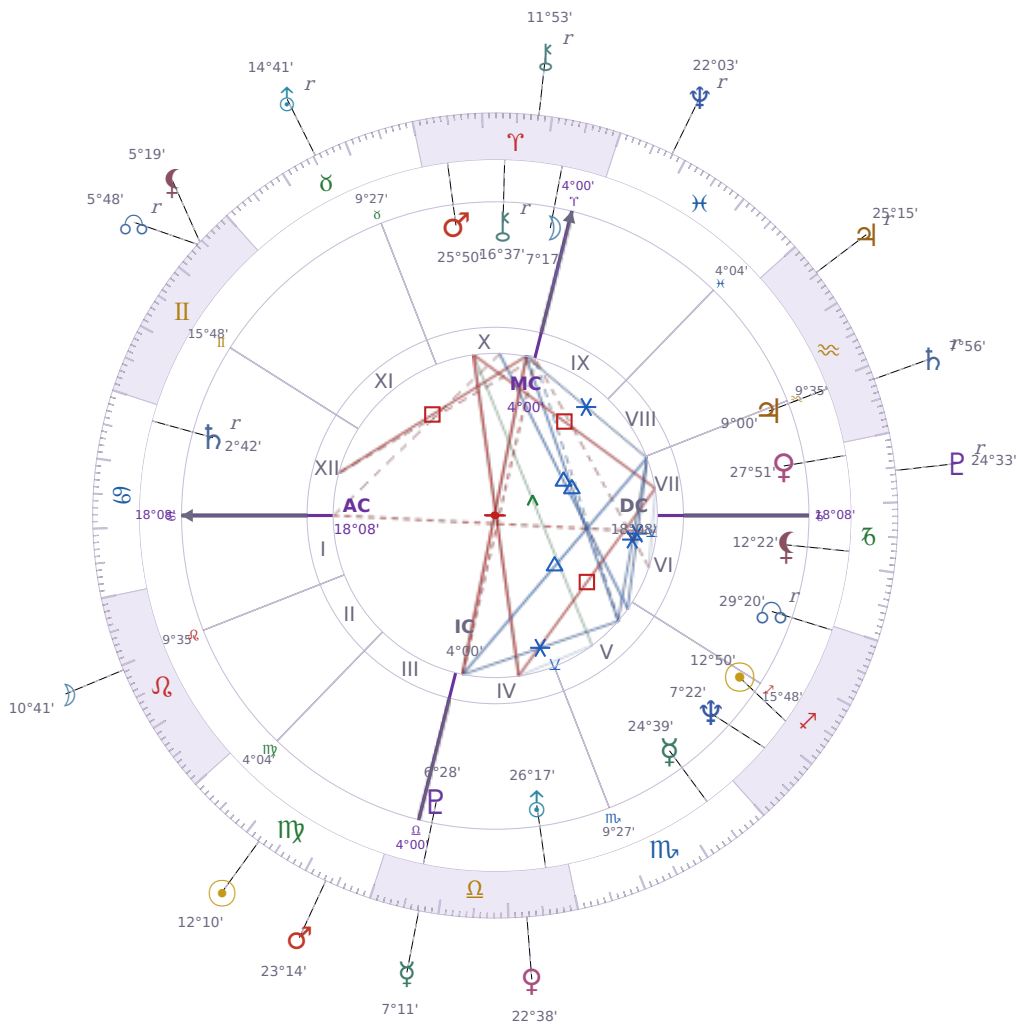

DAILY HOROSCOPE

Tyra Lynne Banks

American television personality, producer, and former model

♏ Sagittarius December 4, 1973 19:13 Inglewood

Saturday, 4 September 2021

TRANSITS FOR TODAY

☉ Sun	in ♍ Virgo	12°10'30"
☽ Moon	in ♌ Leo	10°41'13"
☿ Mercury	in ♎ Libra	7°11'01"
♀ Venus	in ♎ Libra	22°38'27"
♂ Mars	in ♍ Virgo	23°14'02"
♃ Jupiter	in ♒ Aquarius Rx	25°15'19"
♄ Saturn	in ♒ Aquarius Rx	7°56'12"

♅ Uranus	in ♉ Taurus Rx	14°41'42"
♆ Neptune	in ♓ Pisces Rx	22°03'25"
♇ Pluto	in ♑ Capricorn Rx	24°33'15"
♁ Chiron	in ♈ Aries Rx	11°53'44"
♊ NNode	in ♊ Gemini Rx	5°48'20"
♁ Lilith	in ♊ Gemini	5°19'56"

## NATAL PLANETS

☉ Sun	in ♏ Sagittarius	12°50'42"	V
☾ Moon	in ♈ Aries	7°17'30"	X
☿ Mercury	in ♏ Scorpio	24°39'27"	V
♀ Venus	in ♑ Capricorn	27°51'59"	VII
♂ Mars	in ♈ Aries	25°50'47"	X
♃ Jupiter	in ♒ Aquarius	9°00'55"	VII
♄ Saturn	in ♋ Cancer	2°42'47"	XII Rx
♅ Uranus	in ♎ Libra	26°17'20"	IV
♆ Neptune	in ♏ Sagittarius	7°22'20"	V
♇ Pluto	in ♎ Libra	6°28'42"	IV
♁ Chiron	in ♈ Aries	16°37'11"	X Rx
♊ North Node	in ♏ Sagittarius	29°20'50"	VI Rx
♁ Lilith	in ♑ Capricorn	12°22'11"	VI

## KEY TRANSIT FACTORS