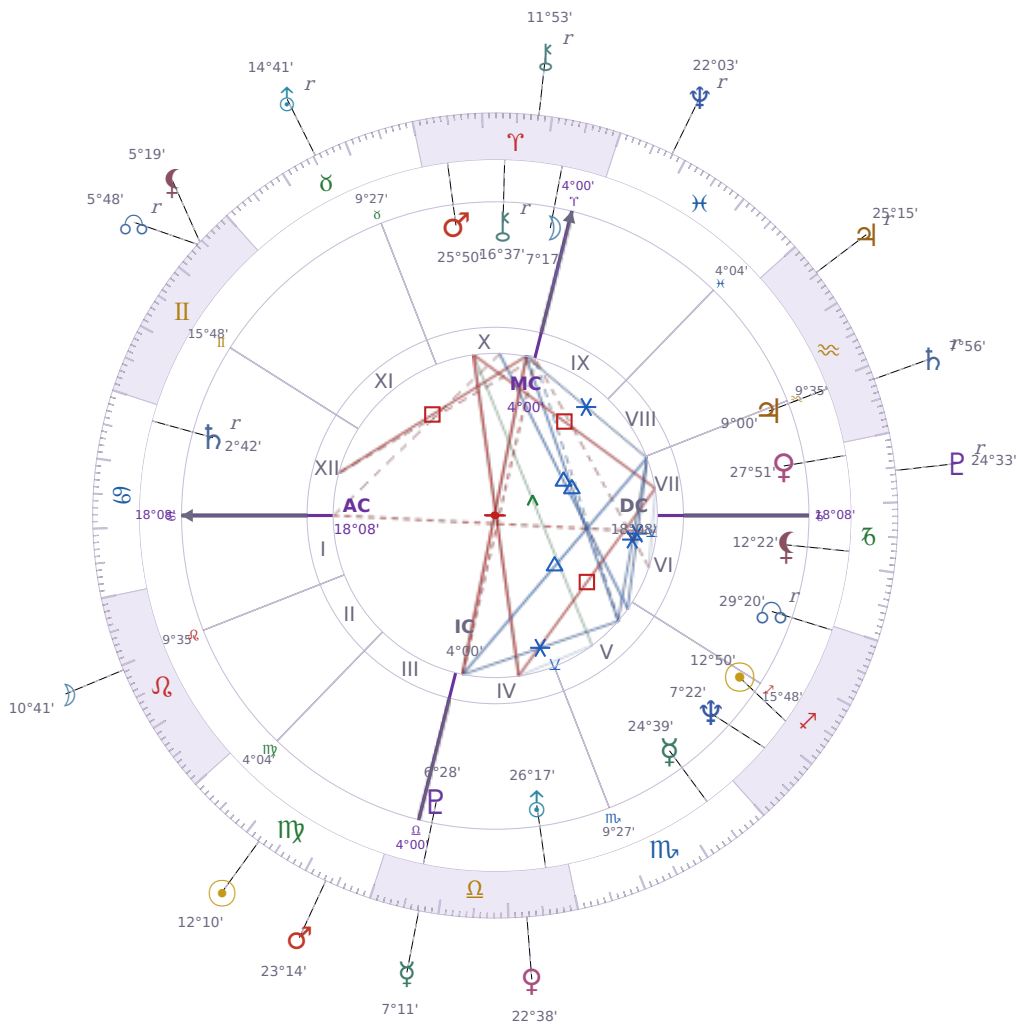

DAILY HOROSCOPE

Tyra Lynne Banks

American television personality, producer, and former model

♏ Sagittarius December 4, 1973 19:13 Inglewood

Saturday, 4 September 2021

TRANSITS FOR TODAY

☉ Sun	in ♍ Virgo	12°10'30"
☾ Moon	in ♌ Leo	10°41'13"
☿ Mercury	in ♌ Libra	7°11'01"
♀ Venus	in ♌ Libra	22°38'27"
♂ Mars	in ♍ Virgo	23°14'02"
♃ Jupiter	in ♒ Aquarius Rx	25°15'19"
♄ Saturn	in ♒ Aquarius Rx	7°56'12"

♅ Uranus	in ♉ Taurus Rx	14°41'42"
♆ Neptune	in ♋ Pisces Rx	22°03'25"
♇ Pluto	in ♑ Capricorn Rx	24°33'15"
♁ Chiron	in ♈ Aries Rx	11°53'44"
♊ NNode	in ♊ Gemini Rx	5°48'20"
♁ Lilith	in ♊ Gemini	5°19'56"

## NATAL PLANETS

☉ Sun	in ♏ Sagittarius	12°50'42"	V
☾ Moon	in ♈ Aries	7°17'30"	X
☿ Mercury	in ♏ Scorpio	24°39'27"	V
♀ Venus	in ♑ Capricorn	27°51'59"	VII
♂ Mars	in ♈ Aries	25°50'47"	X
♃ Jupiter	in ♒ Aquarius	9°00'55"	VII
♄ Saturn	in ♋ Cancer	2°42'47"	XII Rx
♅ Uranus	in ♎ Libra	26°17'20"	IV
♆ Neptune	in ♏ Sagittarius	7°22'20"	V
♇ Pluto	in ♎ Libra	6°28'42"	IV
♁ Chiron	in ♈ Aries	16°37'11"	X Rx
♊ North Node	in ♏ Sagittarius	29°20'50"	VI Rx
♁ Lilith	in ♑ Capricorn	12°22'11"	VI

## KEY TRANSIT FACTORS