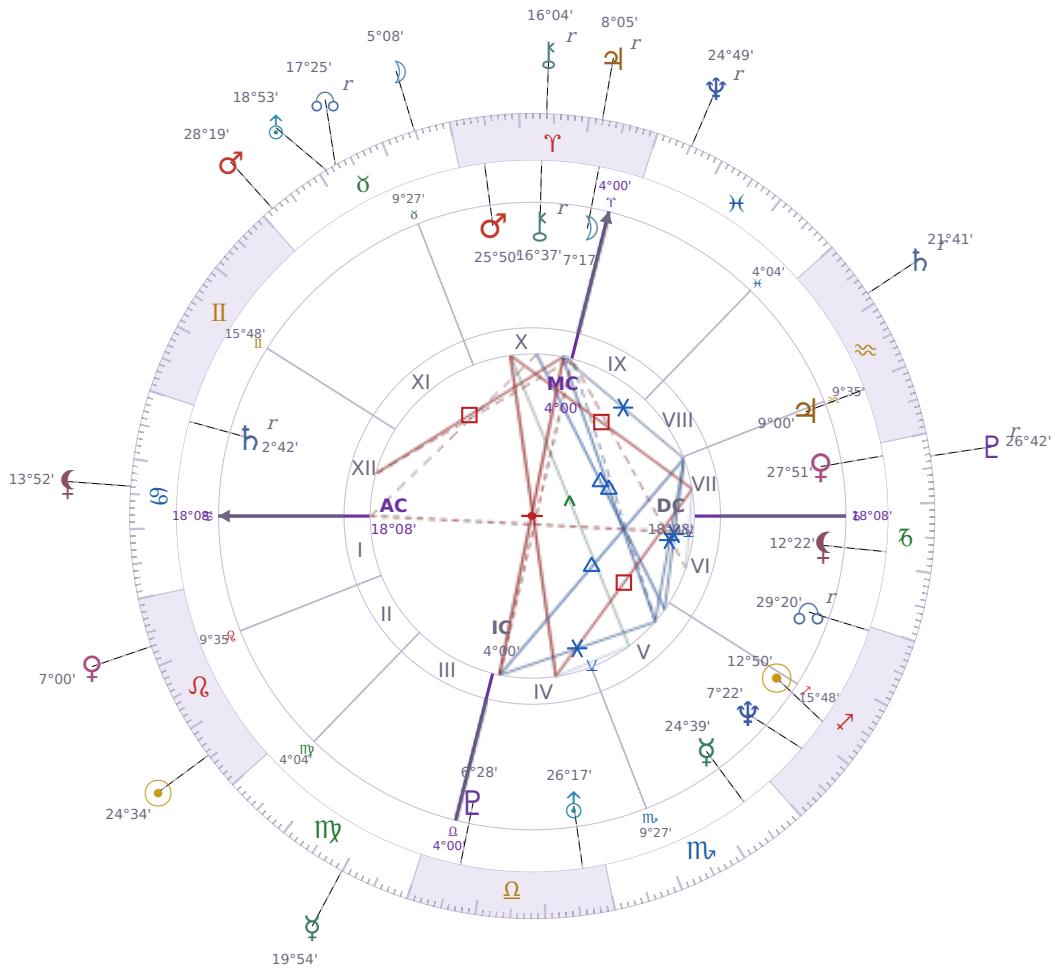

DAILY HOROSCOPE

Tyra Lynne Banks

American television personality, producer, and former model

♏ Sagittarius December 4, 1973 19:13 Inglewood

Wednesday, 17 August 2022

TRANSITS FOR TODAY

☉ Sun	in ♌ Leo	24°34'30"
☾ Moon	in ♉ Taurus	5°08'43"
☿ Mercury	in ♍ Virgo	19°54'27"
♀ Venus	in ♌ Leo	7°00'40"
♂ Mars	in ♉ Taurus	28°19'38"
♃ Jupiter	in ♈ Aries Rx	8°05'20"
♄ Saturn	in ♒ Aquarius Rx	21°41'29"
♅ Uranus	in ♉ Taurus	18°54'00"
♆ Neptune	in ♏ Pisces Rx	24°49'07"
♇ Pluto	in ♐ Capricorn Rx	26°42'32"
♆ Chiron	in ♈ Aries Rx	16°04'51"
♁ NNode	in ♉ Taurus Rx	17°25'53"
♁ Lilith	in ♋ Cancer	13°52'55"

## NATAL PLANETS

☉ Sun	in	♐ Sagittarius	12°50'42"	V
☾ Moon	in	♈ Aries	7°17'30"	X
☿ Mercury	in	♏ Scorpio	24°39'27"	V
♀ Venus	in	♑ Capricorn	27°51'59"	VII
♂ Mars	in	♈ Aries	25°50'47"	X
♃ Jupiter	in	♒ Aquarius	9°00'55"	VII
♄ Saturn	in	♋ Cancer	2°42'47"	XII Rx
♅ Uranus	in	♎ Libra	26°17'20"	IV
♆ Neptune	in	♐ Sagittarius	7°22'20"	V
♇ Pluto	in	♎ Libra	6°28'42"	IV
♁ Chiron	in	♈ Aries	16°37'11"	X Rx
♊ North Node	in	♐ Sagittarius	29°20'50"	VI Rx
♁ Lilith	in	♑ Capricorn	12°22'11"	VI

## KEY TRANSIT FACTORS