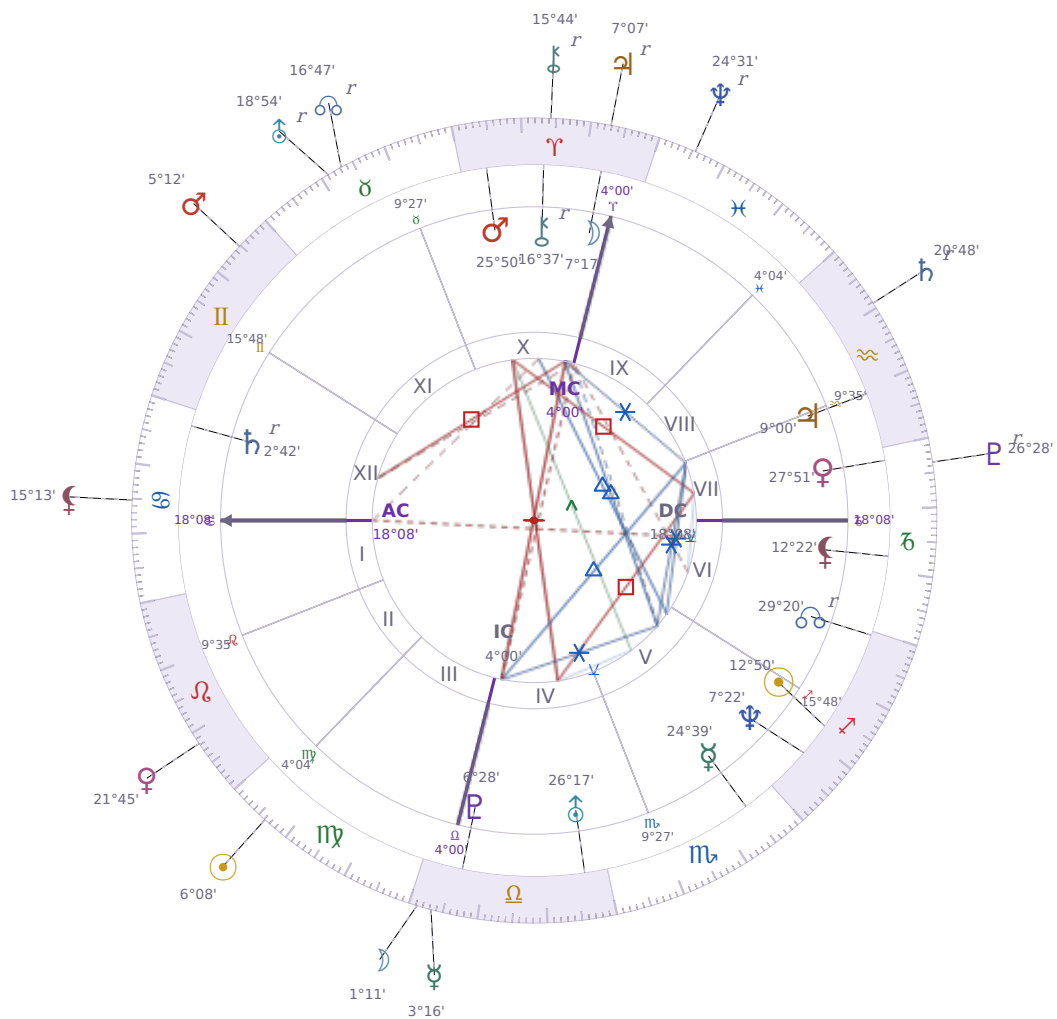

DAILY HOROSCOPE

Tyra Lynne Banks

American television personality, producer, and former model

♏ Sagittarius December 4, 1973 19:13 Inglewood

Monday, 29 August 2022

TRANSITS FOR TODAY

☉ Sun	in ♍ Virgo	6°08'32"
☾ Moon	in ♎ Libra	1°11'58"
☿ Mercury	in ♎ Libra	3°16'35"
♀ Venus	in ♌ Leo	21°45'53"
♂ Mars	in ♊ Gemini	5°12'14"
♃ Jupiter	in ♈ Aries Rx	7°07'28"
♄ Saturn	in ♒ Aquarius Rx	20°48'42"