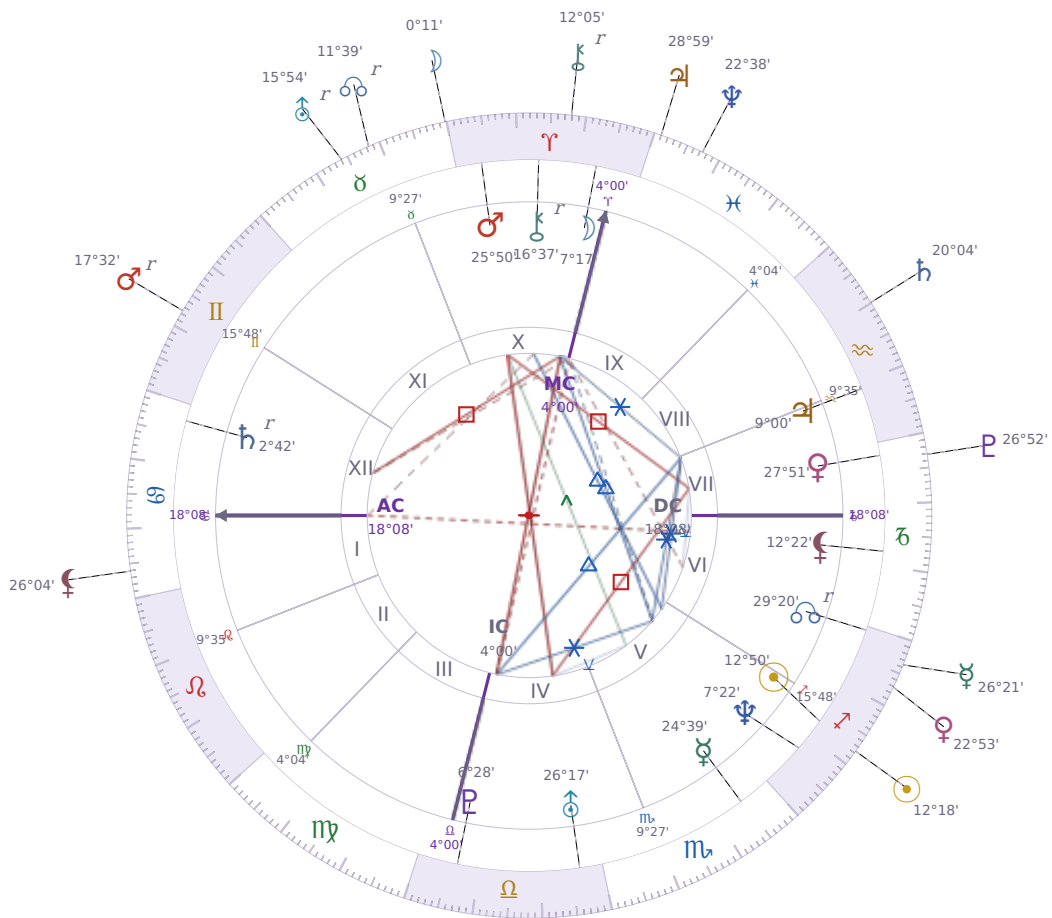

DAILY HOROSCOPE

Tyra Lynne Banks

American television personality, producer, and former model

♏ Sagittarius December 4, 1973 19:13 Inglewood

Sunday, 4 December 2022

TRANSITS FOR TODAY

☉ Sun	in ♏ Sagittarius	12°18'16"
☾ Moon	in ♉ Taurus	0°11'48"
☿ Mercury	in ♏ Sagittarius	26°21'42"
♀ Venus	in ♏ Sagittarius	22°53'44"
♂ Mars	in ♊ Gemini Rx	17°32'17"
♃ Jupiter	in ♓ Pisces	28°59'28"
♄ Saturn	in ♒ Aquarius	20°04'51"

♅ Uranus	in ♉ Taurus Rx	15°54'56"
♆ Neptune	in ♓ Pisces	22°38'42"
♇ Pluto	in ♑ Capricorn	26°52'02"
♁ Chiron	in ♈ Aries Rx	12°05'56"
♁ NNode	in ♉ Taurus Rx	11°39'34"
♁ Lilith	in ♋ Cancer	26°04'17"

## NATAL PLANETS

☉ Sun	in ♐ Sagittarius	12°50'42"	V
☾ Moon	in ♈ Aries	7°17'30"	X
☿ Mercury	in ♏ Scorpio	24°39'27"	V
♀ Venus	in ♑ Capricorn	27°51'59"	VII
♂ Mars	in ♈ Aries	25°50'47"	X
♃ Jupiter	in ♒ Aquarius	9°00'55"	VII
♄ Saturn	in ♋ Cancer	2°42'47"	XII Rx
♅ Uranus	in ♎ Libra	26°17'20"	IV
♆ Neptune	in ♐ Sagittarius	7°22'20"	V
♇ Pluto	in ♎ Libra	6°28'42"	IV
♁ Chiron	in ♈ Aries	16°37'11"	X Rx
♁ North Node	in ♐ Sagittarius	29°20'50"	VI Rx
♁ Lilith	in ♑ Capricorn	12°22'11"	VI