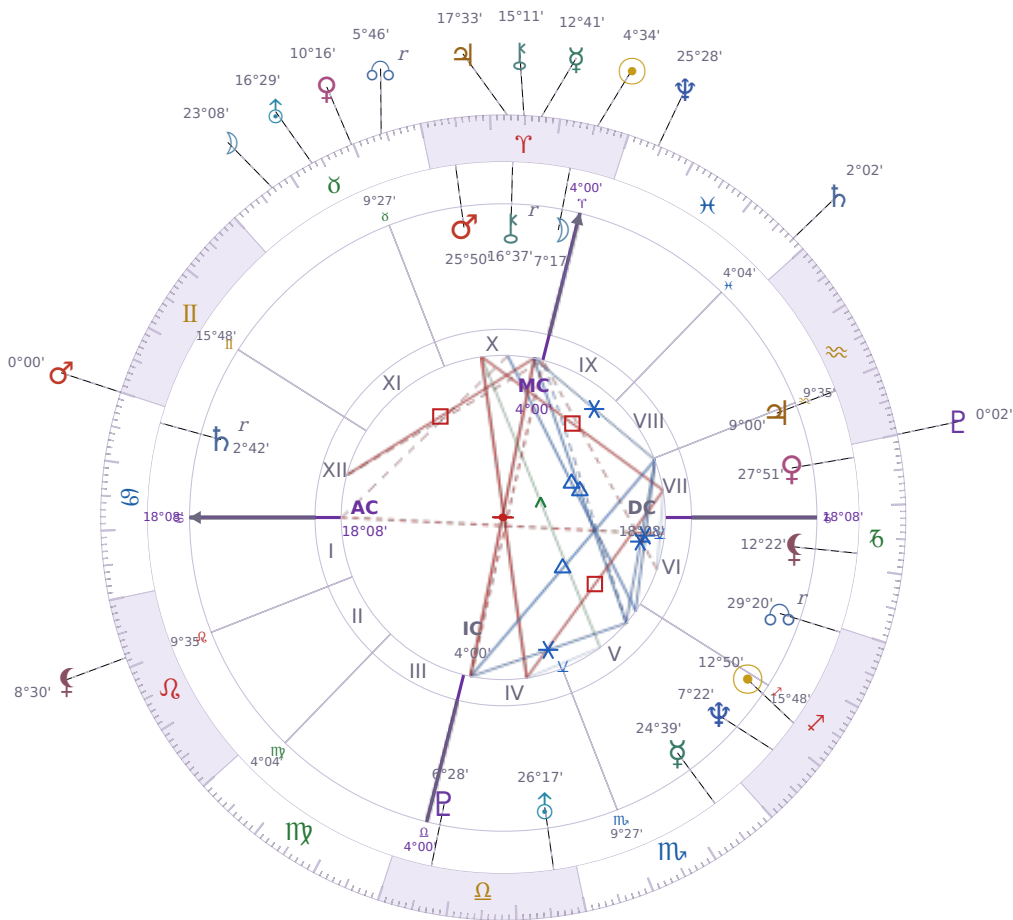

DAILY HOROSCOPE

Tyra Lynne Banks

American television personality, producer, and former model

♏ Sagittarius December 4, 1973 19:13 Inglewood

Saturday, 25 March 2023

TRANSITS FOR TODAY

☉ Sun	in ♈ Aries	4°34'29"
☾ Moon	in ♉ Taurus	23°08'05"
☿ Mercury	in ♈ Aries	12°41'15"
♀ Venus	in ♉ Taurus	10°16'30"
♂ Mars	in ♋ Cancer	0°00'18"
♃ Jupiter	in ♈ Aries	17°33'47"
♄ Saturn	in ♋ Pisces	2°02'10"

♅ Uranus	in ♉ Taurus	16°29'12"
♆ Neptune	in ♋ Pisces	25°28'34"
♇ Pluto	in ♒ Aquarius	0°02'06"
♁ Chiron	in ♈ Aries	15°11'44"
♁ NNode	in ♉ Taurus Rx	5°46'55"
♁ Lilith	in ♌ Leo	8°30'30"

## NATAL PLANETS

☉ Sun	in ♐ Sagittarius	12°50'42"	V
☾ Moon	in ♈ Aries	7°17'30"	X
☿ Mercury	in ♏ Scorpio	24°39'27"	V
♀ Venus	in ♑ Capricorn	27°51'59"	VII
♂ Mars	in ♈ Aries	25°50'47"	X
♃ Jupiter	in ♒ Aquarius	9°00'55"	VII
♄ Saturn	in ♋ Cancer	2°42'47"	XII Rx
♅ Uranus	in ♎ Libra	26°17'20"	IV
♆ Neptune	in ♐ Sagittarius	7°22'20"	V
♇ Pluto	in ♎ Libra	6°28'42"	IV
♁ Chiron	in ♈ Aries	16°37'11"	X Rx
♁ North Node	in ♐ Sagittarius	29°20'50"	VI Rx
♁ Lilith	in ♑ Capricorn	12°22'11"	VI