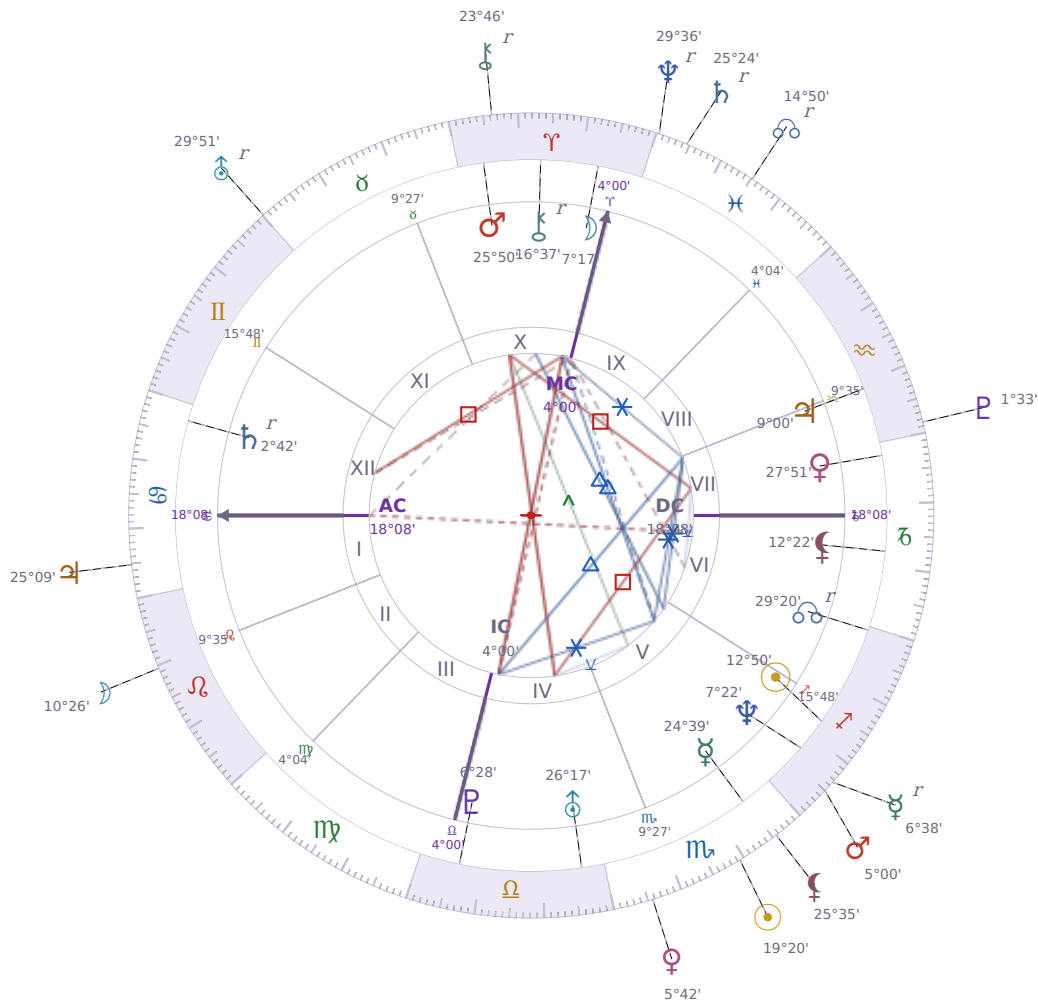

DAILY HOROSCOPE

Tyra Lynne Banks

American television personality, producer, and former model

♏ Sagittarius December 4, 1973 19:13 Inglewood

Tuesday, 11 November 2025

TRANSITS FOR TODAY

☉ Sun	in ♏ Scorpio	19°20'55"
☾ Moon	in ♌ Leo	10°26'18"
☿ Mercury	in ♏ Sagittarius Rx	6°38'22"
♀ Venus	in ♏ Scorpio	5°42'29"
♂ Mars	in ♏ Sagittarius	5°00'27"
♃ Jupiter	in ♋ Cancer	25°09'09"
♄ Saturn	in ♓ Pisces Rx	25°24'12"

♅ Uranus	in ♉ Taurus Rx	29°51'44"
♆ Neptune	in ♓ Pisces Rx	29°36'18"
♇ Pluto	in ♒ Aquarius	1°33'33"
♁ Chiron	in ♈ Aries Rx	23°46'07"
♁ NNode	in ♓ Pisces Rx	14°50'39"
♁ Lilith	in ♏ Scorpio	25°35'58"

NATAL PLANETS

☉ Sun	in ♐ Sagittarius	12°50'42"	V
☾ Moon	in ♈ Aries	7°17'30"	X
☿ Mercury	in ♏ Scorpio	24°39'27"	V
♀ Venus	in ♑ Capricorn	27°51'59"	VII
♂ Mars	in ♈ Aries	25°50'47"	X
♃ Jupiter	in ♒ Aquarius	9°00'55"	VII
♄ Saturn	in ♋ Cancer	2°42'47"	XII Rx
♅ Uranus	in ♎ Libra	26°17'20"	IV
♆ Neptune	in ♐ Sagittarius	7°22'20"	V
♇ Pluto	in ♎ Libra	6°28'42"	IV
♁ Chiron	in ♈ Aries	16°37'11"	X Rx
♁ North Node	in ♐ Sagittarius	29°20'50"	VI Rx
♁ Lilith	in ♑ Capricorn	12°22'11"	VI