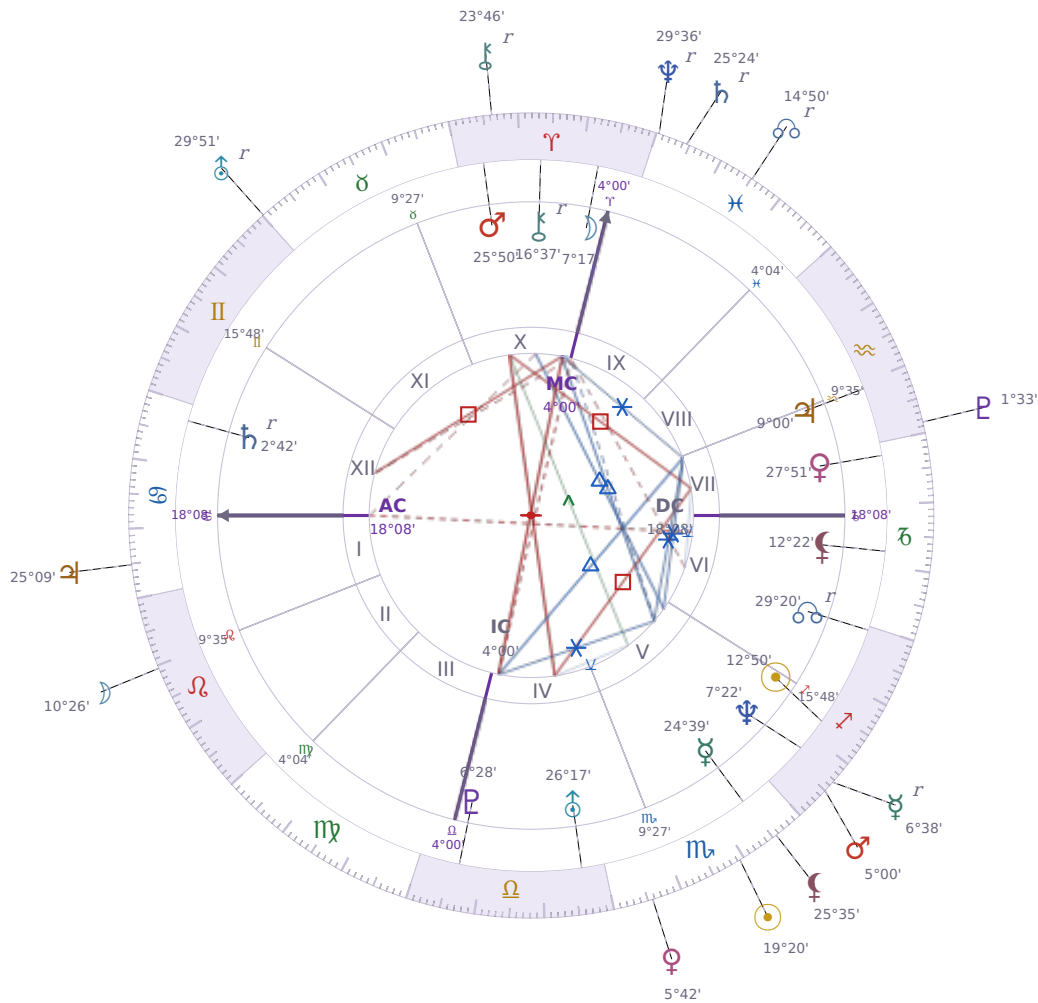

DAILY HOROSCOPE

Tyra Lynne Banks

American television personality, producer, and former model

♏ Sagittarius December 4, 1973 19:13 Inglewood

Tuesday, 11 November 2025

TRANSITS FOR TODAY

☉ Sun	in ♏ Scorpio	19°20'55"
☾ Moon	in ♌ Leo	10°26'18"
☿ Mercury	in ♏ Sagittarius Rx	6°38'22"
♀ Venus	in ♏ Scorpio	5°42'29"
♂ Mars	in ♏ Sagittarius	5°00'27"
♃ Jupiter	in ♋ Cancer	25°09'09"
♄ Saturn	in ♓ Pisces Rx	25°24'12"

♅ Uranus	in ♉ Taurus Rx	29°51'44"
♆ Neptune	in ♓ Pisces Rx	29°36'18"
♇ Pluto	in ♒ Aquarius	1°33'33"
♁ Chiron	in ♈ Aries Rx	23°46'07"
♊ NNode	in ♓ Pisces Rx	14°50'39"
♁ Lilith	in ♏ Scorpio	25°35'58"

NATAL PLANETS

☉ Sun	in ♐ Sagittarius	12°50'42"	V
☾ Moon	in ♈ Aries	7°17'30"	X
☿ Mercury	in ♏ Scorpio	24°39'27"	V
♀ Venus	in ♑ Capricorn	27°51'59"	VII
♂ Mars	in ♈ Aries	25°50'47"	X
♃ Jupiter	in ♒ Aquarius	9°00'55"	VII
♄ Saturn	in ♋ Cancer	2°42'47"	XII Rx
♅ Uranus	in ♎ Libra	26°17'20"	IV
♆ Neptune	in ♐ Sagittarius	7°22'20"	V
♇ Pluto	in ♎ Libra	6°28'42"	IV
♁ Chiron	in ♈ Aries	16°37'11"	X Rx
♊ North Node	in ♐ Sagittarius	29°20'50"	VI Rx
♁ Lilith	in ♑ Capricorn	12°22'11"	VI