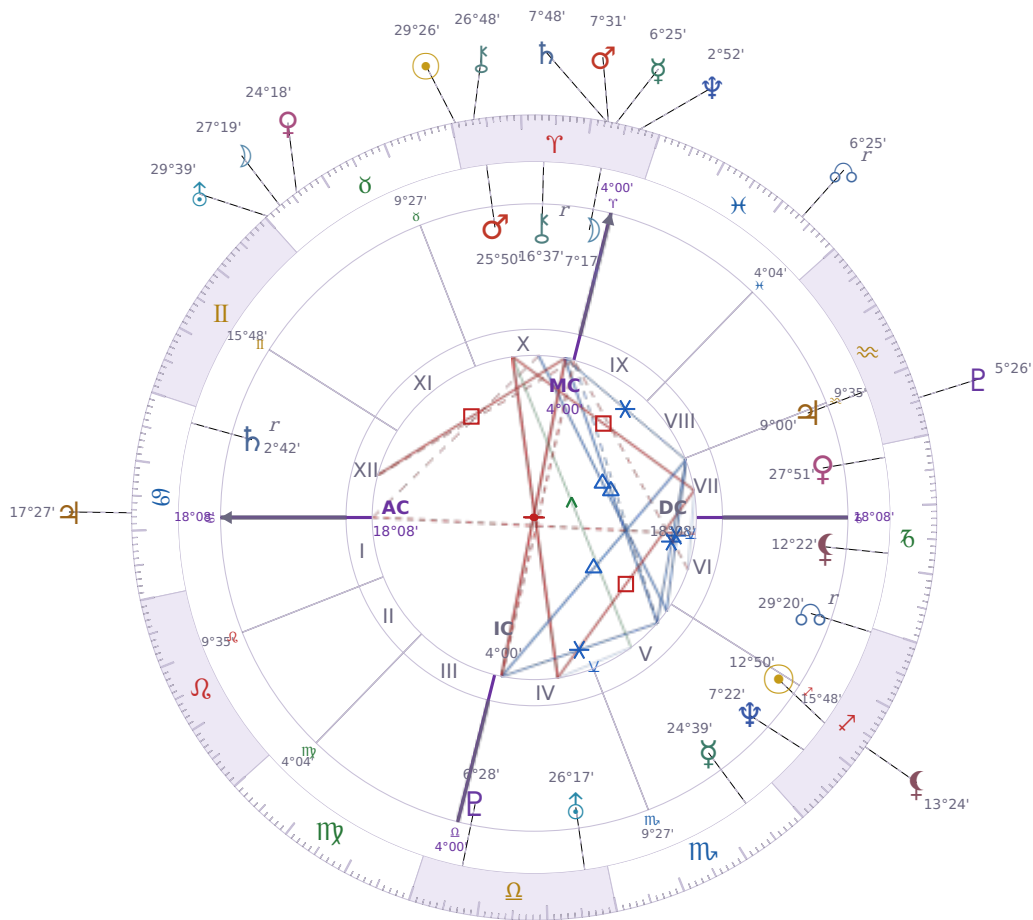

DAILY HOROSCOPE

## Tyra Lynne Banks

American television personality, producer, and former model

♏ Sagittarius December 4, 1973 19:13 Inglewood

Sunday, 19 April 2026

### TRANSITS FOR TODAY

☉ Sun	in ♈ Aries	29°26'39"
☾ Moon	in ♉ Taurus	27°19'37"
☿ Mercury	in ♈ Aries	6°25'02"
♀ Venus	in ♉ Taurus	24°18'48"
♂ Mars	in ♈ Aries	7°31'05"
♃ Jupiter	in ♋ Cancer	17°27'11"
♄ Saturn	in ♈ Aries	7°48'38"