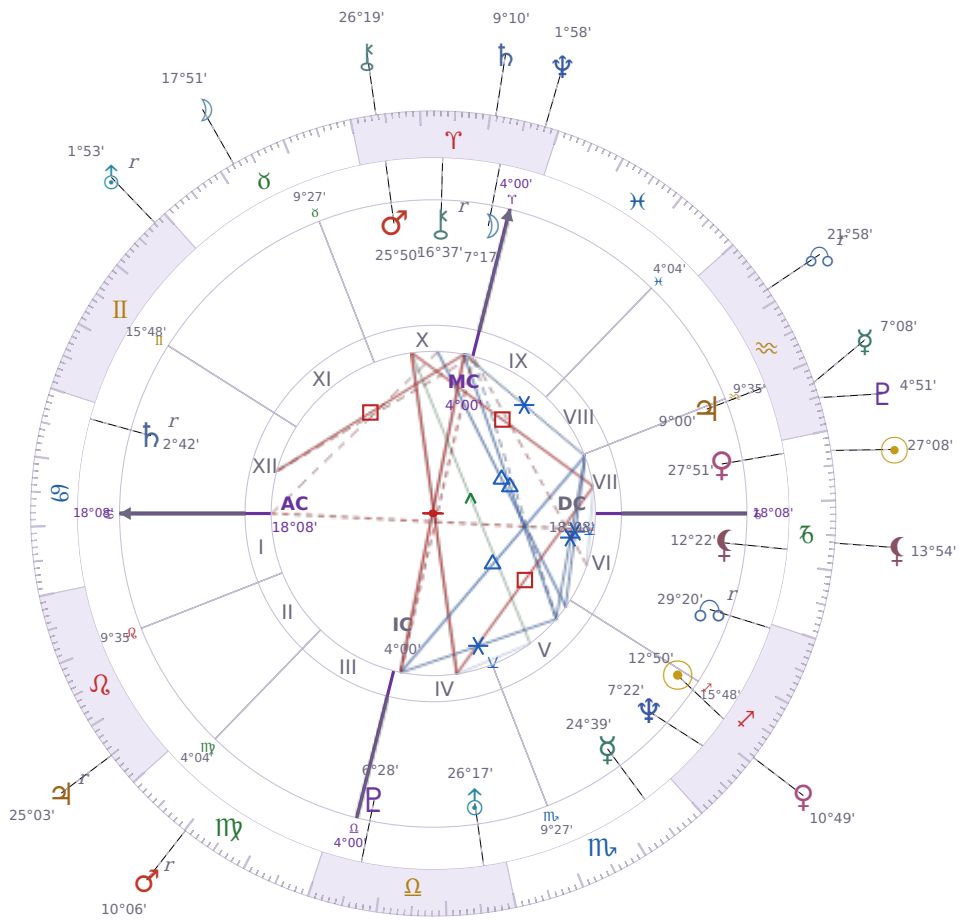

DAILY HOROSCOPE

Tyra Lynne Banks

American television personality, producer, and former model

♏ Sagittarius December 4, 1973 19:13 Inglewood

Sunday, 17 January 2027

TRANSITS FOR TODAY

☉ Sun	in ♐ Capricorn	27°08'14"
☾ Moon	in ♉ Taurus	17°51'22"
☿ Mercury	in ♒ Aquarius	7°08'56"
♀ Venus	in ♏ Sagittarius	10°49'13"
♂ Mars	in ♍ Virgo Rx	10°06'55"
♃ Jupiter	in ♌ Leo Rx	25°03'30"
♄ Saturn	in ♈ Aries	9°11'00"

♅ Uranus	in ♊ Gemini Rx	1°53'33"
♆ Neptune	in ♈ Aries	1°58'28"
♇ Pluto	in ♒ Aquarius	4°51'31"
♁ Chiron	in ♈ Aries	26°19'22"
♁ NNode	in ♒ Aquarius Rx	21°58'14"
♁ Lilith	in ♑ Capricorn	13°54'43"

## KEY TRANSIT FACTORS