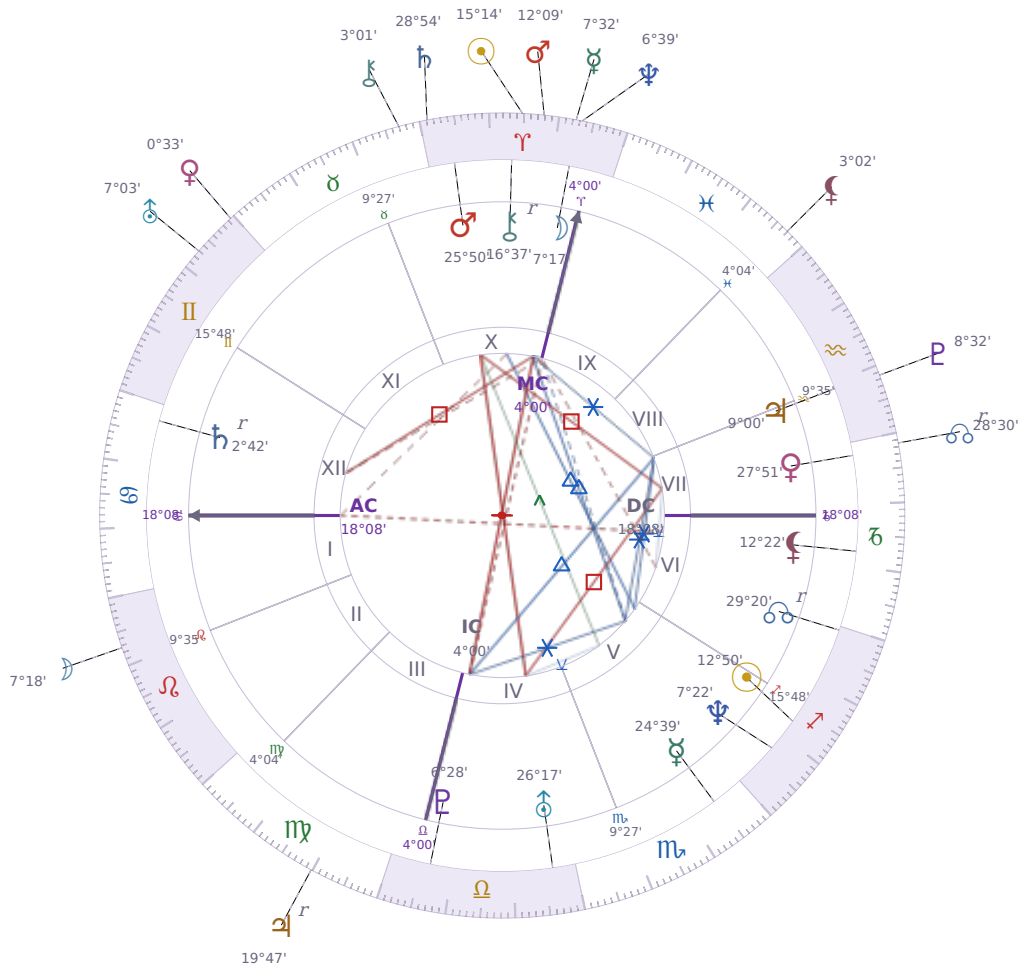

DAILY HOROSCOPE

Tyra Lynne Banks

American television personality, producer, and former model

♏ Sagittarius December 4, 1973 19:13 Inglewood

Tuesday, 4 April 2028

TRANSITS FOR TODAY

☉ Sun	in ♈ Aries	15°14'39"
☾ Moon	in ♌ Leo	7°18'10"
☿ Mercury	in ♈ Aries	7°32'08"
♀ Venus	in ♊ Gemini	0°33'54"
♂ Mars	in ♈ Aries	12°09'21"
♃ Jupiter	in ♍ Virgo Rx	19°47'24"
♄ Saturn	in ♈ Aries	28°54'31"

♅ Uranus	in ♊ Gemini	7°03'05"
♆ Neptune	in ♈ Aries	6°39'56"
♇ Pluto	in ♒ Aquarius	8°32'53"
♁ Chiron	in ♉ Taurus	3°01'10"
♁ NNode	in ♑ Capricorn <b>Rx</b>	28°30'47"
♁ Lilith	in ♋ Pisces	3°02'39"

## NATAL PLANETS

☉ Sun	in ♏ Sagittarius	12°50'42"	V
☾ Moon	in ♈ Aries	7°17'30"	X
☿ Mercury	in ♏ Scorpio	24°39'27"	V
♀ Venus	in ♑ Capricorn	27°51'59"	VII
♂ Mars	in ♈ Aries	25°50'47"	X
♃ Jupiter	in ♒ Aquarius	9°00'55"	VII
♄ Saturn	in ♋ Cancer	2°42'47"	XII <b>Rx</b>
♅ Uranus	in ♎ Libra	26°17'20"	IV
♆ Neptune	in ♏ Sagittarius	7°22'20"	V
♇ Pluto	in ♎ Libra	6°28'42"	IV
♁ Chiron	in ♈ Aries	16°37'11"	X <b>Rx</b>
♁ North Node	in ♏ Sagittarius	29°20'50"	VI <b>Rx</b>
♁ Lilith	in ♑ Capricorn	12°22'11"	VI