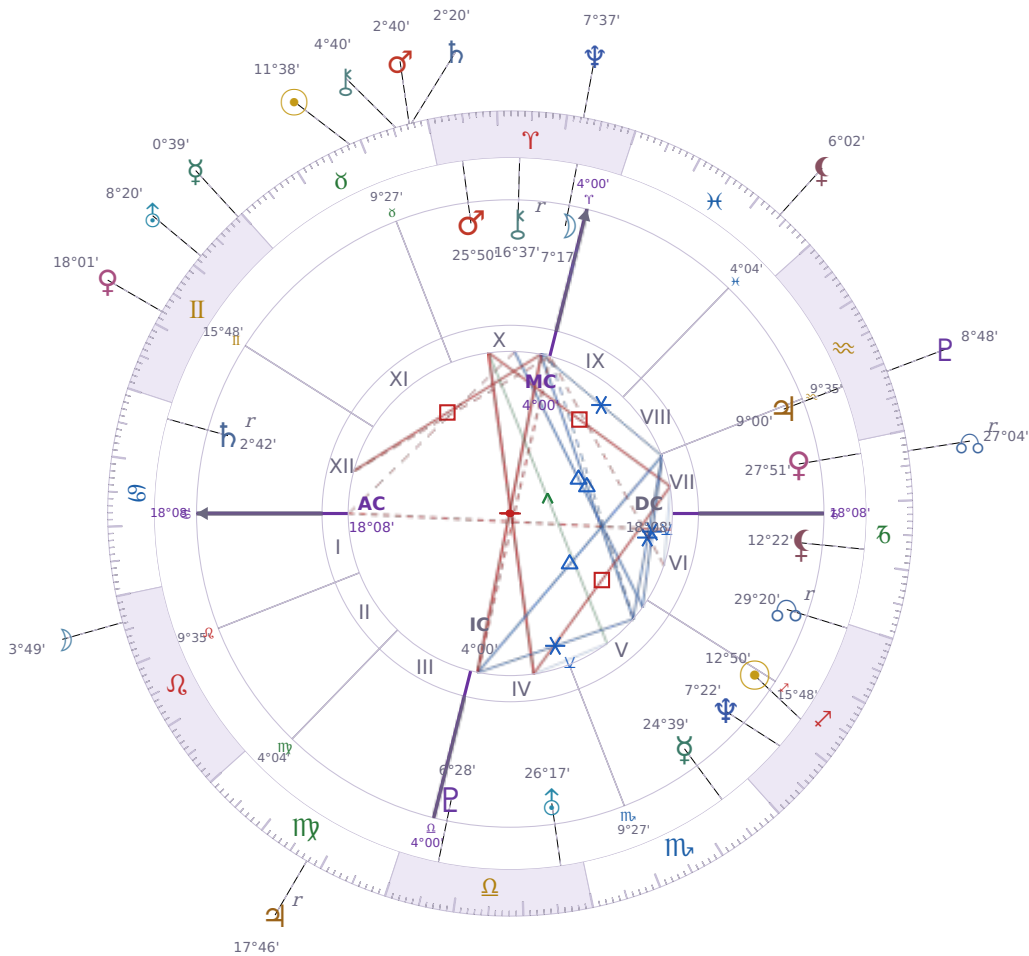

DAILY HOROSCOPE

Tyra Lynne Banks

American television personality, producer, and former model

♏ Sagittarius December 4, 1973 19:13 Inglewood

Monday, 1 May 2028

TRANSITS FOR TODAY

☉ Sun	in ♉ Taurus	11°38'19"
☾ Moon	in ♌ Leo	3°49'31"
☿ Mercury	in ♊ Gemini	0°39'39"
♀ Venus	in ♊ Gemini	18°01'33"
♂ Mars	in ♉ Taurus	2°40'49"
♃ Jupiter	in ♍ Virgo Rx	17°46'16"
♄ Saturn	in ♉ Taurus	2°20'03"

♅ Uranus	in ♊ Gemini	8°20'58"
♆ Neptune	in ♈ Aries	7°37'35"
♇ Pluto	in ♒ Aquarius	8°48'41"
♁ Chiron	in ♉ Taurus	4°40'34"
♁ NNode	in ♑ Capricorn Rx	27°04'59"
♁ Lilith	in ♋ Pisces	6°02'49"

NATAL PLANETS

☉ Sun	in ♏ Sagittarius	12°50'42"	V
☾ Moon	in ♈ Aries	7°17'30"	X
☿ Mercury	in ♏ Scorpio	24°39'27"	V
♀ Venus	in ♑ Capricorn	27°51'59"	VII
♂ Mars	in ♈ Aries	25°50'47"	X
♃ Jupiter	in ♒ Aquarius	9°00'55"	VII
♄ Saturn	in ♋ Cancer	2°42'47"	XII Rx
♅ Uranus	in ♎ Libra	26°17'20"	IV
♆ Neptune	in ♏ Sagittarius	7°22'20"	V
♇ Pluto	in ♎ Libra	6°28'42"	IV
♁ Chiron	in ♈ Aries	16°37'11"	X Rx
♁ North Node	in ♏ Sagittarius	29°20'50"	VI Rx
♁ Lilith	in ♑ Capricorn	12°22'11"	VI