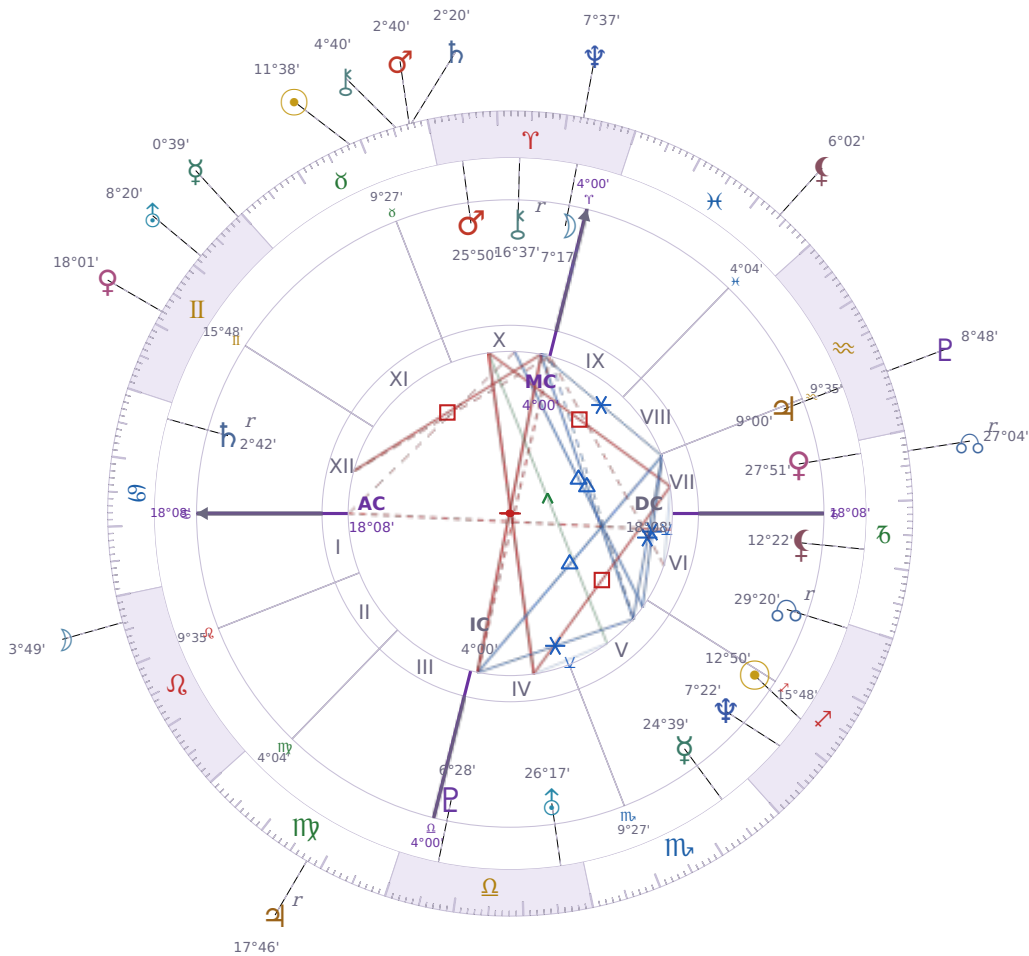

DAILY HOROSCOPE

Tyra Lynne Banks

American television personality, producer, and former model

♏ Sagittarius December 4, 1973 19:13 Inglewood

Monday, 1 May 2028

TRANSITS FOR TODAY

☉ Sun	in ♉ Taurus	11°38'19"
☾ Moon	in ♌ Leo	3°49'31"
☿ Mercury	in ♊ Gemini	0°39'39"
♀ Venus	in ♊ Gemini	18°01'33"
♂ Mars	in ♉ Taurus	2°40'49"
♃ Jupiter	in ♍ Virgo Rx	17°46'16"
♄ Saturn	in ♉ Taurus	2°20'03"

♅ Uranus	in ♊ Gemini	8°20'58"
♆ Neptune	in ♈ Aries	7°37'35"
♇ Pluto	in ♒ Aquarius	8°48'41"
♁ Chiron	in ♉ Taurus	4°40'34"
♁ NNode	in ♑ Capricorn <b>Rx</b>	27°04'59"
♁ Lilith	in ♋ Pisces	6°02'49"