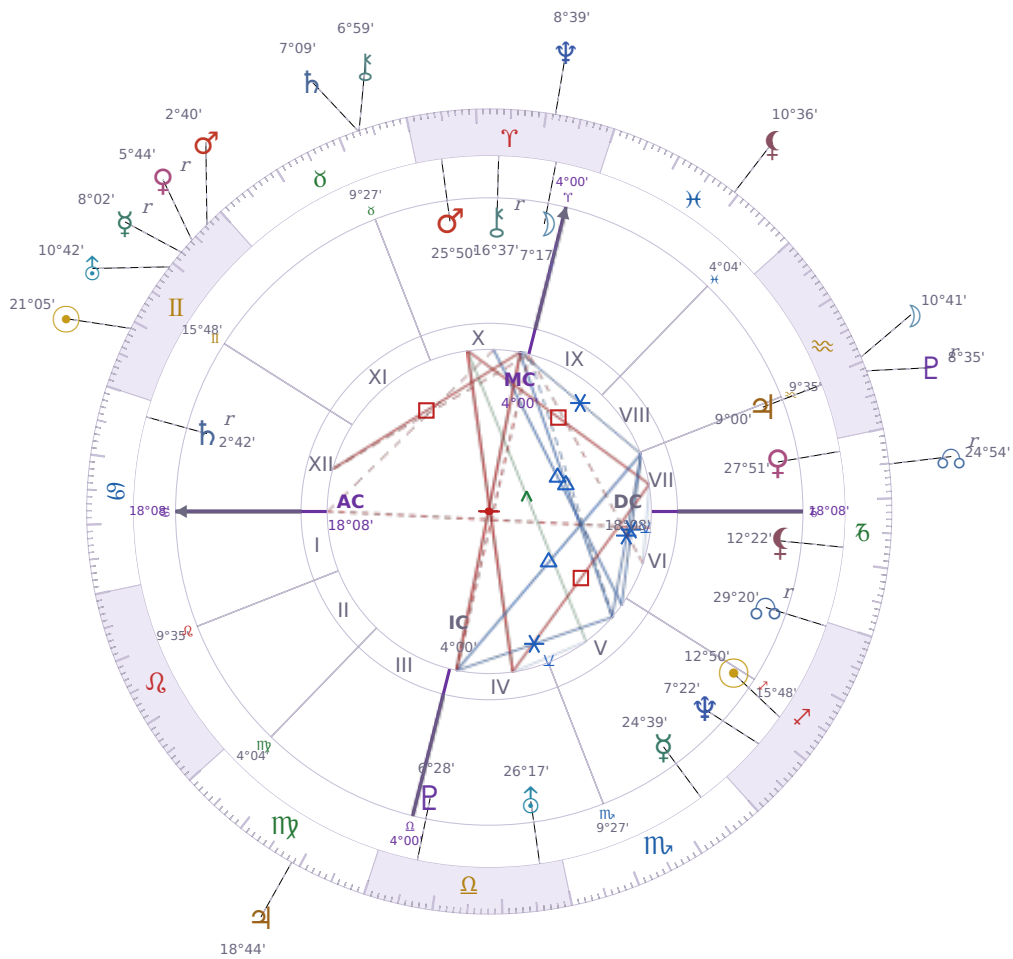

DAILY HOROSCOPE

Tyra Lynne Banks

American television personality, producer, and former model

♏ Sagittarius December 4, 1973 19:13 Inglewood

Sunday, 11 June 2028

TRANSITS FOR TODAY

☉ Sun	in ♊ Gemini	21°05'06"
☾ Moon	in ♒ Aquarius	10°41'35"
☿ Mercury	in ♊ Gemini Rx	8°02'01"
♀ Venus	in ♊ Gemini Rx	5°44'58"
♂ Mars	in ♊ Gemini	2°40'09"
♃ Jupiter	in ♎ Virgo	18°44'41"
♄ Saturn	in ♉ Taurus	7°09'07"

♅ Uranus	in ♊ Gemini	10°42'32"
♆ Neptune	in ♈ Aries	8°39'21"
♇ Pluto	in ♒ Aquarius Rx	8°35'10"
♁ Chiron	in ♉ Taurus	6°59'40"
♁ NNode	in ♑ Capricorn Rx	24°54'44"
♁ Lilith	in ♋ Pisces	10°36'44"

## NATAL PLANETS

☉ Sun	in ♏ Sagittarius	12°50'42"	V
☾ Moon	in ♈ Aries	7°17'30"	X
☿ Mercury	in ♏ Scorpio	24°39'27"	V
♀ Venus	in ♑ Capricorn	27°51'59"	VII
♂ Mars	in ♈ Aries	25°50'47"	X
♃ Jupiter	in ♒ Aquarius	9°00'55"	VII
♄ Saturn	in ♋ Cancer	2°42'47"	XII Rx
♅ Uranus	in ♎ Libra	26°17'20"	IV
♆ Neptune	in ♏ Sagittarius	7°22'20"	V
♇ Pluto	in ♎ Libra	6°28'42"	IV
♁ Chiron	in ♈ Aries	16°37'11"	X Rx
♁ North Node	in ♏ Sagittarius	29°20'50"	VI Rx
♁ Lilith	in ♑ Capricorn	12°22'11"	VI

## KEY TRANSIT FACTORS