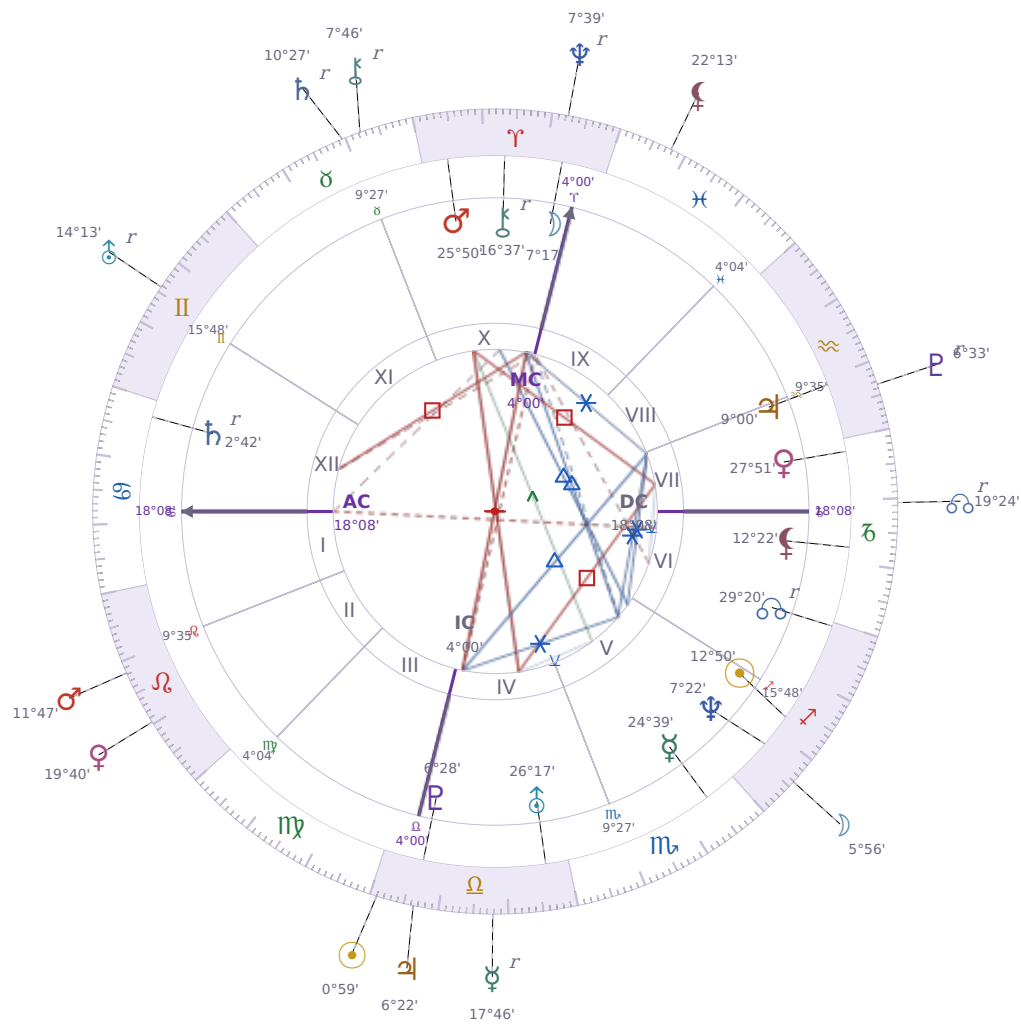

DAILY HOROSCOPE

Tyra Lynne Banks

American television personality, producer, and former model

♏ Sagittarius December 4, 1973 19:13 Inglewood

Saturday, 23 September 2028

TRANSITS FOR TODAY

☉ Sun	in ♎ Libra	0°59'20"
☾ Moon	in ♏ Sagittarius	5°56'46"
☿ Mercury	in ♎ Libra Rx	17°46'04"
♀ Venus	in ♌ Leo	19°40'01"
♂ Mars	in ♌ Leo	11°47'44"
♃ Jupiter	in ♎ Libra	6°22'09"
♄ Saturn	in ♉ Taurus Rx	10°27'45"

♅ Uranus	in	♊ Gemini Rx	14°13'57"
♆ Neptune	in	♈ Aries Rx	7°39'44"
♇ Pluto	in	♈ Aquarius Rx	6°33'22"
♁ Chiron	in	♉ Taurus Rx	7°46'44"
♁ NNode	in	♑ Capricorn Rx	19°24'19"
♁ Lilith	in	♓ Pisces	22°13'12"

NATAL PLANETS

☉ Sun	in	♐ Sagittarius	12°50'42"	V
☾ Moon	in	♈ Aries	7°17'30"	X
☿ Mercury	in	♏ Scorpio	24°39'27"	V
♀ Venus	in	♑ Capricorn	27°51'59"	VII
♂ Mars	in	♈ Aries	25°50'47"	X
♃ Jupiter	in	♈ Aquarius	9°00'55"	VII
♄ Saturn	in	♋ Cancer	2°42'47"	XII Rx
♅ Uranus	in	♎ Libra	26°17'20"	IV
♆ Neptune	in	♐ Sagittarius	7°22'20"	V
♇ Pluto	in	♎ Libra	6°28'42"	IV
♁ Chiron	in	♈ Aries	16°37'11"	X Rx
♁ North Node	in	♐ Sagittarius	29°20'50"	VI Rx
♁ Lilith	in	♑ Capricorn	12°22'11"	VI