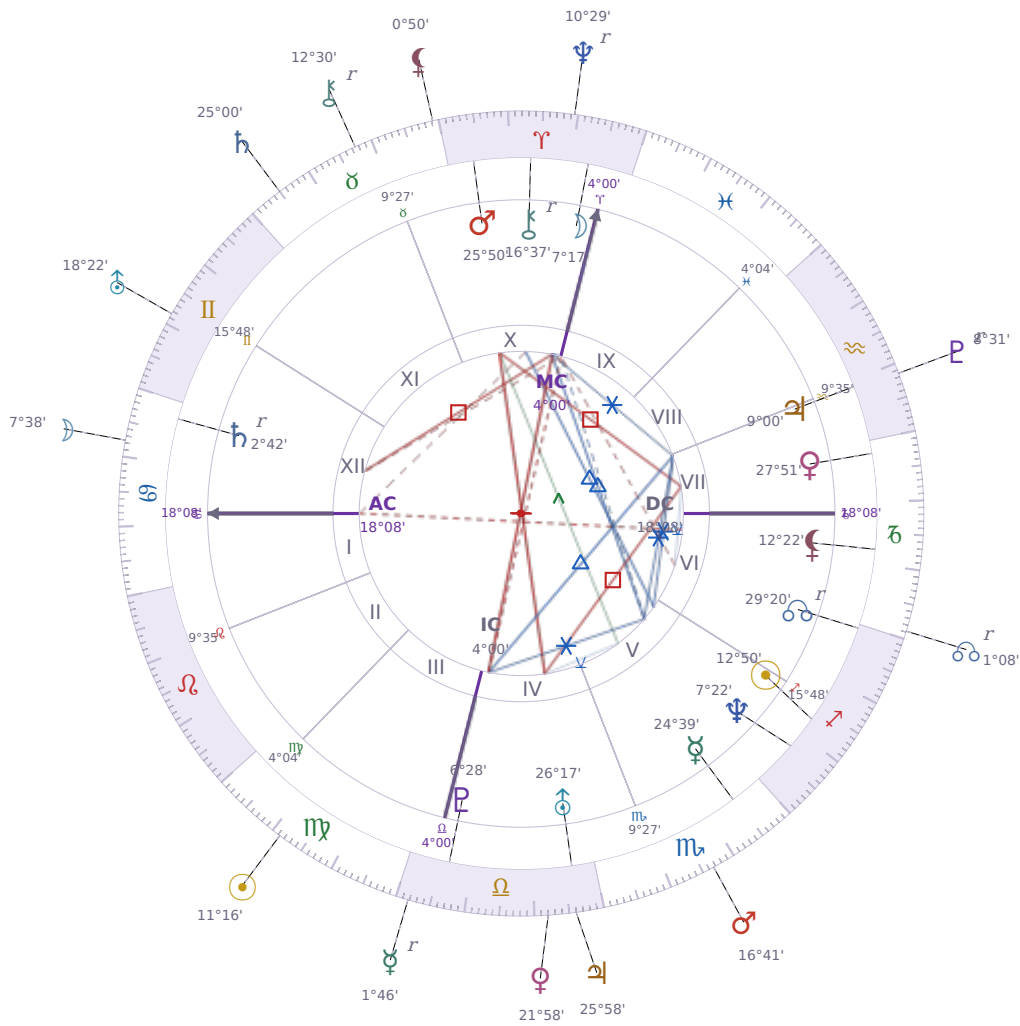

DAILY HOROSCOPE

Tyra Lynne Banks

American television personality, producer, and former model

♏ Sagittarius December 4, 1973 19:13 Inglewood

Monday, 3 September 2029

TRANSITS FOR TODAY

☉ Sun	in ♍ Virgo	11°16'27"
☾ Moon	in ♋ Cancer	7°38'18"
☿ Mercury	in ♎ Libra Rx	1°46'56"
♀ Venus	in ♎ Libra	21°58'36"
♂ Mars	in ♏ Scorpio	16°41'29"
♃ Jupiter	in ♎ Libra	25°58'39"
♄ Saturn	in ♉ Taurus	25°00'41"

♅ Uranus	in ♊ Gemini	18°22'40"
♆ Neptune	in ♈ Aries Rx	10°29'10"
♇ Pluto	in ♒ Aquarius Rx	8°31'36"
♁ Chiron	in ♉ Taurus Rx	12°30'13"
♁ NNode	in ♑ Capricorn Rx	1°08'12"
♁ Lilith	in ♉ Taurus	0°50'54"

## NATAL PLANETS

☉ Sun	in ♐ Sagittarius	12°50'42"	V
☾ Moon	in ♈ Aries	7°17'30"	X
☿ Mercury	in ♏ Scorpio	24°39'27"	V
♀ Venus	in ♑ Capricorn	27°51'59"	VII
♂ Mars	in ♈ Aries	25°50'47"	X
♃ Jupiter	in ♒ Aquarius	9°00'55"	VII
♄ Saturn	in ♋ Cancer	2°42'47"	XII Rx
♅ Uranus	in ♎ Libra	26°17'20"	IV
♆ Neptune	in ♐ Sagittarius	7°22'20"	V
♇ Pluto	in ♎ Libra	6°28'42"	IV
♁ Chiron	in ♈ Aries	16°37'11"	X Rx
♁ North Node	in ♐ Sagittarius	29°20'50"	VI Rx
♁ Lilith	in ♑ Capricorn	12°22'11"	VI