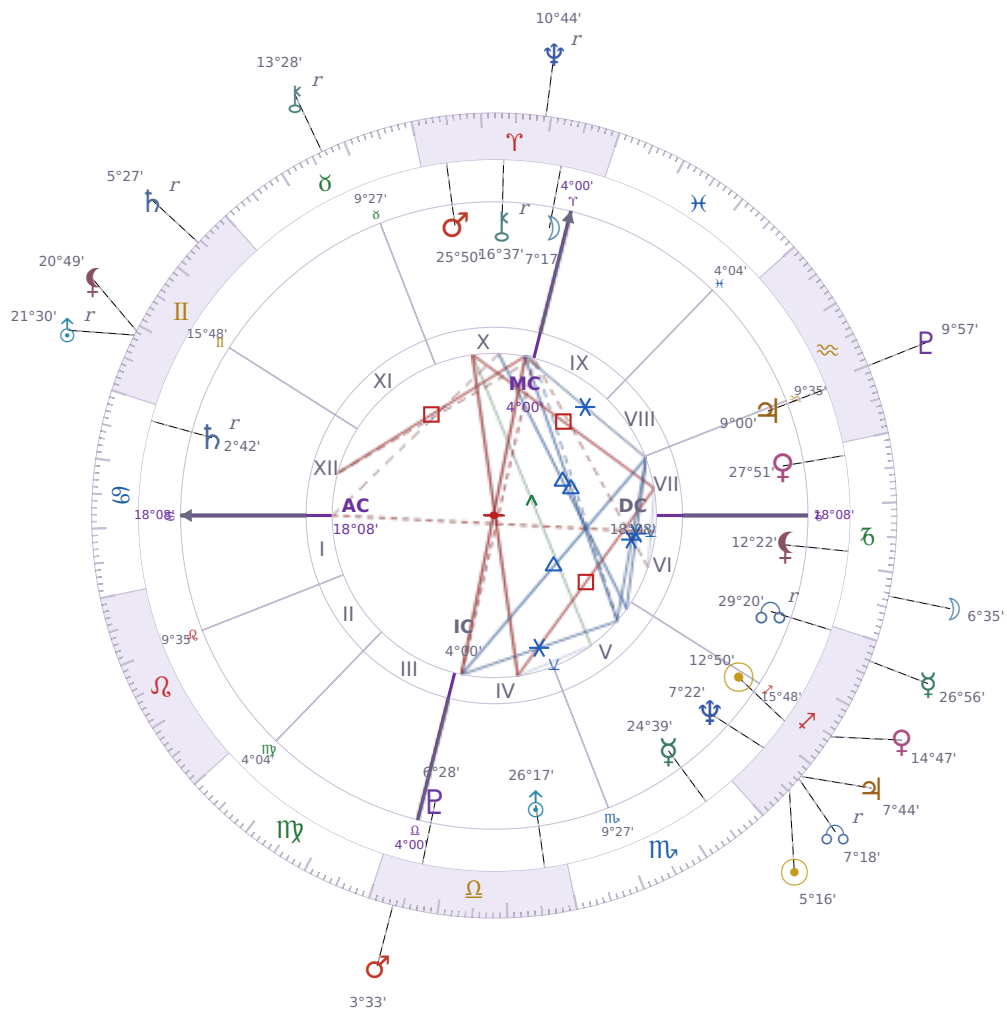

DAILY HOROSCOPE

Tyra Lynne Banks

American television personality, producer, and former model

♏ Sagittarius December 4, 1973 19:13 Inglewood

Wednesday, 27 November 2030

TRANSITS FOR TODAY

|           |                  |           |
|-----------|------------------|-----------|
| ☉ Sun     | in ♏ Sagittarius | 5°16'46"  |
| ☾ Moon    | in ♏ Capricorn   | 6°35'09"  |
| ☿ Mercury | in ♏ Sagittarius | 26°56'53" |
| ♀ Venus   | in ♏ Sagittarius | 14°47'41" |
| ♂ Mars    | in ♎ Libra       | 3°33'27"  |
| ♃ Jupiter | in ♏ Sagittarius | 7°44'05"  |
| ♄ Saturn  | in ♊ Gemini Rx   | 5°27'30"  |

|           |    |                  |           |
|-----------|----|------------------|-----------|
| ♅ Uranus  | in | ♊ Gemini Rx      | 21°30'12" |
| ♆ Neptune | in | ♈ Aries Rx       | 10°44'25" |
| ♇ Pluto   | in | ♒ Aquarius       | 9°57'19"  |
| ♁ Chiron  | in | ♉ Taurus Rx      | 13°28'27" |
| ♁ NNode   | in | ♐ Sagittarius Rx | 7°18'24"  |
| ♁ Lilith  | in | ♊ Gemini         | 20°49'36" |

## NATAL PLANETS

|              |    |               |           |        |
|--------------|----|---------------|-----------|--------|
| ☉ Sun        | in | ♐ Sagittarius | 12°50'42" | V      |
| ☾ Moon       | in | ♈ Aries       | 7°17'30"  | X      |
| ☿ Mercury    | in | ♏ Scorpio     | 24°39'27" | V      |
| ♀ Venus      | in | ♑ Capricorn   | 27°51'59" | VII    |
| ♂ Mars       | in | ♈ Aries       | 25°50'47" | X      |
| ♃ Jupiter    | in | ♒ Aquarius    | 9°00'55"  | VII    |
| ♄ Saturn     | in | ♋ Cancer      | 2°42'47"  | XII Rx |
| ♅ Uranus     | in | ♎ Libra       | 26°17'20" | IV     |
| ♆ Neptune    | in | ♐ Sagittarius | 7°22'20"  | V      |
| ♇ Pluto      | in | ♎ Libra       | 6°28'42"  | IV     |
| ♁ Chiron     | in | ♈ Aries       | 16°37'11" | X Rx   |
| ♁ North Node | in | ♐ Sagittarius | 29°20'50" | VI Rx  |
| ♁ Lilith     | in | ♑ Capricorn   | 12°22'11" | VI     |