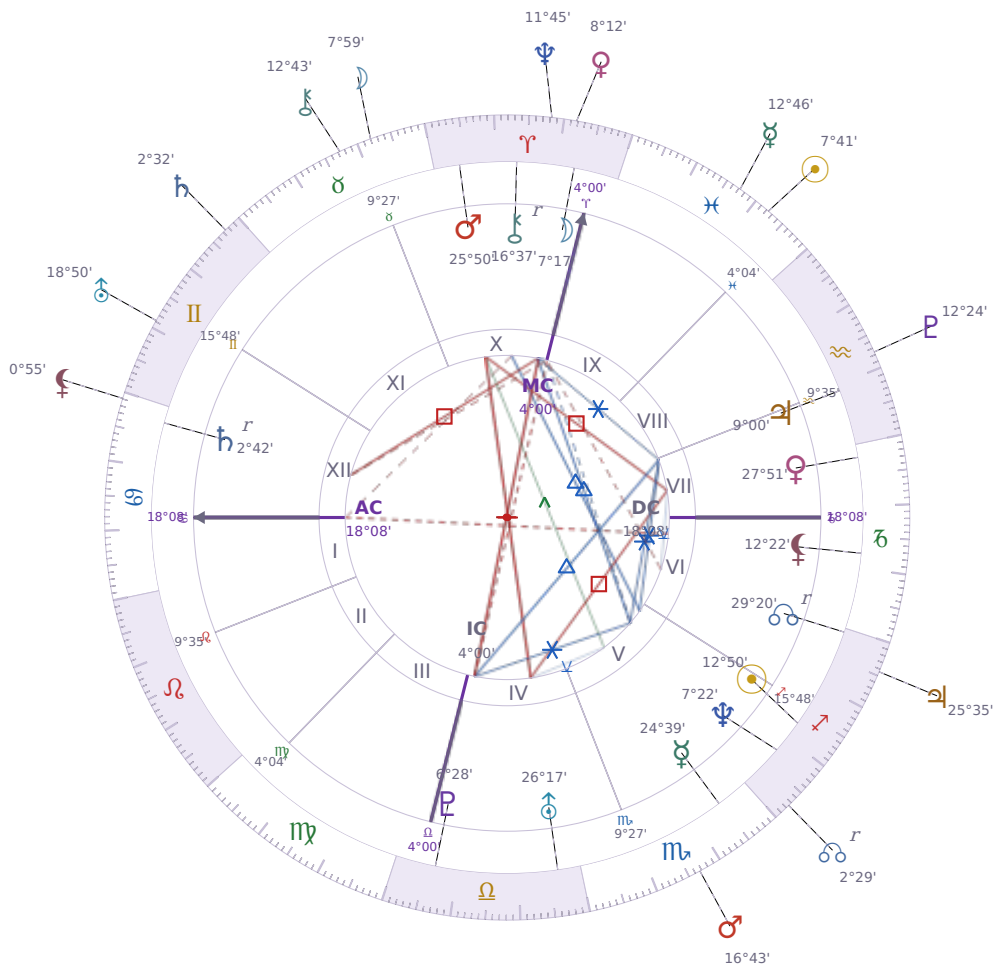

DAILY HOROSCOPE

Tyra Lynne Banks

American television personality, producer, and former model

♏ Sagittarius December 4, 1973 19:13 Inglewood

Wednesday, 26 February 2031

TRANSITS FOR TODAY

|           |                  |           |
|-----------|------------------|-----------|
| ☉ Sun     | in ♋ Pisces      | 7°41'18"  |
| ☾ Moon    | in ♉ Taurus      | 7°59'33"  |
| ☿ Mercury | in ♋ Pisces      | 12°46'48" |
| ♀ Venus   | in ♈ Aries       | 8°12'21"  |
| ♂ Mars    | in ♏ Scorpio     | 16°43'33" |
| ♃ Jupiter | in ♏ Sagittarius | 25°35'54" |
| ♄ Saturn  | in ♊ Gemini      | 2°32'55"  |

|           |                     |           |
|-----------|---------------------|-----------|
| ♅ Uranus  | in ♊ Gemini         | 18°50'21" |
| ♆ Neptune | in ♈ Aries          | 11°46'00" |
| ♇ Pluto   | in ♒ Aquarius       | 12°24'49" |
| ♁ Chiron  | in ♉ Taurus         | 12°43'17" |
| ♁ NNode   | in ♐ Sagittarius Rx | 2°29'18"  |
| ♁ Lilith  | in ♋ Cancer         | 0°55'14"  |

## NATAL PLANETS

|              |                  |           |        |
|--------------|------------------|-----------|--------|
| ☉ Sun        | in ♐ Sagittarius | 12°50'42" | V      |
| ☾ Moon       | in ♈ Aries       | 7°17'30"  | X      |
| ☿ Mercury    | in ♏ Scorpio     | 24°39'27" | V      |
| ♀ Venus      | in ♑ Capricorn   | 27°51'59" | VII    |
| ♂ Mars       | in ♈ Aries       | 25°50'47" | X      |
| ♃ Jupiter    | in ♒ Aquarius    | 9°00'55"  | VII    |
| ♄ Saturn     | in ♋ Cancer      | 2°42'47"  | XII Rx |
| ♅ Uranus     | in ♎ Libra       | 26°17'20" | IV     |
| ♆ Neptune    | in ♐ Sagittarius | 7°22'20"  | V      |
| ♇ Pluto      | in ♎ Libra       | 6°28'42"  | IV     |
| ♁ Chiron     | in ♈ Aries       | 16°37'11" | X Rx   |
| ♁ North Node | in ♐ Sagittarius | 29°20'50" | VI Rx  |
| ♁ Lilith     | in ♑ Capricorn   | 12°22'11" | VI     |

## KEY TRANSIT FACTORS