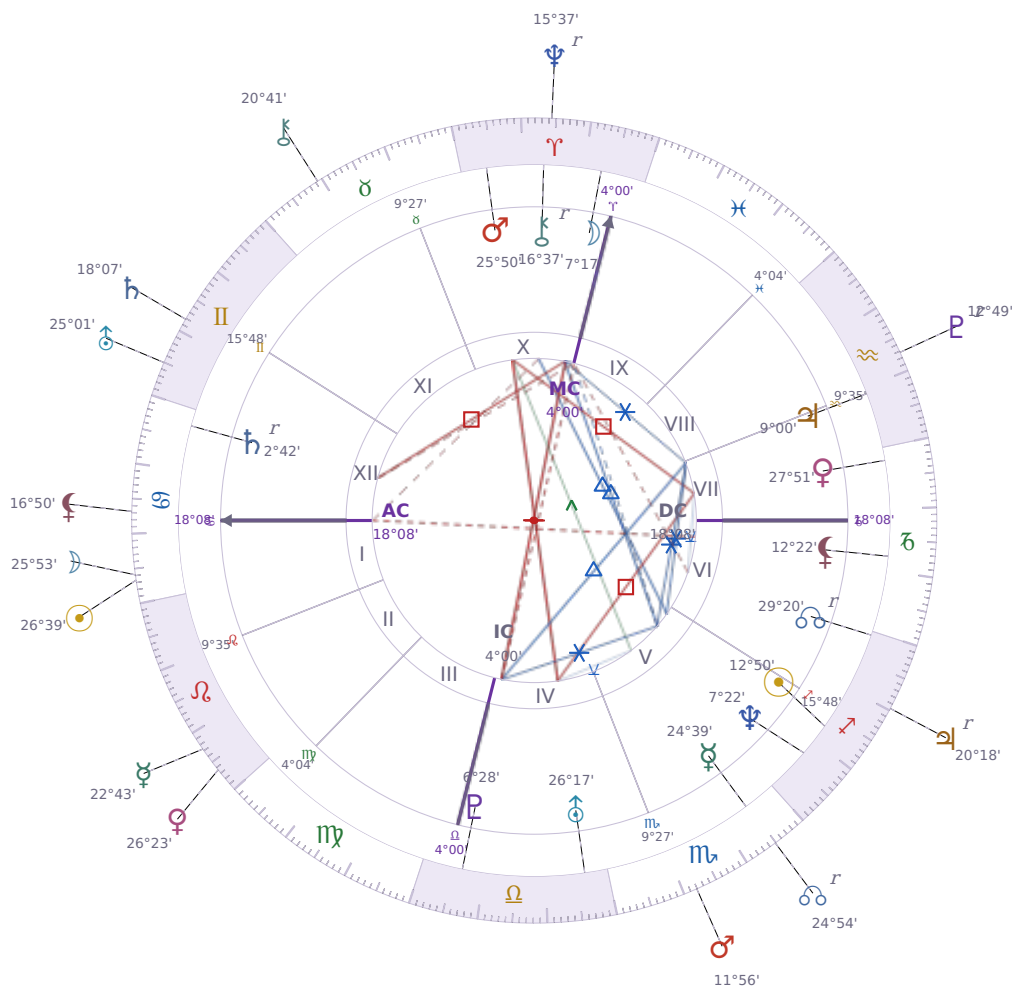

DAILY HOROSCOPE

Tyra Lynne Banks

American television personality, producer, and former model

♏ Sagittarius December 4, 1973 19:13 Inglewood

Saturday, 19 July 2031

TRANSITS FOR TODAY

☉ Sun	in ♋ Cancer	26°39'05"
☾ Moon	in ♋ Cancer	25°53'30"
☿ Mercury	in ♌ Leo	22°43'14"
♀ Venus	in ♌ Leo	26°23'56"
♂ Mars	in ♏ Scorpio	11°56'49"
♃ Jupiter	in ♏ Sagittarius Rx	20°18'08"
♄ Saturn	in ♊ Gemini	18°07'32"

♅ Uranus	in ♊ Gemini	25°01'44"
♆ Neptune	in ♈ Aries Rx	15°37'35"
♇ Pluto	in ♒ Aquarius Rx	12°49'25"
♁ Chiron	in ♉ Taurus	20°41'33"
♁ NNode	in ♏ Scorpio Rx	24°54'57"
♁ Lilith	in ♋ Cancer	16°50'08"

## NATAL PLANETS

☉ Sun	in ♐ Sagittarius	12°50'42"	V
☾ Moon	in ♈ Aries	7°17'30"	X
☿ Mercury	in ♏ Scorpio	24°39'27"	V
♀ Venus	in ♑ Capricorn	27°51'59"	VII
♂ Mars	in ♈ Aries	25°50'47"	X
♃ Jupiter	in ♒ Aquarius	9°00'55"	VII
♄ Saturn	in ♋ Cancer	2°42'47"	XII Rx
♅ Uranus	in ♎ Libra	26°17'20"	IV
♆ Neptune	in ♐ Sagittarius	7°22'20"	V
♇ Pluto	in ♎ Libra	6°28'42"	IV
♁ Chiron	in ♈ Aries	16°37'11"	X Rx
♁ North Node	in ♐ Sagittarius	29°20'50"	VI Rx
♁ Lilith	in ♑ Capricorn	12°22'11"	VI