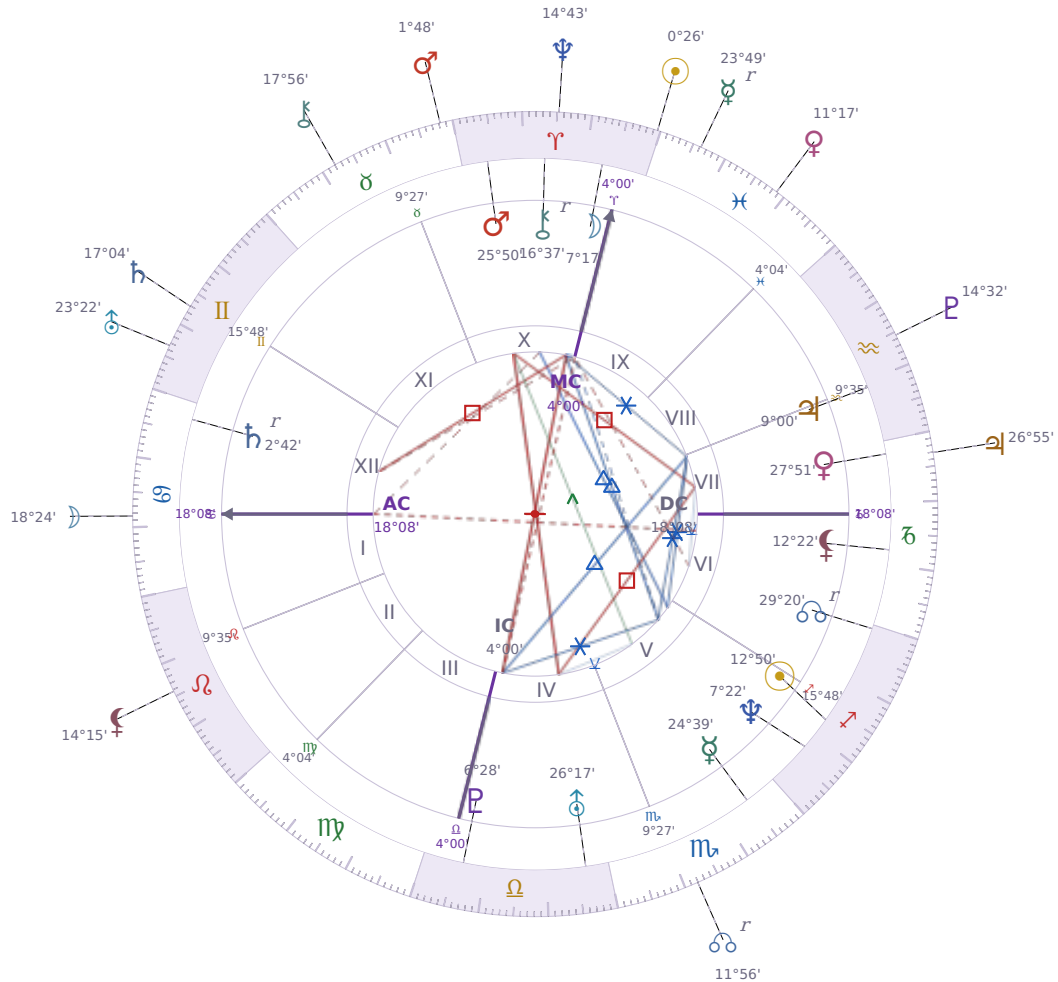

DAILY HOROSCOPE

Tyra Lynne Banks

American television personality, producer, and former model

♏ Sagittarius December 4, 1973 19:13 Inglewood

Saturday, 20 March 2032

TRANSITS FOR TODAY

☉ Sun	in ♈ Aries	0°26'25"
☾ Moon	in ♋ Cancer	18°24'40"
☿ Mercury	in ♋ Pisces Rx	23°49'28"
♀ Venus	in ♋ Pisces	11°17'41"
♂ Mars	in ♉ Taurus	1°48'33"
♃ Jupiter	in ♐ Capricorn	26°56'00"
♄ Saturn	in ♊ Gemini	17°04'30"
♅ Uranus	in ♊ Gemini	23°22'09"
♆ Neptune	in ♈ Aries	14°43'42"
♇ Pluto	in ♒ Aquarius	14°32'27"
♁ Chiron	in ♉ Taurus	17°56'18"
♁ NNode	in ♏ Scorpio Rx	11°56'28"
♁ Lilith	in ♌ Leo	14°15'00"

NATAL PLANETS

☉ Sun	in	♏ Sagittarius	12°50'42"	V
☾ Moon	in	♈ Aries	7°17'30"	X
☿ Mercury	in	♏ Scorpio	24°39'27"	V
♀ Venus	in	♑ Capricorn	27°51'59"	VII
♂ Mars	in	♈ Aries	25°50'47"	X
♃ Jupiter	in	♒ Aquarius	9°00'55"	VII
♄ Saturn	in	♋ Cancer	2°42'47"	XII Rx
♅ Uranus	in	♎ Libra	26°17'20"	IV
♆ Neptune	in	♏ Sagittarius	7°22'20"	V
♇ Pluto	in	♎ Libra	6°28'42"	IV
♁ Chiron	in	♈ Aries	16°37'11"	X Rx
♊ North Node	in	♏ Sagittarius	29°20'50"	VI Rx
♁ Lilith	in	♑ Capricorn	12°22'11"	VI

KEY DATE

☉ Sun enters ♈ Aries

Sun in *Aries* brings **direct energy** that makes people more willing to **speak up** and take action without overthinking. At work and in relationships, you'll notice others become **more competitive** and eager to **push forward** with new projects or ideas, sometimes stepping on toes in the rush. This transit typically lasts about four weeks and leaves people feeling **impatient with delays**, so projects that moved slowly before now either speed up or hit friction with people who want faster results.

Saturday · ♄ Saturn

Colors: Violet

Stone: Obsidian

Number: 8