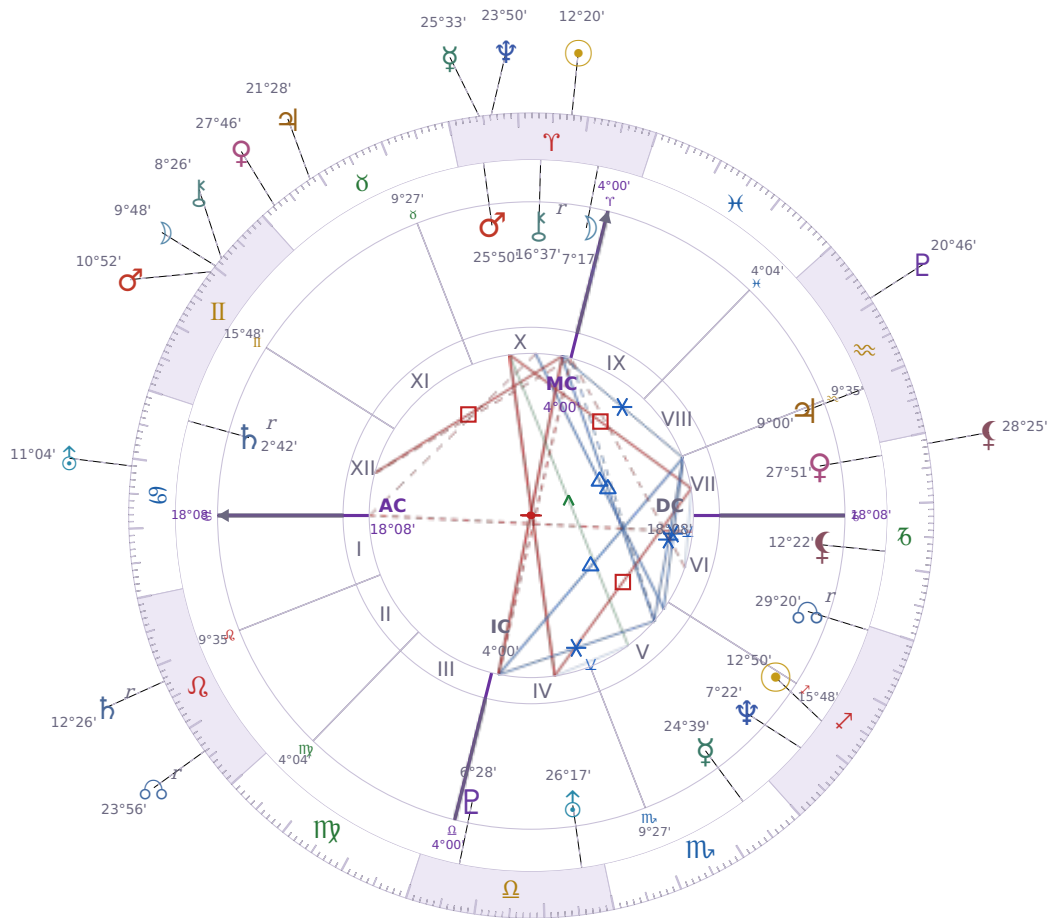

DAILY HOROSCOPE

Tyra Lynne Banks

American television personality, producer, and former model

♏ Sagittarius December 4, 1973 19:13 Inglewood

Tuesday, 1 April 2036

TRANSITS FOR TODAY

☉ Sun	in ♈ Aries	12°20'19"
☾ Moon	in ♊ Gemini	9°48'02"
☿ Mercury	in ♈ Aries	25°33'33"
♀ Venus	in ♉ Taurus	27°46'26"
♂ Mars	in ♊ Gemini	10°52'33"
♃ Jupiter	in ♉ Taurus	21°28'05"
♄ Saturn	in ♌ Leo Rx	12°26'30"

♅ Uranus	in ♋ Cancer	11°04'19"
♆ Neptune	in ♈ Aries	23°50'04"
♇ Pluto	in ♒ Aquarius	20°46'57"
♁ Chiron	in ♊ Gemini	8°26'38"
♁ NNode	in ♌ Leo Rx	23°56'02"
♁ Lilith	in ♐ Capricorn	28°25'18"

NATAL PLANETS

☉ Sun	in ♏ Sagittarius	12°50'42"	V
☾ Moon	in ♈ Aries	7°17'30"	X
☿ Mercury	in ♏ Scorpio	24°39'27"	V
♀ Venus	in ♐ Capricorn	27°51'59"	VII
♂ Mars	in ♈ Aries	25°50'47"	X
♃ Jupiter	in ♒ Aquarius	9°00'55"	VII
♄ Saturn	in ♋ Cancer	2°42'47"	XII Rx
♅ Uranus	in ♎ Libra	26°17'20"	IV
♆ Neptune	in ♏ Sagittarius	7°22'20"	V
♇ Pluto	in ♎ Libra	6°28'42"	IV
♁ Chiron	in ♈ Aries	16°37'11"	X Rx
♁ North Node	in ♏ Sagittarius	29°20'50"	VI Rx
♁ Lilith	in ♐ Capricorn	12°22'11"	VI