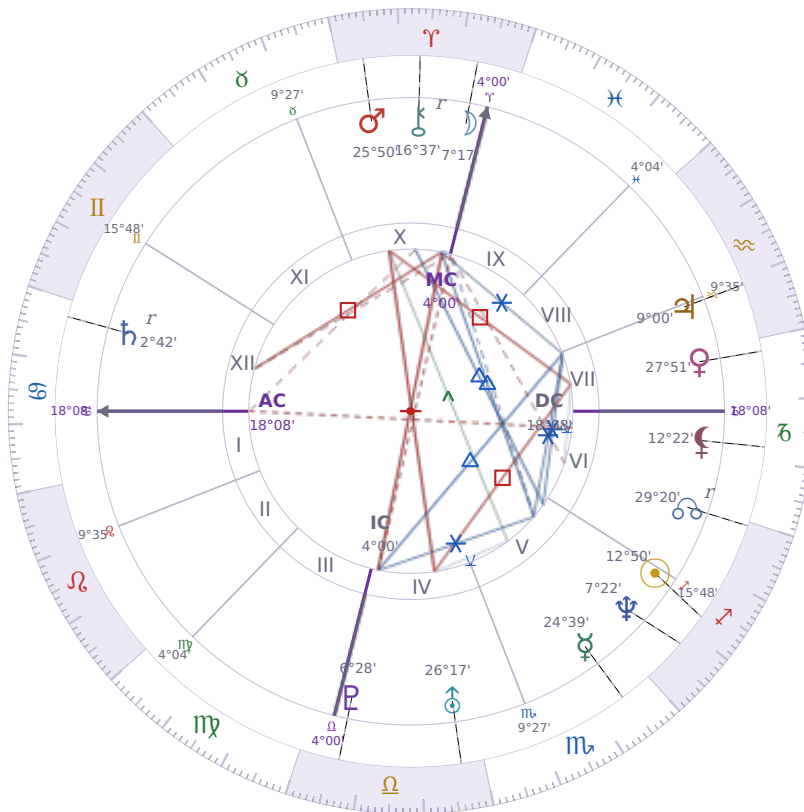

BIRTHDAY YEAR CHART

Tyra Lynne Banks

American television personality, producer, and former model

♊ Sagittarius December 4, 1973 19:13 Inglewood

3 December 1731 · 14:33 (22:26 UTC) · Inglewood

Solar ASC ♏ Scorpio · MC ♌ Leo

NATAL PLANETS

☉ Sun	in	♊ Sagittarius	12°50'
☾ Moon	in	♈ Aries	7°17'
☿ Mercury	in	♏ Scorpio	24°39'
♀ Venus	in	♑ Capricorn	27°51'
♂ Mars	in	♈ Aries	25°50'
♃ Jupiter	in	♒ Aquarius	9°00'
♄ Saturn	in	♋ Cancer	2°42'

BIRTHDAY YEAR CHART PLANETS

☉ Sun	in	♏ Scorpio	12°50'
☾ Moon	in	♈ Aries	7°17'
☿ Mercury	in	♏ Scorpio	24°39'
♀ Venus	in	♑ Capricorn	27°51'
♂ Mars	in	♈ Aries	25°50'
♃ Jupiter	in	♒ Aquarius	9°00'
♄ Saturn	in	♋ Cancer	2°42'

♅ Uranus	in	♎	Libra	26°17'
♆ Neptune	in	♐	Sagittarius	7°22'
♇ Pluto	in	♎	Libra	6°28'
♄ Chiron	in	♈	Aries	16°37'
♁ North Node	in	♐	Sagittarius	29°20'
♁ Lilith	in	♐	Capricorn	12°22'

SOLAR ANALYSIS

Solar ASC ♏ Scorpio → natal H4 — Home & Family