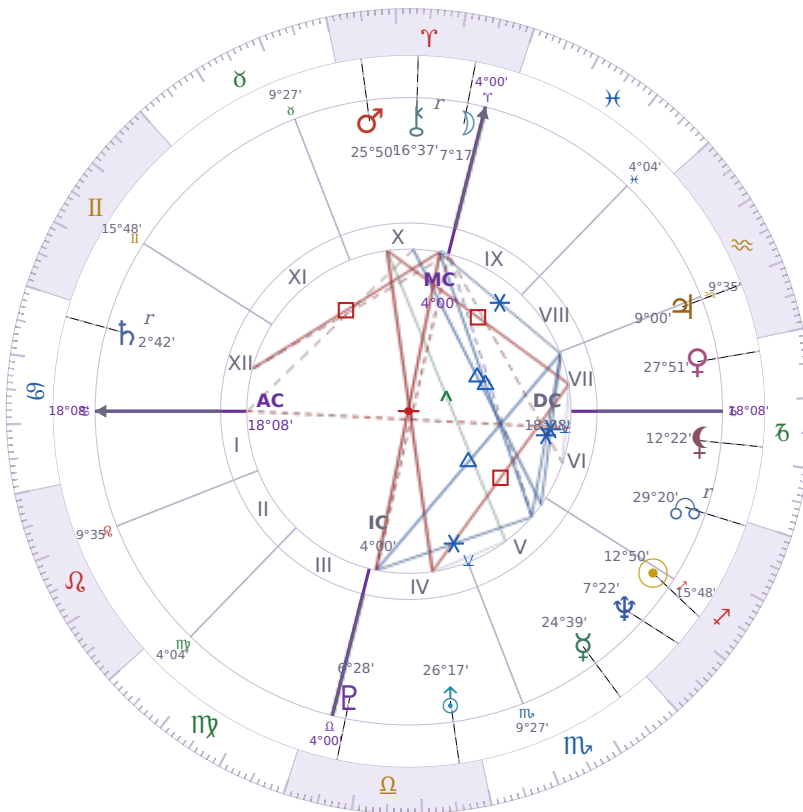

BIRTHDAY YEAR CHART

Tyra Lynne Banks

American television personality, producer, and former model

♊ Sagittarius December 4, 1973 19:13 Inglewood

3 December 1741 · 14:33 (22:26 UTC) · Inglewood

Solar ASC ♏ Scorpio · MC ♌ Leo

NATAL PLANETS

☉ Sun	in	♊ Sagittarius	12°50'
☾ Moon	in	♈ Aries	7°17'
☿ Mercury	in	♏ Scorpio	24°39'
♀ Venus	in	♑ Capricorn	27°51'
♂ Mars	in	♈ Aries	25°50'
♃ Jupiter	in	♒ Aquarius	9°00'
♄ Saturn	in	♋ Cancer	2°42'

BIRTHDAY YEAR CHART PLANETS

☉ Sun	in	♏ Scorpio	12°50'
☾ Moon	in	♈ Aries	7°17'
☿ Mercury	in	♏ Scorpio	24°39'
♀ Venus	in	♑ Capricorn	27°51'
♂ Mars	in	♈ Aries	25°50'
♃ Jupiter	in	♒ Aquarius	9°00'
♄ Saturn	in	♋ Cancer	2°42'

♅ Uranus	in	♎	Libra	26°17'
♆ Neptune	in	♐	Sagittarius	7°22'
♇ Pluto	in	♎	Libra	6°28'
♄ Chiron	in	♈	Aries	16°37'
♁ North Node	in	♐	Sagittarius	29°20'
♁ Lilith	in	♐	Capricorn	12°22'

SOLAR ANALYSIS

Solar ASC ♏ Scorpio → natal H4 — Home & Family