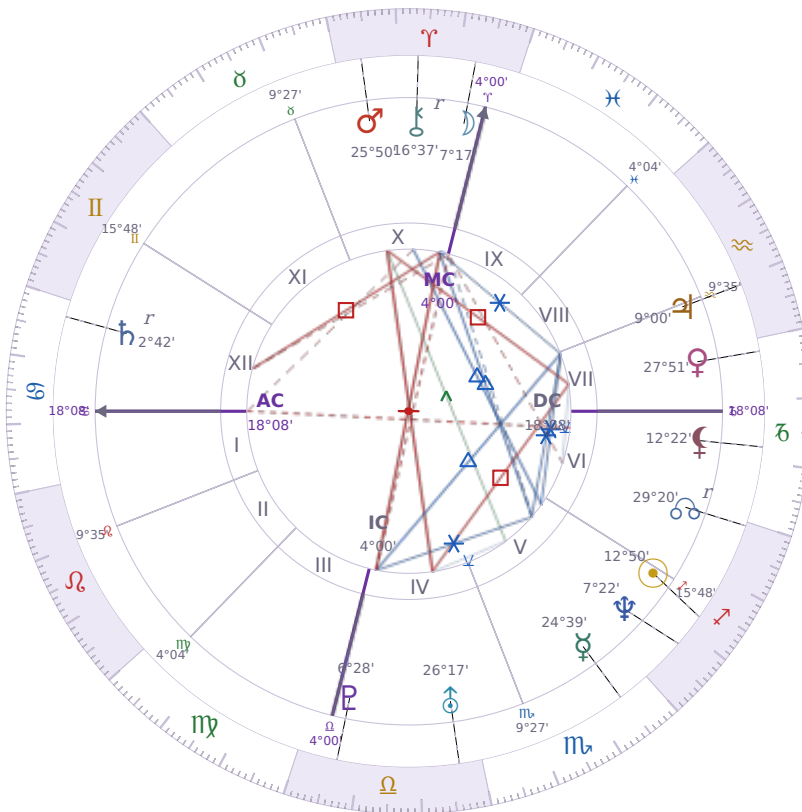

BIRTHDAY YEAR CHART

Tyra Lynne Banks

American television personality, producer, and former model

♊ Sagittarius December 4, 1973 19:13 Inglewood

3 December 1760 · 14:33 (22:26 UTC) · Inglewood

Solar ASC ♏ Scorpio · MC ♌ Leo

NATAL PLANETS

☉ Sun	in	♏ Sagittarius	12°50'
☾ Moon	in	♈ Aries	7°17'
☿ Mercury	in	♏ Scorpio	24°39'
♀ Venus	in	♑ Capricorn	27°51'
♂ Mars	in	♈ Aries	25°50'
♃ Jupiter	in	♊ Aquarius	9°00'
♄ Saturn	in	♋ Cancer	2°42'

BIRTHDAY YEAR CHART PLANETS

☉ Sun	in	♏ Sagittarius	12°50'
☾ Moon	in	♈ Aries	7°17'
☿ Mercury	in	♏ Scorpio	24°39'
♀ Venus	in	♑ Capricorn	27°51'
♂ Mars	in	♈ Aries	25°50'
♃ Jupiter	in	♊ Aquarius	9°00'
♄ Saturn	in	♋ Cancer	2°42'

♅ Uranus	in	♎	Libra	26°17'
♆ Neptune	in	♐	Sagittarius	7°22'
♇ Pluto	in	♎	Libra	6°28'
♄ Chiron	in	♈	Aries	16°37'
♁ North Node	in	♐	Sagittarius	29°20'
♁ Lilith	in	♑	Capricorn	12°22'

SOLAR ANALYSIS

Solar ASC ♏ Scorpio → natal H4 — Home & Family