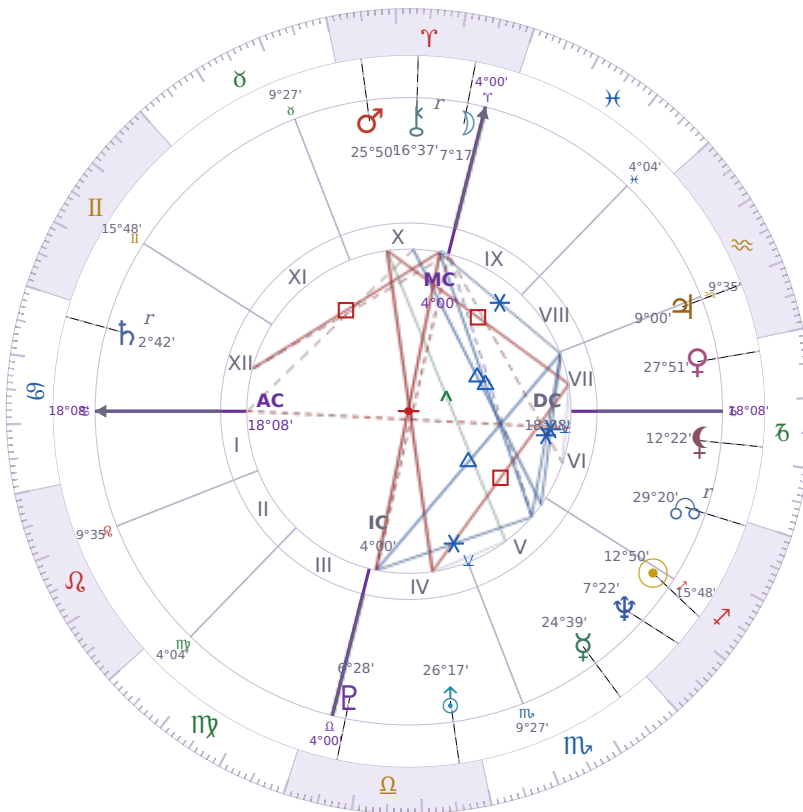

BIRTHDAY YEAR CHART

Tyra Lynne Banks

American television personality, producer, and former model

♊ Sagittarius December 4, 1973 19:13 Inglewood

3 December 1798 · 14:33 (22:26 UTC) · Inglewood

Solar ASC ♏ Scorpio · MC ♌ Leo

NATAL PLANETS

☉ Sun	in	♊ Sagittarius	12°50'
☾ Moon	in	♈ Aries	7°17'
☿ Mercury	in	♏ Scorpio	24°39'
♀ Venus	in	♑ Capricorn	27°51'
♂ Mars	in	♈ Aries	25°50'
♃ Jupiter	in	♒ Aquarius	9°00'
♄ Saturn	in	♋ Cancer	2°42'

BIRTHDAY YEAR CHART PLANETS

☉ Sun	in	♏ Scorpio	12°50'
☾ Moon	in	♈ Aries	7°17'
☿ Mercury	in	♏ Scorpio	24°39'
♀ Venus	in	♑ Capricorn	27°51'
♂ Mars	in	♈ Aries	25°50'
♃ Jupiter	in	♒ Aquarius	9°00'
♄ Saturn	in	♋ Cancer	2°42'

♅ Uranus	in	♎	Libra	26°17'
♆ Neptune	in	♐	Sagittarius	7°22'
♇ Pluto	in	♎	Libra	6°28'
♄ Chiron	in	♈	Aries	16°37'
♁ North Node	in	♐	Sagittarius	29°20'
♁ Lilith	in	♐	Capricorn	12°22'

SOLAR ANALYSIS

Solar ASC ♏ Scorpio → natal H4 — Home & Family